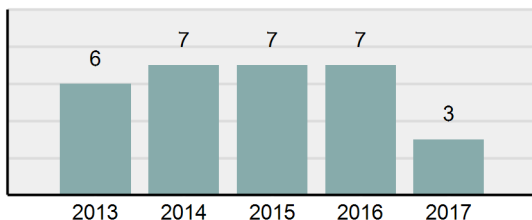

Agency 2017 Crime Report

Population: 1,075
County: Camas

Camas County Total

Offense Overview

- Offense Total 20
- % change from 2016 11.11%
- # of cleared offenses 3
- Percent Cleared 15%
- Group "A" Crime Rate per 100,000 population 1,860.47
- Summary based reporting crime rate per 100,000 populated is calculated for other state crime comparisons only. 1,023.26

Arrest Overview

- Arrest Total 3
- % change from 2016 -57.14%
- Adult Arrest total 3
- Juvenile Arrest total 0
- Arrest Rate per 100,000 population 279.07

Total Offenses - 5 year trend

Total Arrests - 5 year trend