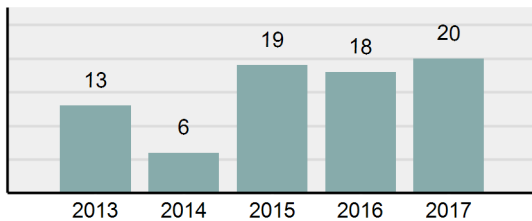

Agency 2017 Crime Report

Population: 1,075
County: Camas

Camas County Total

Offense Overview

- Offense Total 20
- % change from 2016 11.11%
- # of cleared offenses 3
- Percent Cleared 15%
- Group "A" Crime Rate per 100,000 population 1,860.47
- Summary based reporting crime rate per 100,000 populated is calculated for other state crime comparisons only. 1,023.26

Arrest Overview

- Arrest Total 3
- % change from 2016 -57.14%
- Adult Arrest total 3
- Juvenile Arrest total 0
- Arrest Rate per 100,000 population 279.07

Total Offenses - 5 year trend

Total Arrests - 5 year trend