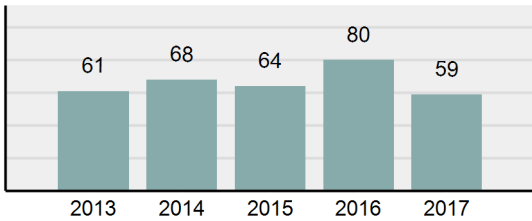

Agency 2017 Crime Report

LEMHI County Sheriff's Office

Population: 4,707
County: Lemhi

Offense Overview

- Offense Total 59
- % change from 2016 -26.25%
- # of cleared offenses 48
- Percent Cleared 81.36%
- Group "A" Crime Rate per 100,000 population 1,253.45
- Summary based reporting crime rate per 100,000 populated is calculated for other state crime comparisons only. 361.16

Arrest Overview

- Arrest Total 56
- % change from 2016 12%
- Adult Arrest total 56
- Juvenile Arrest total 0
- Arrest Rate per 100,000 population 1,189.72

Group "A" Offenses	Offenses		Arrests	
	# Reported	# Cleared	Adult	Juvenile
Murder	0	0	0	0
Negligent Manslaughter	0	0	0	0
Rape	0	0	0	0
Sodomy	0	0	0	0
Sexual Assault w/Obj	0	0	0	0
Fondling	0	0	0	0
Aggravated Assault	4	4	4	0
Simple Assault	8	7	7	0
Intimidation	0	0	0	0
Kidnapping	0	0	0	0
Incest	0	0	0	0
Statutory Rape	0	0	0	0
Robbery	0	0	0	0
Burglary/Breaking and Entering	0	0	0	0
Larceny/Theft Offenses	11	1	1	0
Motor Vehicle Theft	1	1	1	0
Arson	1	1	1	0
Destruction Of Property	0	0	0	0
Counterfeiting/Forgery	0	0	0	0
Fraud Offenses	0	0	0	0
Embezzlement	0	0	0	0
Extortion/Blackmail	0	0	0	0
Bribery	0	0	0	0
Stolen Property Offenses	0	0	0	0
Drug/Narcotic Violations	16	16	16	0
Drug Equipment Violations	18	18	6	0
Gambling Offenses	0	0	0	0
Pornography/Obscene Material	0	0	0	0
Prostitution Offenses	0	0	0	0
Weapons Law Violations	0	0	0	0
Total Group "A"	59	48	36	0

Total Offenses - 5 year trend