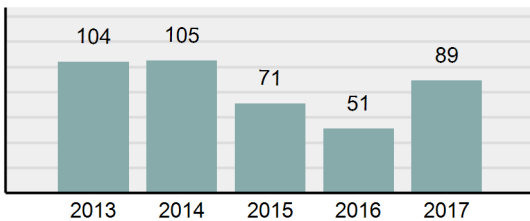

Agency 2017 Crime Report

SALMON Police Department

Population: 3,040
County: Lemhi

Offense Overview

- Offense Total 89
- % change from 2016 **74.51%**
- # of cleared offenses 46
- Percent Cleared 51.69%
- Group "A" Crime Rate per 100,000 population 2,927.63
- Summary based reporting crime rate per 100,000 populated is calculated for other state crime comparisons only. 1,644.74

Arrest Overview

- Arrest Total 51
- % change from 2016 **54.55%**
- Adult Arrest total 48
- Juvenile Arrest total 3
- Arrest Rate per 100,000 population 1,677.63

Total Offenses - 5 year trend

Total Arrests - 5 year trend

Agency 2017 Crime Report

LEMHI County Sheriff's Office

Population: 4,707
County: Lemhi

Offense Overview

- Offense Total 59
- % change from 2016 -26.25%
- # of cleared offenses 48
- Percent Cleared 81.36%
- Group "A" Crime Rate per 100,000 population 1,253.45
- Summary based reporting crime rate per 100,000 populated is calculated for other state crime comparisons only. 361.16

Agency 2017 Crime Report

Population: 7,747
County: Lemhi

Lemhi County Total

Offense Overview

- Offense Total 148
- % change from 2016 **12.98%**
- # of cleared offenses 94
- Percent Cleared 63.51%
- Group "A" Crime Rate per 100,000 population 1,910.42
- Summary based reporting crime rate per 100,000 populated is calculated for other state crime comparisons only. 864.85