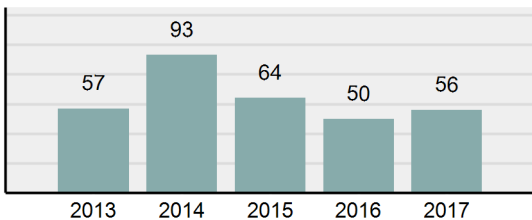

Agency 2017 Crime Report

LEMHI County Sheriff's Office

Population: 4,707
County: Lemhi

Offense Overview

- Offense Total 59
- % change from 2016 -26.25%
- # of cleared offenses 48
- Percent Cleared 81.36%
- Group "A" Crime Rate per 100,000 population 1,253.45
- Summary based reporting crime rate per 100,000 populated is calculated for other state crime comparisons only. 361.16

Arrest Overview

- Arrest Total 56
- % change from 2016 12%
- Adult Arrest total 56
- Juvenile Arrest total 0
- Arrest Rate per 100,000 population 1,189.72

Group "A" Offenses	Offenses		Arrests	
	# Reported	# Cleared	Adult	Juvenile
Murder	0	0	0	0
Negligent Manslaughter	0	0	0	0
Rape	0	0	0	0
Sodomy	0	0	0	0
Sexual Assault w/Obj	0	0	0	0
Fondling	0	0	0	0
Aggravated Assault	4	4	4	0
Simple Assault	8	7	7	0
Intimidation	0	0	0	0
Kidnapping	0	0	0	0
Incest	0	0	0	0
Statutory Rape	0	0	0	0
Robbery	0	0	0	0
Burglary/Breaking and Entering	0	0	0	0
Larceny/Theft Offenses	11	1	1	0
Motor Vehicle Theft	1	1	1	0
Arson	1	1	1	0
Destruction Of Property	0	0	0	0
Counterfeiting/Forgery	0	0	0	0
Fraud Offenses	0	0	0	0
Embezzlement	0	0	0	0
Extortion/Blackmail	0	0	0	0
Bribery	0	0	0	0
Stolen Property Offenses	0	0	0	0
Drug/Narcotic Violations	16	16	16	0
Drug Equipment Violations	18	18	6	0
Gambling Offenses	0	0	0	0
Pornography/Obscene Material	0	0	0	0
Prostitution Offenses	0	0	0	0
Weapons Law Violations	0	0	0	0
Total Group "A"	59	48	36	0

Total Offenses - 5 year trend

Total Arrests - 5 year trend

Group "B" Arrests	Arrests	
	Adult	Juvenile
Runaway	0	0
Bad Checks	0	0
Curfew/Loitering/Vagrancy Violations	0	0
Disorderly Conduct	0	0
DUI	20	0
Drunkenness	0	0
Family Offenses, Nonviolent	0	0
Liquor Law Violations	0	0
Peeping Tom	0	0
Trespass of Real Property	0	0
All Other Offenses	0	0
Total Group "B"	20	0