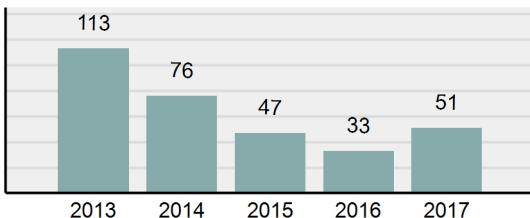

Agency 2017 Crime Report

SALMON Police Department

Population: 3,040
County: Lemhi

Offense Overview

- Offense Total 89
- % change from 2016 **74.51%**
- # of cleared offenses 46
- Percent Cleared 51.69%
- Group "A" Crime Rate per 100,000 population 2,927.63
- Summary based reporting crime rate per 100,000 populated is calculated for other state crime comparisons only. 1,644.74

Arrest Overview

- Arrest Total 51
- % change from 2016 **54.55%**
- Adult Arrest total 48
- Juvenile Arrest total 3
- Arrest Rate per 100,000 population 1,677.63

Total Offenses - 5 year trend

Total Arrests - 5 year trend

Agency 2017 Crime Report

LEMHI County Sheriff's Office

Population: 4,707
County: Lemhi

Offense Overview

- Offense Total 59
- % change from 2016 -26.25%
- # of cleared offenses 48
- Percent Cleared 81.36%
- Group "A" Crime Rate per 100,000 population 1,253.45
- Summary based reporting crime rate per 100,000 populated is calculated for other state crime comparisons only. 361.16

Agency 2017 Crime Report

Population: 7,747
County: Lemhi

Lemhi County Total

Offense Overview

- Offense Total 148
- % change from 2016 **12.98%**
- # of cleared offenses 94
- Percent Cleared 63.51%
- Group "A" Crime Rate per 100,000 population 1,910.42
- Summary based reporting crime rate per 100,000 populated is calculated for other state crime comparisons only. 864.85