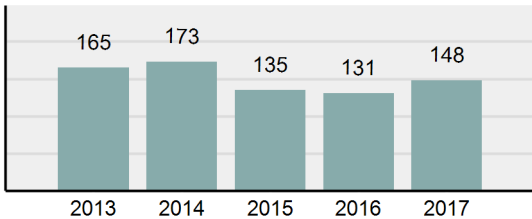

Agency 2017 Crime Report

Population: 7,747
County: Lemhi

Lemhi County Total

Offense Overview

- Offense Total 148
- % change from 2016 **12.98%**
- # of cleared offenses 94
- Percent Cleared 63.51%
- Group "A" Crime Rate per 100,000 population 1,910.42
- Summary based reporting crime rate per 100,000 populated is calculated for other state crime comparisons only. 864.85

Arrest Overview

- Arrest Total 107
- % change from 2016 **28.92%**
- Adult Arrest total 104
- Juvenile Arrest total 3
- Arrest Rate per 100,000 population 1,381.18

Total Offenses - 5 year trend