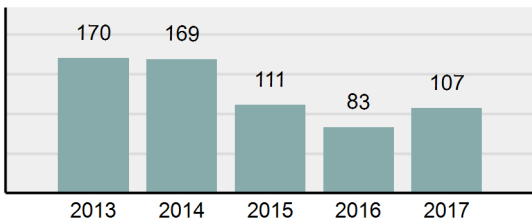

Total Arrests - 5 year trend

Group "A" Offenses	Offenses		Arrests	
	# Reported	# Cleared	Adult	Juvenile
Murder	0	0	0	0
Negligent Manslaughter	0	0	0	0
Rape	0	0	0	0
Sodomy	0	0	0	0
Sexual Assault w/Obj	0	0	0	0
Fondling	1	0	0	0
Aggravated Assault	29	20	18	0
Simple Assault	10	8	8	1
Intimidation	4	2	2	0
Kidnapping	0	0	0	0
Incest	0	0	0	0
Statutory Rape	0	0	0	0
Robbery	0	0	0	0
Burglary/Breaking and Entering	14	8	9	2
Larceny/Theft Offenses	21	2	2	0
Motor Vehicle Theft	2	1	1	0
Arson	1	1	1	0
Destruction Of Property	13	2	3	0
Counterfeiting/Forgery	1	0	0	0
Fraud Offenses	0	0	0	0
Embezzlement	1	0	0	0
Extortion/Blackmail	0	0	0	0
Bribery	0	0	0	0
Stolen Property Offenses	0	0	0	0
Drug/Narcotic Violations	30	30	32	0
Drug Equipment Violations	21	20	8	0
Gambling Offenses	0	0	0	0
Pornography/Obscene Material	0	0	0	0
Prostitution Offenses	0	0	0	0
Weapons Law Violations	0	0	0	0
Total Group "A"	148	94	84	3

Group "B" Arrests	Arrests	
	Adult	Juvenile
Runaway	0	0
Bad Checks	0	0
Curfew/Loitering/Vagrancy Violations	0	0
Disorderly Conduct	0	0
DUI	20	0
Drunkenness	0	0
Family Offenses, Nonviolent	0	0
Liquor Law Violations	0	0
Peeping Tom	0	0
Trespass of Real Property	0	0
All Other Offenses	0	0
Total Group "B"	20	0