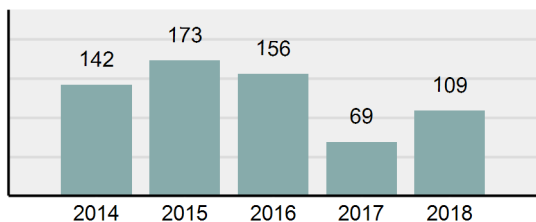

Total Offenses - 5 year trend

Total Arrests - 5 year trend

Group "B" Arrests	Arrests	
	Adult	Juvenile
Bad Checks	0	0
Curfew/Loitering/Vagrancy Violations	1	0
Disorderly Conduct	0	0
DUI	33	0
Drunkenness	0	0
Family Offenses, Nonviolent	0	0
Liquor Law Violations	0	0
Peeping Tom	0	0
Trespass of Real Property	2	0
All Other Offenses	28	7
Total Group "B"	64	7

Agency 2018 Crime Report

BOUNDARY County Sheriff's Office

Population: 9,547
County: Boundary

Offense Overview

- Offense Total 109
- % change from 2017 **57.97%**
- # of cleared offenses 63
- Percent Cleared 57.8%
- Group "A" Crime Rate per 100,000 population 1,141.72
- Summary based reporting crime rate per 100,000 populated is calculated for other state crime comparisons only. 460.88

Arrest Overview

- Arrest Total 100
- % change from 2017 **143.9%**
- Adult Arrest total 95
- Juvenile Arrest total 5
- Arrest Rate per 100,000 population 1,047.45

Total Offenses - 5 year trend

Total Arrests - 5 year trend