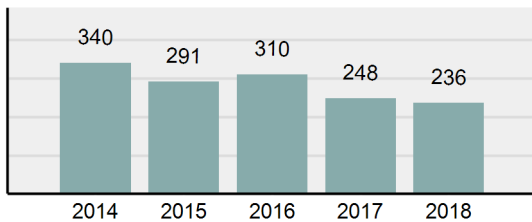

Offense Overview

- Offense Total 236
- % change from 2017 -4.84%
- # of cleared offenses 176
- Percent Cleared 74.58%
- Group "A" Crime Rate per 100,000 population 1,939.99
- Summary based reporting crime rate per 100,000 populated is calculated for other state crime comparisons only. 583.64

Arrest Overview

- Arrest Total 260
- % change from 2017 1.96%
- Adult Arrest total 238
- Juvenile Arrest total 22
- Arrest Rate per 100,000 population 2,137.28

Group "A" Offenses	Offenses		Arrests	
	# Reported	# Cleared	Adult	Juvenile
Murder	0	0	0	0
Negligent Manslaughter	0	0	0	0
Rape	2	1	1	0
Sodomy	0	0	0	0
Sexual Assault w/Obj	0	0	0	0
Fondling	3	2	2	0
Aggravated Assault	7	6	5	0
Simple Assault	28	23	19	4
Intimidation	2	2	1	0
Kidnapping	0	0	0	0
Incest	0	0	0	0
Statutory Rape	3	3	3	0
Human Trafficking, Commercial Sex Acts	0	0	0	0
Human Trafficking, Involuntary Servitude	0	0	0	0
Robbery	0	0	0	0
Burglary/Breaking and Entering	20	2	2	0
Larceny/Theft Offenses	38	19	14	2
Motor Vehicle Theft	4	1	1	0
Arson	0	0	0	0
Destruction Of Property	14	6	3	0
Counterfeiting/Forgery	1	1	1	0
Fraud Offenses	2	2	2	0
Embezzlement	0	0	0	0
Extortion/Blackmail	0	0	0	0
Bribery	0	0	0	0
Stolen Property Offenses	3	2	2	0
Drug/Narcotic Violations	61	58	62	6
Drug Equipment Violations	45	45	5	0
Gambling Offenses	0	0	0	0
Pornography/Obscene Material	0	0	0	0
Prostitution Offenses	0	0	0	0
Weapons Law Violations	3	3	2	2
Animal Cruelty	0	0	0	0
Total Group "A"	236	176	125	14

Total Offenses - 5 year trend