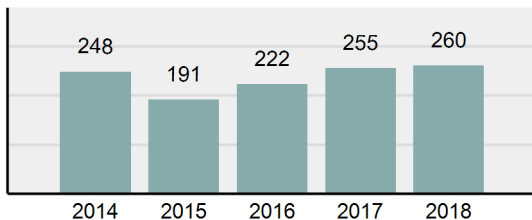

Agency 2018 Crime Report

Boundary County Total

Population: 12,165
County: Boundary

Offense Overview

- Offense Total 236
- % change from 2017 -4.84%
- # of cleared offenses 176
- Percent Cleared 74.58%
- Group "A" Crime Rate per 100,000 population 1,939.99
- Summary based reporting crime rate per 100,000 populated is calculated for other state crime comparisons only. 583.64

Arrest Overview

- Arrest Total 260
- % change from 2017 1.96%
- Adult Arrest total 238
- Juvenile Arrest total 22
- Arrest Rate per 100,000 population 2,137.28

Group "A" Offenses	Offenses		Arrests	
	# Reported	# Cleared	Adult	Juvenile
Murder	0	0	0	0
Negligent Manslaughter	0	0	0	0
Rape	2	1	1	0
Sodomy	0	0	0	0
Sexual Assault w/Obj	0	0	0	0
Fondling	3	2	2	0
Aggravated Assault	7	6	5	0
Simple Assault	28	23	19	4
Intimidation	2	2	1	0
Kidnapping	0	0	0	0
Incest	0	0	0	0
Statutory Rape	3	3	3	0
Human Trafficking, Commercial Sex Acts	0	0	0	0
Human Trafficking, Involuntary Servitude	0	0	0	0
Robbery	0	0	0	0
Burglary/Breaking and Entering	20	2	2	0
Larceny/Theft Offenses	38	19	14	2
Motor Vehicle Theft	4	1	1	0
Arson	0	0	0	0
Destruction Of Property	14	6	3	0
Counterfeiting/Forgery	1	1	1	0
Fraud Offenses	2	2	2	0
Embezzlement	0	0	0	0
Extortion/Blackmail	0	0	0	0
Bribery	0	0	0	0
Stolen Property Offenses	3	2	2	0
Drug/Narcotic Violations	61	58	62	6
Drug Equipment Violations	45	45	5	0
Gambling Offenses	0	0	0	0
Pornography/Obscene Material	0	0	0	0
Prostitution Offenses	0	0	0	0
Weapons Law Violations	3	3	2	2
Animal Cruelty	0	0	0	0
Total Group "A"	236	176	125	14

Total Offenses - 5 year trend

Total Arrests - 5 year trend

Group "B" Arrests	Arrests	
	Adult	Juvenile
Bad Checks	0	0
Curfew/Loitering/Vagrancy Violations	1	0
Disorderly Conduct	6	0
DUI	47	1
Drunkenness	0	0
Family Offenses, Nonviolent	5	0
Liquor Law Violations	0	0
Peeping Tom	0	0
Trespass of Real Property	9	0
All Other Offenses	45	7
Total Group "B"	113	8