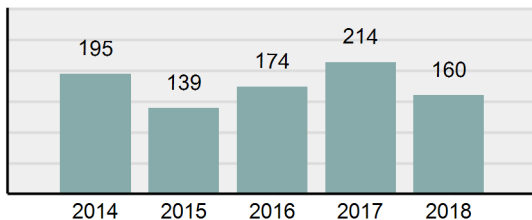

Total Arrests - 5 year trend

Group "B" Arrests	Arrests	
	Adult	Juvenile
Bad Checks	0	0
Curfew/Loitering/Vagrancy Violations	1	0
Disorderly Conduct	0	0
DUI	33	0
Drunkenness	0	0
Family Offenses, Nonviolent	0	0
Liquor Law Violations	0	0
Peeping Tom	0	0
Trespass of Real Property	2	0
All Other Offenses	28	7
Total Group "B"	64	7