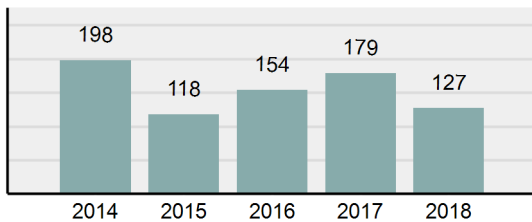

Offense Overview

- Offense Total 127
- % change from 2017 -29.05%
- # of cleared offenses 113
- Percent Cleared 88.98%
- Group "A" Crime Rate per 100,000 population 4,851.03
- Summary based reporting crime rate per 100,000 populated is calculated for other state crime comparisons only. 1,031.32

Arrest Overview

- Arrest Total 160
- % change from 2017 -25.23%
- Adult Arrest total 143
- Juvenile Arrest total 17
- Arrest Rate per 100,000 population 6,111.54

Group "A" Offenses	Offenses		Arrests	
	# Reported	# Cleared	Adult	Juvenile
Murder	0	0	0	0
Negligent Manslaughter	0	0	0	0
Rape	0	0	0	0
Sodomy	0	0	0	0
Sexual Assault w/Obj	0	0	0	0
Fondling	0	0	0	0
Aggravated Assault	4	3	3	0
Simple Assault	13	10	8	2
Intimidation	0	0	0	0
Kidnapping	0	0	0	0
Incest	0	0	0	0
Statutory Rape	0	0	0	0
Human Trafficking, Commercial Sex Acts	0	0	0	0
Human Trafficking, Involuntary Servitude	0	0	0	0
Robbery	0	0	0	0
Burglary/Breaking and Entering	4	0	0	0
Larceny/Theft Offenses	18	13	11	2
Motor Vehicle Theft	1	0	0	0
Arson	0	0	0	0
Destruction Of Property	0	0	0	0
Counterfeiting/Forgery	1	1	1	0
Fraud Offenses	0	0	0	0
Embezzlement	0	0	0	0
Extortion/Blackmail	0	0	0	0
Bribery	0	0	0	0
Stolen Property Offenses	0	0	0	0
Drug/Narcotic Violations	47	47	52	6
Drug Equipment Violations	39	39	4	0
Gambling Offenses	0	0	0	0
Pornography/Obscene Material	0	0	0	0
Prostitution Offenses	0	0	0	0
Weapons Law Violations	0	0	0	0
Animal Cruelty	0	0	0	0
Total Group "A"	127	113	79	10

Total Offenses - 5 year trend