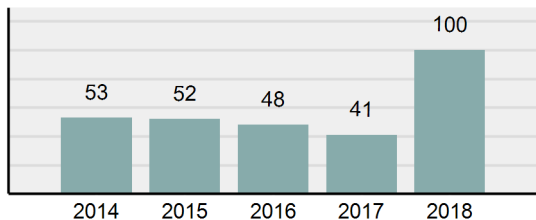

Total Offenses - 5 year trend

Total Arrests - 5 year trend

Group "B" Arrests	Arrests	
	Adult	Juvenile
Bad Checks	0	0
Curfew/Loitering/Vagrancy Violations	1	0
Disorderly Conduct	0	0
DUI	33	0
Drunkenness	0	0
Family Offenses, Nonviolent	0	0
Liquor Law Violations	0	0
Peeping Tom	0	0
Trespass of Real Property	2	0
All Other Offenses	28	7
Total Group "B"	64	7

Agency 2018 Crime Report

BOUNDARY County Sheriff's Office

Population: 9,547
County: Boundary

Offense Overview

- Offense Total 109
- % change from 2017 **57.97%**
- # of cleared offenses 63
- Percent Cleared 57.8%
- Group "A" Crime Rate per 100,000 population 1,141.72
- Summary based reporting crime rate per 100,000 populated is calculated for other state crime comparisons only. 460.88

Arrest Overview

- Arrest Total 100
- % change from 2017 **143.9%**
- Adult Arrest total 95
- Juvenile Arrest total 5
- Arrest Rate per 100,000 population 1,047.45

Total Offenses - 5 year trend

Total Arrests - 5 year trend