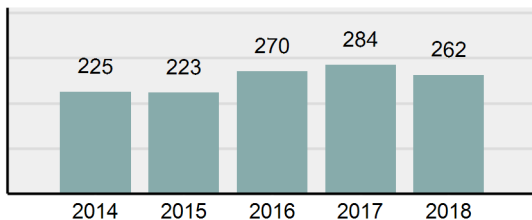

Agency 2018 Crime Report

ELMORE County Sheriff's Office

Population: 12,793
County: Elmore

Offense Overview

- Offense Total 262
- % change from 2017 -7.75%
- # of cleared offenses 145
- Percent Cleared 55.34%
- Group "A" Crime Rate per 100,000 population 2,047.99
- Summary based reporting crime rate per 100,000 populated is calculated for other state crime comparisons only. 703.51

Arrest Overview

- Arrest Total 222
- % change from 2017 20.65%
- Adult Arrest total 218
- Juvenile Arrest total 4
- Arrest Rate per 100,000 population 1,735.32

Total Offenses - 5 year trend