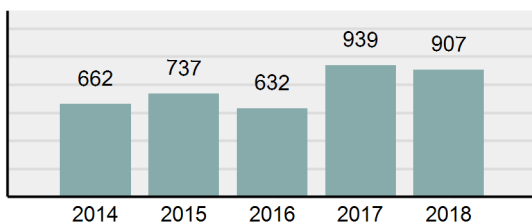

Total Arrests - 5 year trend

Group "B" Arrests	Arrests	
	Adult	Juvenile
Bad Checks	0	0
Curfew/Loitering/Vagrancy Violations	1	0
Disorderly Conduct	6	0
DUI	104	0
Drunkenness	0	1
Family Offenses, Nonviolent	10	0
Liquor Law Violations	8	0
Peeping Tom	0	0
Trespass of Real Property	7	0
All Other Offenses	341	32
Total Group "B"	477	33