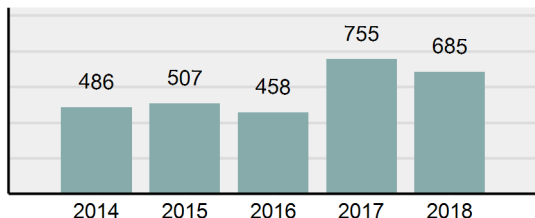

Total Arrests - 5 year trend

Group "A" Offenses	Offenses		Arrests	
	# Reported	# Cleared	Adult	Juvenile
Murder	0	0	1	0
Negligent Manslaughter	0	0	0	0
Rape	7	2	1	1
Sodomy	2	0	0	0
Sexual Assault w/Obj	0	0	0	0
Fondling	25	2	1	0
Aggravated Assault	30	22	20	0
Simple Assault	177	104	82	1
Intimidation	11	5	0	0
Kidnapping	0	0	0	0
Incest	0	0	0	0
Statutory Rape	4	1	1	0
Human Trafficking, Commercial Sex Acts	0	0	0	0
Human Trafficking, Involuntary Servitude	0	0	0	0
Robbery	0	0	1	0
Burglary/Breaking and Entering	47	18	15	2
Larceny/Theft Offenses	194	27	20	2
Motor Vehicle Theft	21	3	4	0
Arson	1	0	0	0
Destruction Of Property	173	15	5	1
Counterfeiting/Forgery	19	3	1	0
Fraud Offenses	49	1	1	0
Embezzlement	0	0	0	0
Extortion/Blackmail	0	0	0	0
Bribery	0	0	0	0
Stolen Property Offenses	4	3	1	0
Drug/Narcotic Violations	116	100	96	3
Drug Equipment Violations	115	98	27	0
Gambling Offenses	0	0	0	0
Pornography/Obscene Material	0	0	0	0
Prostitution Offenses	1	0	0	0
Weapons Law Violations	4	2	0	0
Animal Cruelty	0	0	0	0
Total Group "A"	1,000	406	277	10

Group "B" Arrests	Arrests	
	Adult	Juvenile
Bad Checks	0	0
Curfew/Loitering/Vagrancy Violations	1	0
Disorderly Conduct	4	0
DUI	63	0
Drunkenness	0	1
Family Offenses, Nonviolent	3	0
Liquor Law Violations	4	0
Peeping Tom	0	0
Trespass of Real Property	4	0
All Other Offenses	288	30
Total Group "B"	367	31