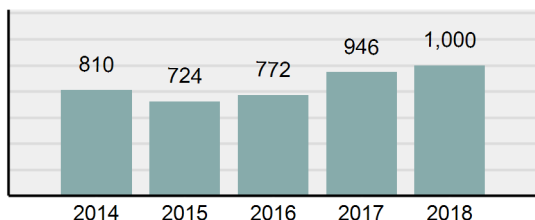

## MOUNTAIN HOME Police Department

Population: 14,220  
County: Elmore

### Offense Overview

- Offense Total 1,000
- % change from 2017 **5.71%**
- # of cleared offenses 406
- Percent Cleared 40.6%
- Group "A" Crime Rate per 100,000 population 7,032.35
- Summary based reporting crime rate per 100,000 populated is calculated for other state crime comparisons only. 2,109.70

### Arrest Overview

- Arrest Total 685
- % change from 2017 **-9.27%**
- Adult Arrest total 644
- Juvenile Arrest total 41
- Arrest Rate per 100,000 population 4,817.16

**Total Offenses - 5 year trend**

## Elmore County Total

Population: 27,013  
County: Elmore