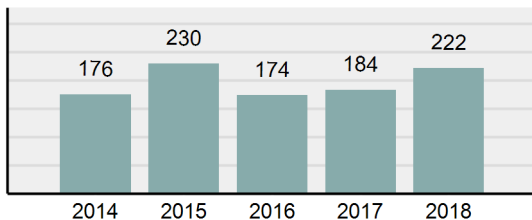

## ELMORE County Sheriff's Office

Population: 12,793  
County: Elmore

### Offense Overview

- Offense Total 262
- % change from 2017 -7.75%
- # of cleared offenses 145
- Percent Cleared 55.34%
- Group "A" Crime Rate per 100,000 population 2,047.99
- Summary based reporting crime rate per 100,000 populated is calculated for other state crime comparisons only. 703.51

### Arrest Overview

- Arrest Total 222
- % change from 2017 20.65%
- Adult Arrest total 218
- Juvenile Arrest total 4
- Arrest Rate per 100,000 population 1,735.32

Total Offenses - 5 year trend

Total Arrests - 5 year trend