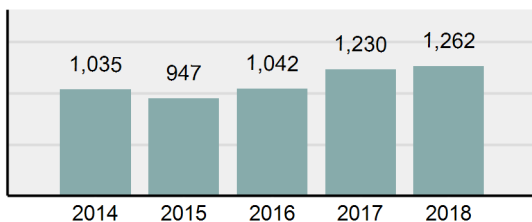

Offense Overview

- Offense Total 1,262
- % change from 2017 **2.6%**
- # of cleared offenses 551
- Percent Cleared 43.66%
- Group "A" Crime Rate per 100,000 population 4,671.82
- Summary based reporting crime rate per 100,000 populated is calculated for other state crime comparisons only. 1,443.75

Arrest Overview

- Arrest Total 907
- % change from 2017 **-3.41%**
- Adult Arrest total 862
- Juvenile Arrest total 45
- Arrest Rate per 100,000 population 3,357.64

Group "A" Offenses	Offenses		Arrests	
	# Reported	# Cleared	Adult	Juvenile
Murder	0	0	3	1
Negligent Manslaughter	0	0	0	0
Rape	11	4	2	1
Sodomy	2	0	0	0
Sexual Assault w/Obj	0	0	0	0
Fondling	31	5	3	0
Aggravated Assault	53	39	35	0
Simple Assault	236	146	113	2
Intimidation	16	8	1	0
Kidnapping	2	1	1	0
Incest	0	0	0	0
Statutory Rape	4	1	1	0
Human Trafficking, Commercial Sex Acts	0	0	0	0
Human Trafficking, Involuntary Servitude	0	0	0	0
Robbery	0	0	1	0
Burglary/Breaking and Entering	66	19	16	2
Larceny/Theft Offenses	231	30	22	2
Motor Vehicle Theft	26	5	4	0
Arson	3	0	0	0
Destruction Of Property	188	22	9	1
Counterfeiting/Forgery	20	3	1	0
Fraud Offenses	56	1	1	0
Embezzlement	1	0	0	0
Extortion/Blackmail	0	0	0	0
Bribery	0	0	0	0
Stolen Property Offenses	7	4	2	0
Drug/Narcotic Violations	158	136	137	3
Drug Equipment Violations	144	123	33	0
Gambling Offenses	0	0	0	0
Pornography/Obscene Material	0	0	0	0
Prostitution Offenses	1	0	0	0
Weapons Law Violations	6	4	0	0
Animal Cruelty	0	0	0	0
Total Group "A"	1,262	551	385	12

Total Offenses - 5 year trend