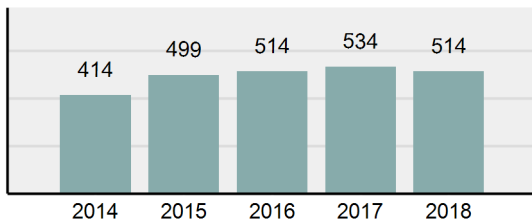

Agency 2018 Crime Report

Gem County Total

Population: 17,630
County: Gem

Offense Overview

- Offense Total 514
- % change from 2017 -3.75%
- # of cleared offenses 267
- Percent Cleared 51.95%
- Group "A" Crime Rate per 100,000 population 2,915.48
- Summary based reporting crime rate per 100,000 populated is calculated for other state crime comparisons only. 867.84

Arrest Overview

- Arrest Total 379
- % change from 2017 -22.81%
- Adult Arrest total 351
- Juvenile Arrest total 28
- Arrest Rate per 100,000 population 2,149.74

Total Offenses - 5 year trend