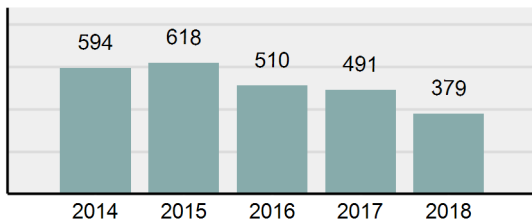

Total Arrests - 5 year trend

Group "A" Offenses	Offenses		Arrests	
	# Reported	# Cleared	Adult	Juvenile
Murder	0	0	0	0
Negligent Manslaughter	0	0	0	0
Rape	5	0	0	0
Sodomy	0	0	0	0
Sexual Assault w/Obj	0	0	0	0
Fondling	14	5	0	0
Aggravated Assault	28	20	8	0
Simple Assault	97	73	25	2
Intimidation	7	4	1	0
Kidnapping	0	0	0	0
Incest	0	0	0	0
Statutory Rape	4	0	0	0
Human Trafficking, Commercial Sex Acts	0	0	0	0
Human Trafficking, Involuntary Servitude	0	0	0	0
Robbery	1	0	0	0
Burglary/Breaking and Entering	27	4	0	0
Larceny/Theft Offenses	76	20	4	0
Motor Vehicle Theft	13	2	1	0
Arson	3	1	1	0
Destruction Of Property	55	16	4	0
Counterfeiting/Forgery	7	4	0	0
Fraud Offenses	15	6	1	1
Embezzlement	0	0	0	0
Extortion/Blackmail	0	0	0	0
Bribery	0	0	0	0
Stolen Property Offenses	2	1	1	0
Drug/Narcotic Violations	79	56	31	3
Drug Equipment Violations	68	49	9	1
Gambling Offenses	0	0	0	0
Pornography/Obscene Material	2	0	0	0
Prostitution Offenses	0	0	0	0
Weapons Law Violations	9	6	1	0
Animal Cruelty	2	0	0	0
Total Group "A"	514	267	87	7

Group "B" Arrests	Arrests	
	Adult	Juvenile
Bad Checks	0	0
Curfew/Loitering/Vagrancy Violations	0	0
Disorderly Conduct	4	0
DUI	42	0
Drunkenness	3	0
Family Offenses, Nonviolent	2	0
Liquor Law Violations	3	0
Peeping Tom	0	0
Trespass of Real Property	1	0
All Other Offenses	209	21
Total Group "B"	264	21