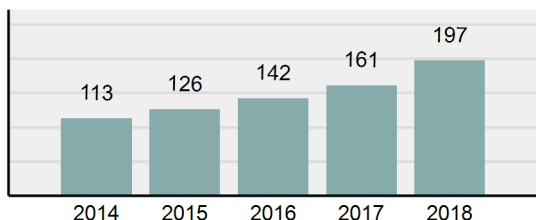

Agency 2018 Crime Report

GEM County Sheriff's Office

Population: 10,759
County: Gem

Offense Overview

- Offense Total 197
- % change from 2017 **22.36%**
- # of cleared offenses 79
- Percent Cleared 40.1%
- Group "A" Crime Rate per 100,000 population 1,831.03
- Summary based reporting crime rate per 100,000 populated is calculated for other state crime comparisons only. 566.97

Arrest Overview

- Arrest Total 208
- % change from 2017 **-17.79%**
- Adult Arrest total 206
- Juvenile Arrest total 2
- Arrest Rate per 100,000 population 1,933.27

Total Offenses - 5 year trend

Total Arrests - 5 year trend