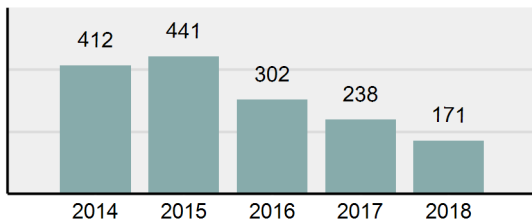

Agency 2018 Crime Report

EMMETT Police Department

Population: 6,871
County: Gem

Offense Overview

- Offense Total 317
- % change from 2017 -15.01%
- # of cleared offenses 188
- Percent Cleared 59.31%
- Group "A" Crime Rate per 100,000 population 4,613.59
- Summary based reporting crime rate per 100,000 populated is calculated for other state crime comparisons only. 1,338.96

Arrest Overview

- Arrest Total 171
- % change from 2017 -28.15%
- Adult Arrest total 145
- Juvenile Arrest total 26
- Arrest Rate per 100,000 population 2,488.72

Total Offenses - 5 year trend

Total Arrests - 5 year trend

Agency 2018 Crime Report

GEM County Sheriff's Office

Population: 10,759
County: Gem

Offense Overview

- Offense Total 197
- % change from 2017 **22.36%**
- # of cleared offenses 79
- Percent Cleared 40.1%
- Group "A" Crime Rate per 100,000 population 1,831.03
- Summary based reporting crime rate per 100,000 populated is calculated for other state crime comparisons only. 566.97

Agency 2018 Crime Report

Gem County Total

Population: 17,630
County: Gem

Offense Overview

- Offense Total 514
- % change from 2017 -3.75%
- # of cleared offenses 267
- Percent Cleared 51.95%
- Group "A" Crime Rate per 100,000 population 2,915.48
- Summary based reporting crime rate per 100,000 populated is calculated for other state crime comparisons only. 867.84