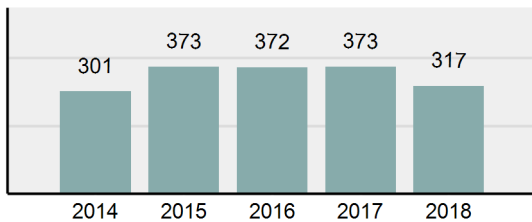

Agency 2018 Crime Report

EMMETT Police Department

Population: 6,871
County: Gem

Offense Overview

- Offense Total 317
- % change from 2017 -15.01%
- # of cleared offenses 188
- Percent Cleared 59.31%
- Group "A" Crime Rate per 100,000 population 4,613.59
- Summary based reporting crime rate per 100,000 populated is calculated for other state crime comparisons only. 1,338.96

Arrest Overview

- Arrest Total 171
- % change from 2017 -28.15%
- Adult Arrest total 145
- Juvenile Arrest total 26
- Arrest Rate per 100,000 population 2,488.72

Total Offenses - 5 year trend

Total Arrests - 5 year trend

Agency 2018 Crime Report

GEM County Sheriff's Office

Population: 10,759
County: Gem

Offense Overview

- Offense Total 197
- % change from 2017 **22.36%**
- # of cleared offenses 79
- Percent Cleared 40.1%
- Group "A" Crime Rate per 100,000 population 1,831.03
- Summary based reporting crime rate per 100,000 populated is calculated for other state crime comparisons only. 566.97

Agency 2018 Crime Report

Gem County Total

Population: 17,630
County: Gem

Offense Overview

- Offense Total 514
- % change from 2017 -3.75%
- # of cleared offenses 267
- Percent Cleared 51.95%
- Group "A" Crime Rate per 100,000 population 2,915.48
- Summary based reporting crime rate per 100,000 populated is calculated for other state crime comparisons only. 867.84