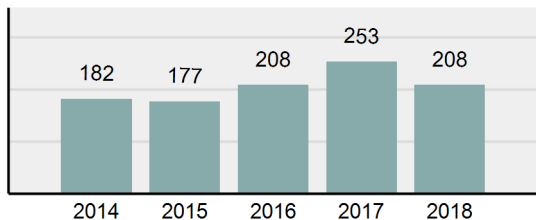

Agency 2018 Crime Report

GEM County Sheriff's Office

Population: 10,759
County: Gem

Offense Overview

- Offense Total 197
- % change from 2017 **22.36%**
- # of cleared offenses 79
- Percent Cleared 40.1%
- Group "A" Crime Rate per 100,000 population 1,831.03
- Summary based reporting crime rate per 100,000 populated is calculated for other state crime comparisons only. 566.97

Arrest Overview

- Arrest Total 208
- % change from 2017 **-17.79%**
- Adult Arrest total 206
- Juvenile Arrest total 2
- Arrest Rate per 100,000 population 1,933.27

Total Offenses - 5 year trend

Total Arrests - 5 year trend