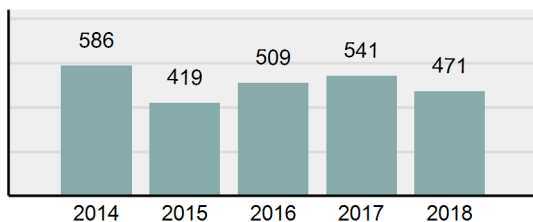

Agency 2018 Crime Report

Jefferson County Total

Population: 29,025
County: Jefferson

Offense Overview

- Offense Total 471
- % change from 2017 **-12.94%**
- # of cleared offenses 236
- Percent Cleared 50.11%
- Group "A" Crime Rate per 100,000 population 1,622.74
- Summary based reporting crime rate per 100,000 populated is calculated for other state crime comparisons only. 585.70

Arrest Overview

- Arrest Total 315
- % change from 2017 **6.78%**
- Adult Arrest total 245
- Juvenile Arrest total 70
- Arrest Rate per 100,000 population 1,085.27

Total Offenses - 5 year trend