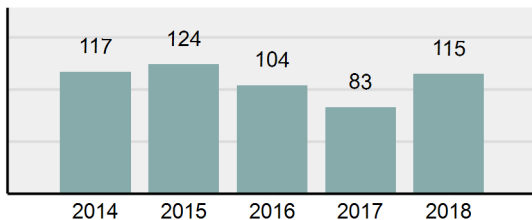

Total Arrests - 5 year trend

Group "B" Arrests	Arrests	
	Adult	Juvenile
Bad Checks	0	0
Curfew/Loitering/Vagrancy Violations	0	0
Disorderly Conduct	5	2
DUI	19	0
Drunkenness	0	0
Family Offenses, Nonviolent	0	0
Liquor Law Violations	1	0
Peeping Tom	0	0
Trespass of Real Property	2	0
All Other Offenses	14	5
Total Group "B"	41	7