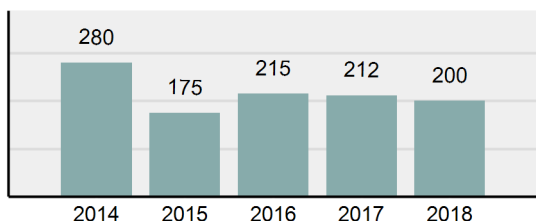

Total Offenses - 5 year trend

Total Arrests - 5 year trend

Group "B" Arrests	Arrests	
	Adult	Juvenile
Bad Checks	0	0
Curfew/Loitering/Vagrancy Violations	0	0
Disorderly Conduct	5	2
DUI	19	0
Drunkenness	0	0
Family Offenses, Nonviolent	0	0
Liquor Law Violations	1	0
Peeping Tom	0	0
Trespass of Real Property	2	0
All Other Offenses	14	5
Total Group "B"	41	7

Agency 2018 Crime Report

JEFFERSON County Sheriff's Office

Population: 24,949
County: Jefferson

Offense Overview

- Offense Total 299
- % change from 2017 -15.54%
- # of cleared offenses 127
- Percent Cleared 42.47%
- Group "A" Crime Rate per 100,000 population 1,198.44
- Summary based reporting crime rate per 100,000 populated is calculated for other state crime comparisons only. 464.95

Arrest Overview

- Arrest Total 200
- % change from 2017 -5.66%
- Adult Arrest total 155
- Juvenile Arrest total 45
- Arrest Rate per 100,000 population 801.64

Total Offenses - 5 year trend

Total Arrests - 5 year trend