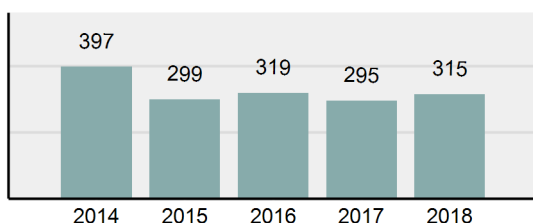

Total Arrests - 5 year trend

Group "A" Offenses	Offenses		Arrests	
	# Reported	# Cleared	Adult	Juvenile
Murder	0	0	0	0
Negligent Manslaughter	0	0	0	0
Rape	1	1	1	0
Sodomy	0	0	0	0
Sexual Assault w/Obj	0	0	0	0
Fondling	7	7	4	2
Aggravated Assault	10	10	8	0
Simple Assault	69	59	36	12
Intimidation	26	10	3	0
Kidnapping	0	0	0	0
Incest	0	0	0	0
Statutory Rape	0	0	0	0
Human Trafficking, Commercial Sex Acts	0	0	0	0
Human Trafficking, Involuntary Servitude	0	0	0	0
Robbery	1	0	0	0
Burglary/Breaking and Entering	27	8	4	2
Larceny/Theft Offenses	110	34	14	12
Motor Vehicle Theft	20	4	2	0
Arson	1	1	2	0
Destruction Of Property	59	12	3	6
Counterfeiting/Forgery	3	0	0	0
Fraud Offenses	33	4	0	1
Embezzlement	0	0	0	0
Extortion/Blackmail	0	0	0	0
Bribery	0	0	0	0
Stolen Property Offenses	0	0	0	0
Drug/Narcotic Violations	45	36	24	10
Drug Equipment Violations	50	46	11	3
Gambling Offenses	0	0	0	0
Pornography/Obscene Material	0	0	0	0
Prostitution Offenses	0	0	0	0
Weapons Law Violations	9	4	2	0
Animal Cruelty	0	0	0	0
Total Group "A"	471	236	114	48

Group "B" Arrests	Arrests	
	Adult	Juvenile
Bad Checks	0	0
Curfew/Loitering/Vagrancy Violations	0	0
Disorderly Conduct	14	8
DUI	58	0
Drunkenness	0	0
Family Offenses, Nonviolent	0	0
Liquor Law Violations	7	1
Peeping Tom	0	0
Trespass of Real Property	3	1
All Other Offenses	49	12
Total Group "B"	131	22