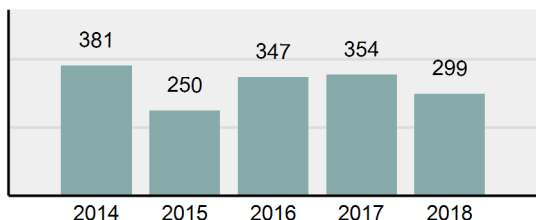

Total Offenses - 5 year trend

Total Arrests - 5 year trend

Group "B" Arrests	Arrests	
	Adult	Juvenile
Bad Checks	0	0
Curfew/Loitering/Vagrancy Violations	0	0
Disorderly Conduct	5	2
DUI	19	0
Drunkenness	0	0
Family Offenses, Nonviolent	0	0
Liquor Law Violations	1	0
Peeping Tom	0	0
Trespass of Real Property	2	0
All Other Offenses	14	5
Total Group "B"	41	7

Agency 2018 Crime Report

JEFFERSON County Sheriff's Office

Population: 24,949
County: Jefferson

Offense Overview

- Offense Total 299
- % change from 2017 -15.54%
- # of cleared offenses 127
- Percent Cleared 42.47%
- Group "A" Crime Rate per 100,000 population 1,198.44
- Summary based reporting crime rate per 100,000 populated is calculated for other state crime comparisons only. 464.95

Arrest Overview

- Arrest Total 200
- % change from 2017 -5.66%
- Adult Arrest total 155
- Juvenile Arrest total 45
- Arrest Rate per 100,000 population 801.64

Total Offenses - 5 year trend

Total Arrests - 5 year trend