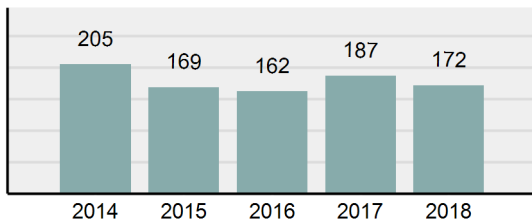

Population: 4,076
County: Jefferson

Offense Overview

- Offense Total 172
- % change from 2017 -8.02%
- # of cleared offenses 109
- Percent Cleared 63.37%
- Group "A" Crime Rate per 100,000 population 4,219.82
- Summary based reporting crime rate per 100,000 populated is calculated for other state crime comparisons only. 1,324.83

Arrest Overview

- Arrest Total 115
- % change from 2017 38.55%
- Adult Arrest total 90
- Juvenile Arrest total 25
- Arrest Rate per 100,000 population 2,821.39

Group "A" Offenses	Offenses		Arrests	
	# Reported	# Cleared	Adult	Juvenile
Murder	0	0	0	0
Negligent Manslaughter	0	0	0	0
Rape	0	0	0	0
Sodomy	0	0	0	0
Sexual Assault w/Obj	0	0	0	0
Fondling	3	3	0	1
Aggravated Assault	5	5	3	0
Simple Assault	24	23	16	1
Intimidation	9	3	2	0
Kidnapping	0	0	0	0
Incest	0	0	0	0
Statutory Rape	0	0	0	0
Human Trafficking, Commercial Sex Acts	0	0	0	0
Human Trafficking, Involuntary Servitude	0	0	0	0
Robbery	1	0	0	0
Burglary/Breaking and Entering	7	3	3	0
Larceny/Theft Offenses	36	20	9	8
Motor Vehicle Theft	5	2	1	0
Arson	0	0	0	0
Destruction Of Property	17	4	1	2
Counterfeiting/Forgery	2	0	0	0
Fraud Offenses	9	0	0	0
Embezzlement	0	0	0	0
Extortion/Blackmail	0	0	0	0
Bribery	0	0	0	0
Stolen Property Offenses	0	0	0	0
Drug/Narcotic Violations	24	20	9	6
Drug Equipment Violations	26	24	4	0
Gambling Offenses	0	0	0	0
Pornography/Obscene Material	0	0	0	0
Prostitution Offenses	0	0	0	0
Weapons Law Violations	4	2	1	0
Animal Cruelty	0	0	0	0
Total Group "A"	172	109	49	18

Total Offenses - 5 year trend