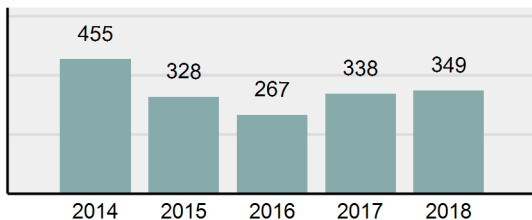

## JEROME Police Department

Population: 11,738  
County: Jerome

### Offense Overview

- Offense Total 611
- % change from 2017 -7.98%
- # of cleared offenses 344
- Percent Cleared 56.3%
- Group "A" Crime Rate per 100,000 population 5,205.32
- Summary based reporting crime rate per 100,000 populated is calculated for other state crime comparisons only. 1,840.18

### Arrest Overview

- Arrest Total 349
- % change from 2017 3.25%
- Adult Arrest total 274
- Juvenile Arrest total 75
- Arrest Rate per 100,000 population 2,973.25

**Total Offenses - 5 year trend**

**Total Arrests - 5 year trend**