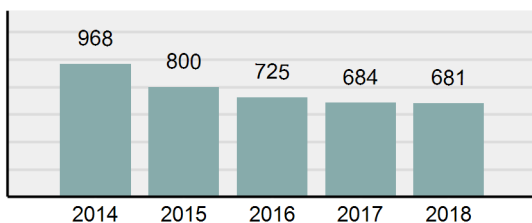

Total Arrests - 5 year trend

Group "A" Offenses	Offenses		Arrests	
	# Reported	# Cleared	Adult	Juvenile
Murder	1	0	0	0
Negligent Manslaughter	0	0	0	0
Rape	9	4	0	1
Sodomy	2	1	0	0
Sexual Assault w/Obj	0	0	0	0
Fondling	10	4	6	0
Aggravated Assault	34	22	14	4
Simple Assault	153	127	60	21
Intimidation	15	10	2	5
Kidnapping	4	1	0	0
Incest	2	0	0	0
Statutory Rape	2	0	0	0
Human Trafficking, Commercial Sex Acts	0	0	0	0
Human Trafficking, Involuntary Servitude	0	0	0	0
Robbery	5	4	1	0
Burglary/Breaking and Entering	64	12	11	6
Larceny/Theft Offenses	207	62	54	3
Motor Vehicle Theft	22	7	4	0
Arson	1	0	0	0
Destruction Of Property	120	19	9	5
Counterfeiting/Forgery	4	2	4	0
Fraud Offenses	46	15	3	0
Embezzlement	5	5	1	0
Extortion/Blackmail	3	0	1	0
Bribery	0	0	0	0
Stolen Property Offenses	12	5	3	2
Drug/Narcotic Violations	132	123	93	16
Drug Equipment Violations	129	119	28	4
Gambling Offenses	0	0	0	0
Pornography/Obscene Material	4	2	0	1
Prostitution Offenses	1	1	0	0
Weapons Law Violations	16	14	2	6
Animal Cruelty	1	0	0	0
Total Group "A"	1,004	559	296	74

Group "B" Arrests	Arrests	
	Adult	Juvenile
Bad Checks	0	0
Curfew/Loitering/Vagrancy Violations	3	0
Disorderly Conduct	29	2
DUI	74	1
Drunkenness	2	0
Family Offenses, Nonviolent	25	0
Liquor Law Violations	16	1
Peeping Tom	0	0
Trespass of Real Property	5	0
All Other Offenses	144	9
Total Group "B"	298	13