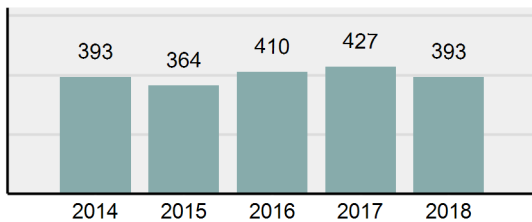

Agency 2018 Crime Report

JEROME County Sheriff's Office

Population: 12,264
County: Jerome

Offense Overview

- Offense Total 393
- % change from 2017 -7.96%
- # of cleared offenses 215
- Percent Cleared 54.71%
- Group "A" Crime Rate per 100,000 population 3,204.50
- Summary based reporting crime rate per 100,000 populated is calculated for other state crime comparisons only. 1,035.55

Arrest Overview

- Arrest Total 332
- % change from 2017 -4.05%
- Adult Arrest total 320
- Juvenile Arrest total 12
- Arrest Rate per 100,000 population 2,707.11

Total Offenses - 5 year trend