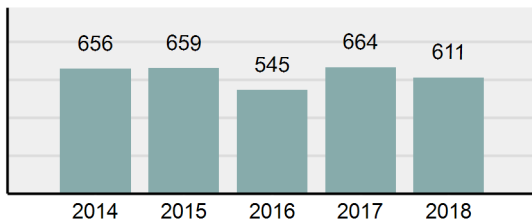

## JEROME Police Department

Population: 11,738  
County: Jerome

### Offense Overview

- Offense Total 611
- % change from 2017 -7.98%
- # of cleared offenses 344
- Percent Cleared 56.3%
- Group "A" Crime Rate per 100,000 population 5,205.32
- Summary based reporting crime rate per 100,000 populated is calculated for other state crime comparisons only. 1,840.18

### Arrest Overview

- Arrest Total 349
- % change from 2017 3.25%
- Adult Arrest total 274
- Juvenile Arrest total 75
- Arrest Rate per 100,000 population 2,973.25

**Total Offenses - 5 year trend**

**Total Arrests - 5 year trend**