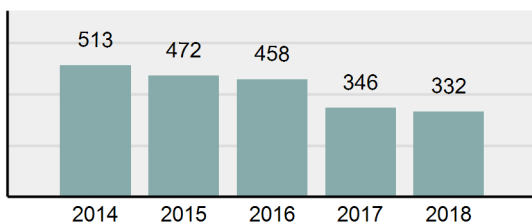

## JEROME County Sheriff's Office

Population: 12,264  
County: Jerome

### Offense Overview

- Offense Total 393
- % change from 2017 -7.96%
- # of cleared offenses 215
- Percent Cleared 54.71%
- Group "A" Crime Rate per 100,000 population 3,204.50
- Summary based reporting crime rate per 100,000 populated is calculated for other state crime comparisons only. 1,035.55

### Arrest Overview

- Arrest Total 332
- % change from 2017 -4.05%
- Adult Arrest total 320
- Juvenile Arrest total 12
- Arrest Rate per 100,000 population 2,707.11

Total Offenses - 5 year trend

Total Arrests - 5 year trend