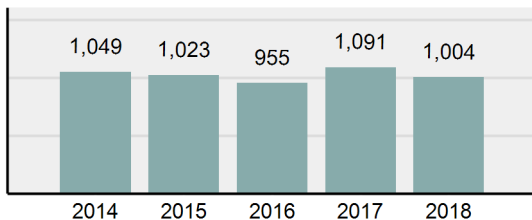

Agency 2018 Crime Report

Jerome County Total

Population: 24,002
County: Jerome

Offense Overview

- Offense Total 1,004
- % change from 2017 -7.97%
- # of cleared offenses 559
- Percent Cleared 55.68%
- Group "A" Crime Rate per 100,000 population 4,182.98
- Summary based reporting crime rate per 100,000 populated is calculated for other state crime comparisons only. 1,429.05

Arrest Overview

- Arrest Total 681
- % change from 2017 -0.44%
- Adult Arrest total 594
- Juvenile Arrest total 87
- Arrest Rate per 100,000 population 2,837.26

Total Offenses - 5 year trend