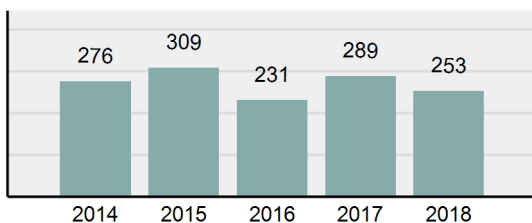

Total Arrests - 5 year trend

Group "B" Arrests	Arrests	
	Adult	Juvenile
Bad Checks	0	0
Curfew/Loitering/Vagrancy Violations	0	1
Disorderly Conduct	3	0
DUI	37	1
Drunkenness	0	0
Family Offenses, Nonviolent	0	0
Liquor Law Violations	4	1
Peeping Tom	0	0
Trespass of Real Property	4	0
All Other Offenses	100	9
Total Group "B"	148	12