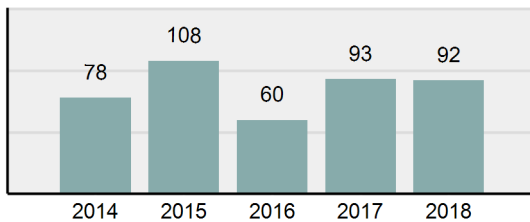

Agency 2018 Crime Report

POWER County Sheriff's Office

Population: 3,361
County: Power

Offense Overview

- Offense Total 92
- % change from 2017 -1.08%
- # of cleared offenses 41
- Percent Cleared 44.57%
- Group "A" Crime Rate per 100,000 population 2,737.28
- Summary based reporting crime rate per 100,000 populated is calculated for other state crime comparisons only. 1,041.36

Arrest Overview

- Arrest Total 112
- % change from 2017 -12.5%
- Adult Arrest total 103
- Juvenile Arrest total 9
- Arrest Rate per 100,000 population 3,332.34

Total Offenses - 5 year trend