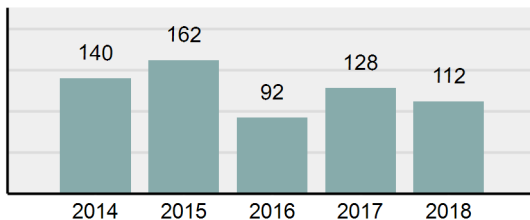

## POWER County Sheriff's Office

Population: 3,361  
County: Power

### Offense Overview

- Offense Total 92
- % change from 2017 -1.08%
- # of cleared offenses 41
- Percent Cleared 44.57%
- Group "A" Crime Rate per 100,000 population 2,737.28
- Summary based reporting crime rate per 100,000 populated is calculated for other state crime comparisons only. 1,041.36

### Arrest Overview

- Arrest Total 112
- % change from 2017 -12.5%
- Adult Arrest total 103
- Juvenile Arrest total 9
- Arrest Rate per 100,000 population 3,332.34

**Total Offenses - 5 year trend**

**Total Arrests - 5 year trend**