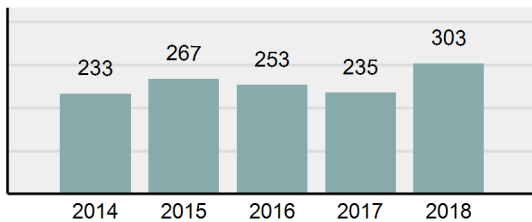

Offense Overview

- Offense Total 303
- % change from 2017 **28.94%**
- # of cleared offenses 143
- Percent Cleared 47.19%
- Group "A" Crime Rate per 100,000 population 3,979.51
- Summary based reporting crime rate per 100,000 populated is calculated for other state crime comparisons only. 1,431.57

Arrest Overview

- Arrest Total 253
- % change from 2017 **-12.46%**
- Adult Arrest total 212
- Juvenile Arrest total 41
- Arrest Rate per 100,000 population 3,322.83

Group "A" Offenses	Offenses		Arrests	
	# Reported	# Cleared	Adult	Juvenile
Murder	0	0	0	0
Negligent Manslaughter	0	0	0	0
Rape	2	1	1	0
Sodomy	0	0	0	0
Sexual Assault w/Obj	0	0	0	0
Fondling	3	2	0	0
Aggravated Assault	6	4	1	0
Simple Assault	37	30	15	4
Intimidation	2	2	1	1
Kidnapping	0	0	0	0
Incest	0	0	0	0
Statutory Rape	0	0	0	0
Human Trafficking, Commercial Sex Acts	0	0	0	0
Human Trafficking, Involuntary Servitude	0	0	0	0
Robbery	0	0	0	0
Burglary/Breaking and Entering	16	1	0	5
Larceny/Theft Offenses	72	24	9	3
Motor Vehicle Theft	13	5	0	5
Arson	0	0	0	0
Destruction Of Property	40	9	6	2
Counterfeiting/Forgery	3	2	1	0
Fraud Offenses	38	3	0	0
Embezzlement	0	0	0	0
Extortion/Blackmail	0	0	0	0
Bribery	0	0	0	0
Stolen Property Offenses	5	2	0	0
Drug/Narcotic Violations	30	26	22	5
Drug Equipment Violations	32	28	7	3
Gambling Offenses	0	0	0	0
Pornography/Obscene Material	1	1	0	0
Prostitution Offenses	0	0	0	0
Weapons Law Violations	3	3	1	1
Animal Cruelty	0	0	0	0
Total Group "A"	303	143	64	29

Total Offenses - 5 year trend