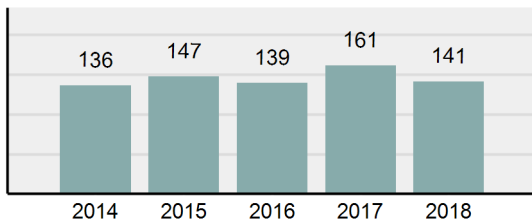

### Offense Overview

- Offense Total 211
- % change from 2017 **48.59%**
- # of cleared offenses 102
- Percent Cleared 48.34%
- Group "A" Crime Rate per 100,000 population 4,961.20
- Summary based reporting crime rate per 100,000 populated is calculated for other state crime comparisons only. 1,739.95

### Arrest Overview

- Arrest Total 141
- % change from 2017 **-12.42%**
- Adult Arrest total 109
- Juvenile Arrest total 32
- Arrest Rate per 100,000 population 3,315.31

Group "A" Offenses	Offenses		Arrests	
	# Reported	# Cleared	Adult	Juvenile
Murder	0	0	0	0
Negligent Manslaughter	0	0	0	0
Rape	1	1	1	0
Sodomy	0	0	0	0
Sexual Assault w/Obj	0	0	0	0
Fondling	3	2	0	0
Aggravated Assault	2	1	0	0
Simple Assault	27	21	10	3
Intimidation	2	2	1	1
Kidnapping	0	0	0	0
Incest	0	0	0	0
Statutory Rape	0	0	0	0
Human Trafficking, Commercial Sex Acts	0	0	0	0
Human Trafficking, Involuntary Servitude	0	0	0	0
Robbery	0	0	0	0
Burglary/Breaking and Entering	11	1	0	5
Larceny/Theft Offenses	50	22	7	3
Motor Vehicle Theft	10	4	0	4
Arson	0	0	0	0
Destruction Of Property	31	8	5	2
Counterfeiting/Forgery	3	2	1	0
Fraud Offenses	29	3	0	0
Embezzlement	0	0	0	0
Extortion/Blackmail	0	0	0	0
Bribery	0	0	0	0
Stolen Property Offenses	3	2	0	0
Drug/Narcotic Violations	19	16	13	2
Drug Equipment Violations	17	14	2	2
Gambling Offenses	0	0	0	0
Pornography/Obscene Material	1	1	0	0
Prostitution Offenses	0	0	0	0
Weapons Law Violations	2	2	0	1
Animal Cruelty	0	0	0	0
<b>Total Group "A"</b>	<b>211</b>	<b>102</b>	<b>40</b>	<b>23</b>

**Total Offenses - 5 year trend**

**Total Arrests - 5 year trend**

Group "B" Arrests	Arrests	
	Adult	Juvenile
Bad Checks	0	0
Curfew/Loitering/Vagrancy Violations	0	1
Disorderly Conduct	2	0
DUI	19	1
Drunkenness	0	0
Family Offenses, Nonviolent	0	0
Liquor Law Violations	3	0
Peeping Tom	0	0
Trespass of Real Property	1	0
All Other Offenses	44	7
<b>Total Group "B"</b>	<b>69</b>	<b>9</b>

## Power County Total

Population: 7,614  
County: Power