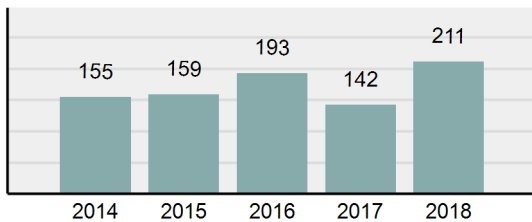

Offense Overview

- Offense Total 211
- % change from 2017 **48.59%**
- # of cleared offenses 102
- Percent Cleared 48.34%
- Group "A" Crime Rate per 100,000 population 4,961.20
- Summary based reporting crime rate per 100,000 populated is calculated for other state crime comparisons only. 1,739.95

Arrest Overview

- Arrest Total 141
- % change from 2017 **-12.42%**
- Adult Arrest total 109
- Juvenile Arrest total 32
- Arrest Rate per 100,000 population 3,315.31

Group "A" Offenses	Offenses		Arrests	
	# Reported	# Cleared	Adult	Juvenile
Murder	0	0	0	0
Negligent Manslaughter	0	0	0	0
Rape	1	1	1	0
Sodomy	0	0	0	0
Sexual Assault w/Obj	0	0	0	0
Fondling	3	2	0	0
Aggravated Assault	2	1	0	0
Simple Assault	27	21	10	3
Intimidation	2	2	1	1
Kidnapping	0	0	0	0
Incest	0	0	0	0
Statutory Rape	0	0	0	0
Human Trafficking, Commercial Sex Acts	0	0	0	0
Human Trafficking, Involuntary Servitude	0	0	0	0
Robbery	0	0	0	0
Burglary/Breaking and Entering	11	1	0	5
Larceny/Theft Offenses	50	22	7	3
Motor Vehicle Theft	10	4	0	4
Arson	0	0	0	0
Destruction Of Property	31	8	5	2
Counterfeiting/Forgery	3	2	1	0
Fraud Offenses	29	3	0	0
Embezzlement	0	0	0	0
Extortion/Blackmail	0	0	0	0
Bribery	0	0	0	0
Stolen Property Offenses	3	2	0	0
Drug/Narcotic Violations	19	16	13	2
Drug Equipment Violations	17	14	2	2
Gambling Offenses	0	0	0	0
Pornography/Obscene Material	1	1	0	0
Prostitution Offenses	0	0	0	0
Weapons Law Violations	2	2	0	1
Animal Cruelty	0	0	0	0
Total Group "A"	211	102	40	23

Total Offenses - 5 year trend