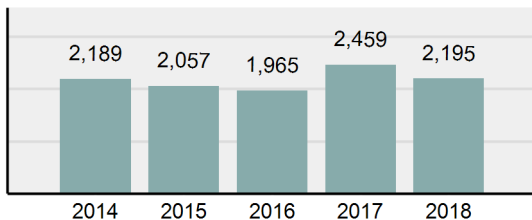

Total Offenses - 5 year trend

Total Arrests - 5 year trend

Group "B" Arrests	Arrests	
	Adult	Juvenile
Bad Checks	0	0
Curfew/Loitering/Vagrancy Violations	0	0
Disorderly Conduct	0	0
DUI	22	0
Drunkenness	0	0
Family Offenses, Nonviolent	6	0
Liquor Law Violations	4	0
Peeping Tom	0	0
Trespass of Real Property	0	0
All Other Offenses	14	3
Total Group "B"	46	3

Agency 2018 Crime Report

TWIN FALLS Police Department

Population: 49,908
County: Twin Falls

Offense Overview

- Offense Total 3,754
- % change from 2017 -9.69%
- # of cleared offenses 1,843
- Percent Cleared 49.09%
- Group "A" Crime Rate per 100,000 population 7,521.84
- Summary based reporting crime rate per 100,000 populated is calculated for other state crime comparisons only. 2,863.27

Arrest Overview

- Arrest Total 2,195
- % change from 2017 -10.74%
- Adult Arrest total 1,909
- Juvenile Arrest total 286
- Arrest Rate per 100,000 population 4,398.09

Total Offenses - 5 year trend

Total Arrests - 5 year trend