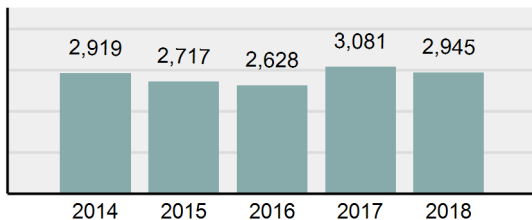

Total Arrests - 5 year trend

Group "B" Arrests	Arrests	
	Adult	Juvenile
Bad Checks	4	1
Curfew/Loitering/Vagrancy Violations	0	0
Disorderly Conduct	36	1
DUI	310	2
Drunkenness	6	3
Family Offenses, Nonviolent	52	0
Liquor Law Violations	15	4
Peeping Tom	0	0
Trespass of Real Property	34	0
All Other Offenses	682	97
Total Group "B"	1,139	108