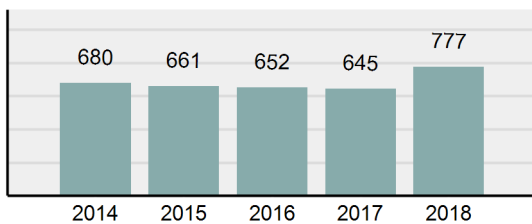

Offense Overview

- Offense Total 777
- % change from 2017 **20.47%**
- # of cleared offenses 371
- Percent Cleared 47.75%
- Group "A" Crime Rate per 100,000 population 2,995.72
- Summary based reporting crime rate per 100,000 populated is calculated for other state crime comparisons only. 998.57

Arrest Overview

- Arrest Total 424
- % change from 2017 **45.21%**
- Adult Arrest total 405
- Juvenile Arrest total 19
- Arrest Rate per 100,000 population 1,634.73

Group "A" Offenses	Offenses		Arrests	
	# Reported	# Cleared	Adult	Juvenile
Murder	0	0	0	0
Negligent Manslaughter	0	0	0	0
Rape	8	0	0	0
Sodomy	1	0	0	0
Sexual Assault w/Obj	1	0	0	0
Fondling	26	2	2	0
Aggravated Assault	30	13	16	0
Simple Assault	62	32	24	2
Intimidation	13	5	2	0
Kidnapping	2	1	0	0
Incest	0	0	0	0
Statutory Rape	0	0	0	0
Human Trafficking, Commercial Sex Acts	0	0	0	0
Human Trafficking, Involuntary Servitude	0	0	0	0
Robbery	0	0	0	0
Burglary/Breaking and Entering	102	16	4	0
Larceny/Theft Offenses	103	18	3	1
Motor Vehicle Theft	15	2	2	0
Arson	1	0	0	0
Destruction Of Property	80	27	5	4
Counterfeiting/Forgery	4	1	1	0
Fraud Offenses	25	2	1	0
Embezzlement	0	0	0	0
Extortion/Blackmail	0	0	0	0
Bribery	0	0	0	0
Stolen Property Offenses	4	2	1	0
Drug/Narcotic Violations	155	134	157	2
Drug Equipment Violations	129	106	19	3
Gambling Offenses	0	0	0	0
Pornography/Obscene Material	0	0	0	0
Prostitution Offenses	1	0	0	0
Weapons Law Violations	15	10	3	1
Animal Cruelty	0	0	0	0
Total Group "A"	777	371	240	13

Total Offenses - 5 year trend