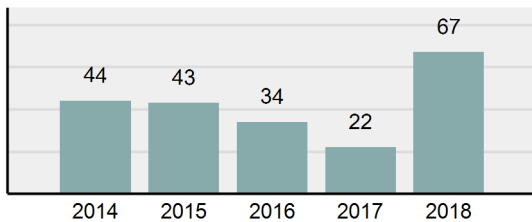

Agency 2018 Crime Report

FILER Police Department

Population: 2,813
County: Twin Falls

Offense Overview

- Offense Total 67
- % change from 2017 **204.55%**
- # of cleared offenses 48
- Percent Cleared 71.64%
- Group "A" Crime Rate per 100,000 population 2,381.80
- Summary based reporting crime rate per 100,000 populated is calculated for other state crime comparisons only. 568.79

Arrest Overview

- Arrest Total 70
- % change from 2017 **14.75%**
- Adult Arrest total 50
- Juvenile Arrest total 20
- Arrest Rate per 100,000 population 2,488.45

Total Offenses - 5 year trend

Total Arrests - 5 year trend