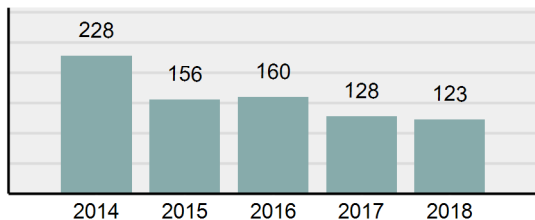

Agency 2018 Crime Report

BUHL Police Department

Population: 4,399
County: Twin Falls

Offense Overview

- Offense Total 268
- % change from 2017 **5.51%**
- # of cleared offenses 132
- Percent Cleared 49.25%
- Group "A" Crime Rate per 100,000 population 6,092.29
- Summary based reporting crime rate per 100,000 populated is calculated for other state crime comparisons only. 2,273.24

Arrest Overview

- Arrest Total 123
- % change from 2017 **-3.91%**
- Adult Arrest total 106
- Juvenile Arrest total 17
- Arrest Rate per 100,000 population 2,796.09

Total Offenses - 5 year trend

Total Arrests - 5 year trend

Agency 2018 Crime Report

TWIN FALLS County Sheriff's Office

Population: 25,937
County: Twin Falls

Offense Overview

- Offense Total 777
- % change from 2017 **20.47%**
- # of cleared offenses 371
- Percent Cleared 47.75%
- Group "A" Crime Rate per 100,000 population 2,995.72
- Summary based reporting crime rate per 100,000 populated is calculated for other state crime comparisons only. 998.57

Agency 2018 Crime Report

Twin Falls County Total

Population: 87,000
County: Twin Falls

Offense Overview

- Offense Total 5,066
- % change from 2017 -3.85%
- # of cleared offenses 2,523
- Percent Cleared 49.8%
- Group "A" Crime Rate per 100,000 population 5,822.99
- Summary based reporting crime rate per 100,000 populated is calculated for other state crime comparisons only. 2,119.54