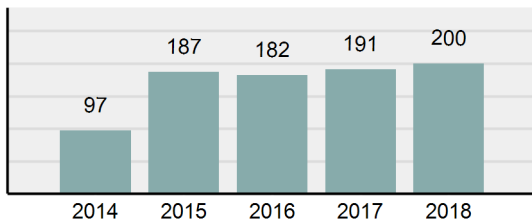

Population: 3,943
County: Twin Falls

Offense Overview

- Offense Total 200
- % change from 2017 **4.71%**
- # of cleared offenses 129
- Percent Cleared 64.5%
- Group "A" Crime Rate per 100,000 population 5,072.28
- Summary based reporting crime rate per 100,000 populated is calculated for other state crime comparisons only. 1,014.46

Arrest Overview

- Arrest Total 133
- % change from 2017 **-5.67%**
- Adult Arrest total 110
- Juvenile Arrest total 23
- Arrest Rate per 100,000 population 3,373.07

Group "A" Offenses	Offenses		Arrests	
	# Reported	# Cleared	Adult	Juvenile
Murder	1	1	0	0
Negligent Manslaughter	0	0	0	0
Rape	3	0	0	0
Sodomy	0	0	0	0
Sexual Assault w/Obj	1	1	0	0
Fondling	1	0	0	0
Aggravated Assault	4	2	0	1
Simple Assault	30	22	13	4
Intimidation	0	0	1	0
Kidnapping	1	0	0	0
Incest	0	0	0	0
Statutory Rape	1	0	0	0
Human Trafficking, Commercial Sex Acts	0	0	0	0
Human Trafficking, Involuntary Servitude	0	0	0	0
Robbery	0	0	0	0
Burglary/Breaking and Entering	8	0	0	0
Larceny/Theft Offenses	21	7	8	1
Motor Vehicle Theft	1	0	0	0
Arson	2	0	0	0
Destruction Of Property	7	1	1	0
Counterfeiting/Forgery	3	0	0	0
Fraud Offenses	7	2	0	0
Embezzlement	2	1	0	0
Extortion/Blackmail	0	0	0	0
Bribery	0	0	0	0
Stolen Property Offenses	1	1	0	0
Drug/Narcotic Violations	53	46	29	14
Drug Equipment Violations	49	45	12	0
Gambling Offenses	0	0	0	0
Pornography/Obscene Material	0	0	0	0
Prostitution Offenses	0	0	0	0
Weapons Law Violations	4	0	0	0
Animal Cruelty	0	0	0	0
Total Group "A"	200	129	64	20

Total Offenses - 5 year trend