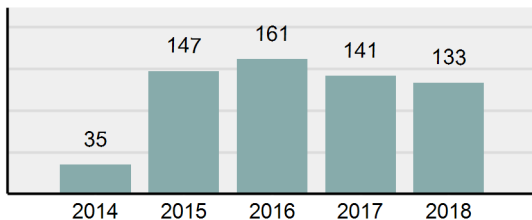

Agency 2018 Crime Report

KIMBERLY-HANSEN Police Department

Population: 3,943
County: Twin Falls

Offense Overview

- Offense Total 200
- % change from 2017 **4.71%**
- # of cleared offenses 129
- Percent Cleared 64.5%
- Group "A" Crime Rate per 100,000 population 5,072.28
- Summary based reporting crime rate per 100,000 populated is calculated for other state crime comparisons only. 1,014.46

Arrest Overview

- Arrest Total 133
- % change from 2017 **-5.67%**
- Adult Arrest total 110
- Juvenile Arrest total 23
- Arrest Rate per 100,000 population 3,373.07

Group "A" Offenses	Offenses		Arrests	
	# Reported	# Cleared	Adult	Juvenile
Murder	1	1	0	0
Negligent Manslaughter	0	0	0	0
Rape	3	0	0	0
Sodomy	0	0	0	0
Sexual Assault w/Obj	1	1	0	0
Fondling	1	0	0	0
Aggravated Assault	4	2	0	1
Simple Assault	30	22	13	4
Intimidation	0	0	1	0
Kidnapping	1	0	0	0
Incest	0	0	0	0
Statutory Rape	1	0	0	0
Human Trafficking, Commercial Sex Acts	0	0	0	0
Human Trafficking, Involuntary Servitude	0	0	0	0
Robbery	0	0	0	0
Burglary/Breaking and Entering	8	0	0	0
Larceny/Theft Offenses	21	7	8	1
Motor Vehicle Theft	1	0	0	0
Arson	2	0	0	0
Destruction Of Property	7	1	1	0
Counterfeiting/Forgery	3	0	0	0
Fraud Offenses	7	2	0	0
Embezzlement	2	1	0	0
Extortion/Blackmail	0	0	0	0
Bribery	0	0	0	0
Stolen Property Offenses	1	1	0	0
Drug/Narcotic Violations	53	46	29	14
Drug Equipment Violations	49	45	12	0
Gambling Offenses	0	0	0	0
Pornography/Obscene Material	0	0	0	0
Prostitution Offenses	0	0	0	0
Weapons Law Violations	4	0	0	0
Animal Cruelty	0	0	0	0
Total Group "A"	200	129	64	20

Total Offenses - 5 year trend

Total Arrests - 5 year trend

Group "B" Arrests	Arrests	
	Adult	Juvenile
Bad Checks	0	0
Curfew/Loitering/Vagrancy Violations	0	0
Disorderly Conduct	0	0
DUI	22	0
Drunkenness	0	0
Family Offenses, Nonviolent	6	0
Liquor Law Violations	4	0
Peeping Tom	0	0
Trespass of Real Property	0	0
All Other Offenses	14	3
Total Group "B"	46	3