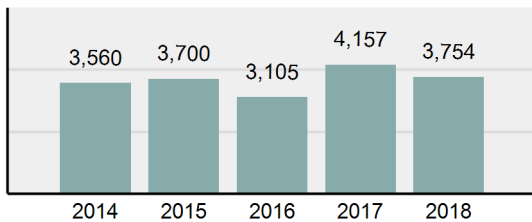

Total Offenses - 5 year trend

Total Arrests - 5 year trend

Group "B" Arrests	Arrests	
	Adult	Juvenile
Bad Checks	0	0
Curfew/Loitering/Vagrancy Violations	0	0
Disorderly Conduct	0	0
DUI	22	0
Drunkenness	0	0
Family Offenses, Nonviolent	6	0
Liquor Law Violations	4	0
Peeping Tom	0	0
Trespass of Real Property	0	0
All Other Offenses	14	3
Total Group "B"	46	3

Agency 2018 Crime Report

TWIN FALLS Police Department

Population: 49,908
County: Twin Falls

Offense Overview

- Offense Total 3,754
- % change from 2017 -9.69%
- # of cleared offenses 1,843
- Percent Cleared 49.09%
- Group "A" Crime Rate per 100,000 population 7,521.84
- Summary based reporting crime rate per 100,000 populated is calculated for other state crime comparisons only. 2,863.27

Arrest Overview

- Arrest Total 2,195
- % change from 2017 -10.74%
- Adult Arrest total 1,909
- Juvenile Arrest total 286
- Arrest Rate per 100,000 population 4,398.09

Total Offenses - 5 year trend

Total Arrests - 5 year trend