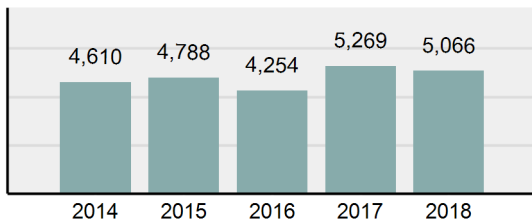

Arrest Overview

- Arrest Total 2,945
- % change from 2017 -4.41%
- Adult Arrest total 2,580
- Juvenile Arrest total 365
- Arrest Rate per 100,000 population 3,385.06

Group "A" Offenses	Offenses		Arrests	
	# Reported	# Cleared	Adult	Juvenile
Murder	1	1	0	0
Negligent Manslaughter	0	0	0	0
Rape	51	15	5	2
Sodomy	1	0	0	0
Sexual Assault w/Obj	3	2	0	0
Fondling	100	22	11	4
Aggravated Assault	236	157	86	8
Simple Assault	860	540	189	41
Intimidation	119	51	10	2
Kidnapping	21	11	2	0
Incest	0	0	0	0
Statutory Rape	14	7	3	0
Human Trafficking, Commercial Sex Acts	0	0	0	0
Human Trafficking, Involuntary Servitude	0	0	0	0
Robbery	7	2	2	0
Burglary/Breaking and Entering	325	41	27	3
Larceny/Theft Offenses	1,111	331	211	69
Motor Vehicle Theft	102	22	9	2
Arson	11	4	2	0
Destruction Of Property	450	102	30	19
Counterfeiting/Forgery	36	7	5	0
Fraud Offenses	275	71	43	0
Embezzlement	6	4	2	0
Extortion/Blackmail	3	0	0	0
Bribery	0	0	0	0
Stolen Property Offenses	34	24	14	1
Drug/Narcotic Violations	859	753	714	85
Drug Equipment Violations	358	310	61	7
Gambling Offenses	0	0	0	0
Pornography/Obscene Material	4	2	1	0
Prostitution Offenses	5	3	2	0
Weapons Law Violations	74	41	12	14
Animal Cruelty	0	0	0	0
Total Group "A"	5,066	2,523	1,441	257

Total Offenses - 5 year trend