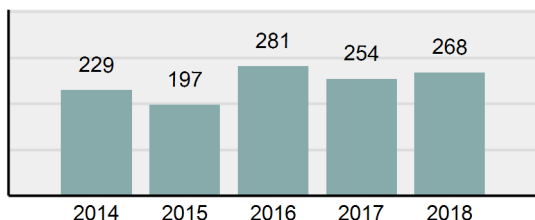

Agency 2018 Crime Report

BUHL Police Department

Population: 4,399
County: Twin Falls

Offense Overview

- Offense Total 268
- % change from 2017 **5.51%**
- # of cleared offenses 132
- Percent Cleared 49.25%
- Group "A" Crime Rate per 100,000 population 6,092.29
- Summary based reporting crime rate per 100,000 populated is calculated for other state crime comparisons only. 2,273.24

Arrest Overview

- Arrest Total 123
- % change from 2017 **-3.91%**
- Adult Arrest total 106
- Juvenile Arrest total 17
- Arrest Rate per 100,000 population 2,796.09

Total Offenses - 5 year trend

Total Arrests - 5 year trend

Agency 2018 Crime Report

TWIN FALLS County Sheriff's Office

Population: 25,937
County: Twin Falls

Offense Overview

- Offense Total 777
- % change from 2017 **20.47%**
- # of cleared offenses 371
- Percent Cleared 47.75%
- Group "A" Crime Rate per 100,000 population 2,995.72
- Summary based reporting crime rate per 100,000 populated is calculated for other state crime comparisons only. 998.57

Agency 2018 Crime Report

Twin Falls County Total

Population: 87,000
County: Twin Falls

Offense Overview

- Offense Total 5,066
- % change from 2017 -3.85%
- # of cleared offenses 2,523
- Percent Cleared 49.8%
- Group "A" Crime Rate per 100,000 population 5,822.99
- Summary based reporting crime rate per 100,000 populated is calculated for other state crime comparisons only. 2,119.54