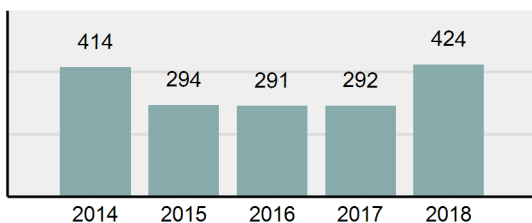

Agency 2018 Crime Report

TWIN FALLS County Sheriff's Office

Population: 25,937
County: Twin Falls

Offense Overview

- Offense Total 777
- % change from 2017 **20.47%**
- # of cleared offenses 371
- Percent Cleared 47.75%
- Group "A" Crime Rate per 100,000 population 2,995.72
- Summary based reporting crime rate per 100,000 populated is calculated for other state crime comparisons only. 998.57

Arrest Overview

- Arrest Total 424
- % change from 2017 **45.21%**
- Adult Arrest total 405
- Juvenile Arrest total 19
- Arrest Rate per 100,000 population 1,634.73

Group "A" Offenses	Offenses		Arrests	
	# Reported	# Cleared	Adult	Juvenile
Murder	0	0	0	0
Negligent Manslaughter	0	0	0	0
Rape	8	0	0	0
Sodomy	1	0	0	0
Sexual Assault w/Obj	1	0	0	0
Fondling	26	2	2	0
Aggravated Assault	30	13	16	0
Simple Assault	62	32	24	2
Intimidation	13	5	2	0
Kidnapping	2	1	0	0
Incest	0	0	0	0
Statutory Rape	0	0	0	0
Human Trafficking, Commercial Sex Acts	0	0	0	0
Human Trafficking, Involuntary Servitude	0	0	0	0
Robbery	0	0	0	0
Burglary/Breaking and Entering	102	16	4	0
Larceny/Theft Offenses	103	18	3	1
Motor Vehicle Theft	15	2	2	0
Arson	1	0	0	0
Destruction Of Property	80	27	5	4
Counterfeiting/Forgery	4	1	1	0
Fraud Offenses	25	2	1	0
Embezzlement	0	0	0	0
Extortion/Blackmail	0	0	0	0
Bribery	0	0	0	0
Stolen Property Offenses	4	2	1	0
Drug/Narcotic Violations	155	134	157	2
Drug Equipment Violations	129	106	19	3
Gambling Offenses	0	0	0	0
Pornography/Obscene Material	0	0	0	0
Prostitution Offenses	1	0	0	0
Weapons Law Violations	15	10	3	1
Animal Cruelty	0	0	0	0
Total Group "A"	777	371	240	13

Total Offenses - 5 year trend

Total Arrests - 5 year trend

Group "B" Arrests	Arrests	
	Adult	Juvenile
Bad Checks	1	0
Curfew/Loitering/Vagrancy Violations	0	0
Disorderly Conduct	2	0
DUI	80	1
Drunkenness	1	0
Family Offenses, Nonviolent	12	0
Liquor Law Violations	7	1
Peeping Tom	0	0
Trespass of Real Property	7	0
All Other Offenses	55	4
Total Group "B"	165	6