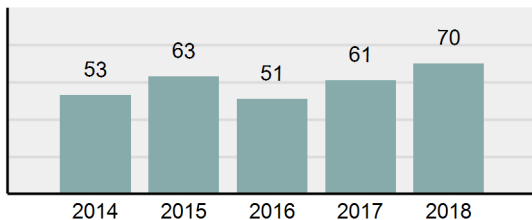

Agency 2018 Crime Report

FILER Police Department

Population: 2,813
County: Twin Falls

Offense Overview

- Offense Total 67
- % change from 2017 **204.55%**
- # of cleared offenses 48
- Percent Cleared 71.64%
- Group "A" Crime Rate per 100,000 population 2,381.80
- Summary based reporting crime rate per 100,000 populated is calculated for other state crime comparisons only. 568.79

Arrest Overview

- Arrest Total 70
- % change from 2017 **14.75%**
- Adult Arrest total 50
- Juvenile Arrest total 20
- Arrest Rate per 100,000 population 2,488.45

Total Offenses - 5 year trend

Total Arrests - 5 year trend