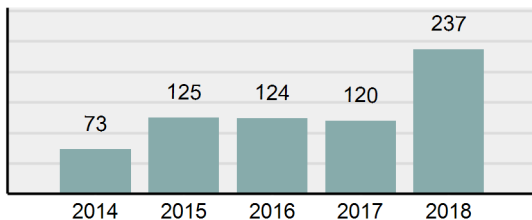

Total Arrests - 5 year trend

Group "B" Arrests	Arrests	
	Adult	Juvenile
Bad Checks	0	0
Curfew/Loitering/Vagrancy Violations	0	0
Disorderly Conduct	7	0
DUI	25	0
Drunkenness	3	0
Family Offenses, Nonviolent	0	0
Liquor Law Violations	2	1
Peeping Tom	0	0
Trespass of Real Property	2	0
All Other Offenses	80	4
Total Group "B"	119	5