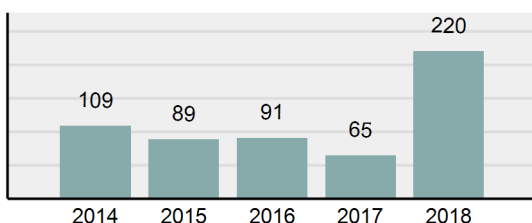

Agency 2018 Crime Report

WEISER Police Department

Population: 5,349
County: Washington

Offense Overview

- Offense Total 236
- % change from 2017 **71.01%**
- # of cleared offenses 159
- Percent Cleared 67.37%
- Group "A" Crime Rate per 100,000 population 4,412.04
- Summary based reporting crime rate per 100,000 populated is calculated for other state crime comparisons only. 654.33

Total Offenses - 5 year trend

Total Arrests - 5 year trend

Group "B" Arrests	Arrests	
	Adult	Juvenile
Bad Checks	0	0
Curfew/Loitering/Vagrancy Violations	0	0
Disorderly Conduct	7	0
DUI	25	0
Drunkenness	3	0
Family Offenses, Nonviolent	0	0
Liquor Law Violations	2	1
Peeping Tom	0	0
Trespass of Real Property	2	0
All Other Offenses	80	4
Total Group "B"	119	5

Agency 2018 Crime Report

WASHINGTON County Sheriff's Office

Population: 4,850
County: Washington

Offense Overview

- Offense Total 128
- % change from 2017 **50.59%**
- # of cleared offenses 83
- Percent Cleared 64.84%
- Group "A" Crime Rate per 100,000 population 2,639.18
- Summary based reporting crime rate per 100,000 populated is calculated for other state crime comparisons only. 804.12

Arrest Overview

- Arrest Total 220
- % change from 2017 **238.46%**
- Adult Arrest total 218
- Juvenile Arrest total 2
- Arrest Rate per 100,000 population 4,536.08

Total Offenses - 5 year trend

Total Arrests - 5 year trend