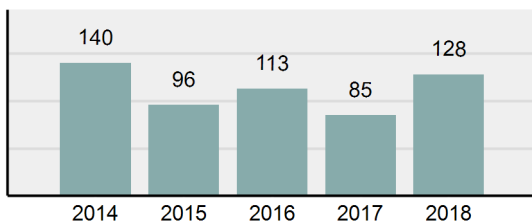

Agency 2018 Crime Report

WEISER Police Department

Population: 5,349
County: Washington

Offense Overview

- Offense Total 236
- % change from 2017 **71.01%**
- # of cleared offenses 159
- Percent Cleared 67.37%
- Group "A" Crime Rate per 100,000 population 4,412.04
- Summary based reporting crime rate per 100,000 populated is calculated for other state crime comparisons only. 654.33

Total Offenses - 5 year trend

Total Arrests - 5 year trend

Group "B" Arrests	Arrests	
	Adult	Juvenile
Bad Checks	0	0
Curfew/Loitering/Vagrancy Violations	0	0
Disorderly Conduct	7	0
DUI	25	0
Drunkenness	3	0
Family Offenses, Nonviolent	0	0
Liquor Law Violations	2	1
Peeping Tom	0	0
Trespass of Real Property	2	0
All Other Offenses	80	4
Total Group "B"	119	5

Agency 2018 Crime Report

WASHINGTON County Sheriff's Office

Population: 4,850
County: Washington

Offense Overview

- Offense Total 128
- % change from 2017 **50.59%**
- # of cleared offenses 83
- Percent Cleared 64.84%
- Group "A" Crime Rate per 100,000 population 2,639.18
- Summary based reporting crime rate per 100,000 populated is calculated for other state crime comparisons only. 804.12

Arrest Overview

- Arrest Total 220
- % change from 2017 **238.46%**
- Adult Arrest total 218
- Juvenile Arrest total 2
- Arrest Rate per 100,000 population 4,536.08

Total Offenses - 5 year trend

Total Arrests - 5 year trend