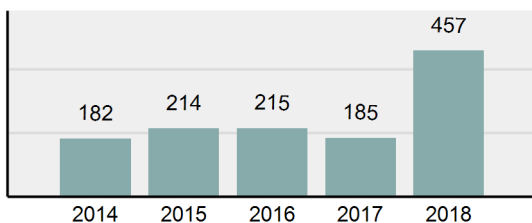

Agency 2018 Crime Report

Washington County Total

Population: 10,199
County: Washington

Offense Overview

- Offense Total 364
- % change from 2017 **63.23%**
- # of cleared offenses 242
- Percent Cleared 66.48%
- Group "A" Crime Rate per 100,000 population 3,568.98
- Summary based reporting crime rate per 100,000 populated is calculated for other state crime comparisons only. 725.56

Arrest Overview

- Arrest Total 457
- % change from 2017 **147.03%**
- Adult Arrest total 440
- Juvenile Arrest total 17
- Arrest Rate per 100,000 population 4,480.83

Group "A" Offenses	Offenses		Arrests	
	# Reported	# Cleared	Adult	Juvenile
Murder	0	0	0	0
Negligent Manslaughter	0	0	0	0
Rape	1	0	0	0
Sodomy	0	0	0	0
Sexual Assault w/Obj	0	0	0	0
Fondling	6	0	0	0
Aggravated Assault	20	10	9	0
Simple Assault	62	49	35	4
Intimidation	1	0	0	0
Kidnapping	4	4	4	0
Incest	0	0	0	0
Statutory Rape	0	0	0	0
Human Trafficking, Commercial Sex Acts	0	0	0	0
Human Trafficking, Involuntary Servitude	0	0	0	0
Robbery	0	0	0	0
Burglary/Breaking and Entering	8	2	1	1
Larceny/Theft Offenses	40	5	5	0
Motor Vehicle Theft	4	2	2	0
Arson	1	1	0	1
Destruction Of Property	25	12	5	0
Counterfeiting/Forgery	1	0	0	0
Fraud Offenses	8	4	3	0
Embezzlement	0	0	0	0
Extortion/Blackmail	0	0	0	0
Bribery	0	0	0	0
Stolen Property Offenses	2	0	0	0
Drug/Narcotic Violations	101	87	86	4
Drug Equipment Violations	75	62	9	1
Gambling Offenses	0	0	0	0
Pornography/Obscene Material	0	0	0	0
Prostitution Offenses	0	0	0	0
Weapons Law Violations	5	4	2	0
Animal Cruelty	0	0	0	0
Total Group "A"	364	242	161	11

Total Offenses - 5 year trend

Total Arrests - 5 year trend

Group "B" Arrests	Arrests	
	Adult	Juvenile
Bad Checks	0	0
Curfew/Loitering/Vagrancy Violations	0	0
Disorderly Conduct	12	0
DUI	41	0
Drunkenness	3	0
Family Offenses, Nonviolent	0	0
Liquor Law Violations	5	1
Peeping Tom	0	0
Trespass of Real Property	6	0
All Other Offenses	212	5
Total Group "B"	279	6