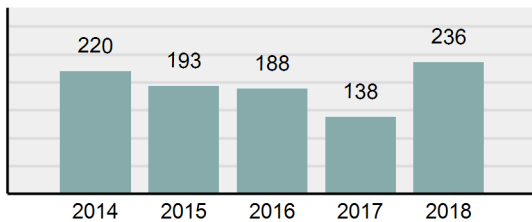

Offense Overview

- Offense Total 236
- % change from 2017 **71.01%**
- # of cleared offenses 159
- Percent Cleared 67.37%
- Group "A" Crime Rate per 100,000 population 4,412.04
- Summary based reporting crime rate per 100,000 populated is calculated for other state crime comparisons only. 654.33

Arrest Overview

- Arrest Total 237
- % change from 2017 **97.5%**
- Adult Arrest total 222
- Juvenile Arrest total 15
- Arrest Rate per 100,000 population 4,430.73

Group "A" Offenses	Offenses		Arrests	
	# Reported	# Cleared	Adult	Juvenile
Murder	0	0	0	0
Negligent Manslaughter	0	0	0	0
Rape	1	0	0	0
Sodomy	0	0	0	0
Sexual Assault w/Obj	0	0	0	0
Fondling	5	0	0	0
Aggravated Assault	10	4	3	0
Simple Assault	45	33	22	3
Intimidation	1	0	0	0
Kidnapping	2	2	2	0
Incest	0	0	0	0
Statutory Rape	0	0	0	0
Human Trafficking, Commercial Sex Acts	0	0	0	0
Human Trafficking, Involuntary Servitude	0	0	0	0
Robbery	0	0	0	0
Burglary/Breaking and Entering	7	2	1	1
Larceny/Theft Offenses	15	3	3	0
Motor Vehicle Theft	1	1	1	0
Arson	1	1	0	1
Destruction Of Property	13	4	1	0
Counterfeiting/Forgery	1	0	0	0
Fraud Offenses	3	3	2	0
Embezzlement	0	0	0	0
Extortion/Blackmail	0	0	0	0
Bribery	0	0	0	0
Stolen Property Offenses	0	0	0	0
Drug/Narcotic Violations	75	62	60	4
Drug Equipment Violations	53	41	6	1
Gambling Offenses	0	0	0	0
Pornography/Obscene Material	0	0	0	0
Prostitution Offenses	0	0	0	0
Weapons Law Violations	3	3	2	0
Animal Cruelty	0	0	0	0
Total Group "A"	236	159	103	10

Total Offenses - 5 year trend