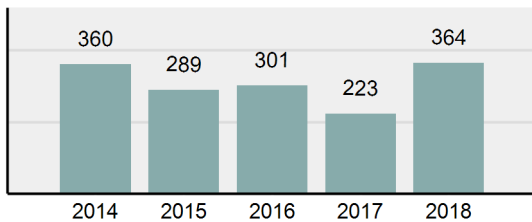

Offense Overview

- Offense Total 364
- % change from 2017 **63.23%**
- # of cleared offenses 242
- Percent Cleared 66.48%
- Group "A" Crime Rate per 100,000 population 3,568.98
- Summary based reporting crime rate per 100,000 populated is calculated for other state crime comparisons only. 725.56

Arrest Overview

- Arrest Total 457
- % change from 2017 **147.03%**
- Adult Arrest total 440
- Juvenile Arrest total 17
- Arrest Rate per 100,000 population 4,480.83

Group "A" Offenses	Offenses		Arrests	
	# Reported	# Cleared	Adult	Juvenile
Murder	0	0	0	0
Negligent Manslaughter	0	0	0	0
Rape	1	0	0	0
Sodomy	0	0	0	0
Sexual Assault w/Obj	0	0	0	0
Fondling	6	0	0	0
Aggravated Assault	20	10	9	0
Simple Assault	62	49	35	4
Intimidation	1	0	0	0
Kidnapping	4	4	4	0
Incest	0	0	0	0
Statutory Rape	0	0	0	0
Human Trafficking, Commercial Sex Acts	0	0	0	0
Human Trafficking, Involuntary Servitude	0	0	0	0
Robbery	0	0	0	0
Burglary/Breaking and Entering	8	2	1	1
Larceny/Theft Offenses	40	5	5	0
Motor Vehicle Theft	4	2	2	0
Arson	1	1	0	1
Destruction Of Property	25	12	5	0
Counterfeiting/Forgery	1	0	0	0
Fraud Offenses	8	4	3	0
Embezzlement	0	0	0	0
Extortion/Blackmail	0	0	0	0
Bribery	0	0	0	0
Stolen Property Offenses	2	0	0	0
Drug/Narcotic Violations	101	87	86	4
Drug Equipment Violations	75	62	9	1
Gambling Offenses	0	0	0	0
Pornography/Obscene Material	0	0	0	0
Prostitution Offenses	0	0	0	0
Weapons Law Violations	5	4	2	0
Animal Cruelty	0	0	0	0
Total Group "A"	364	242	161	11

Total Offenses - 5 year trend