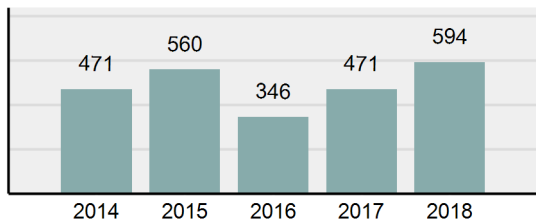

Agency 2018 Crime Report

Benewah County Total

Population: 9,247
County: Benewah

Offense Overview

- Offense Total 599
- % change from 2017 **40.61%**
- # of cleared offenses 476
- Percent Cleared 79.47%
- Group "A" Crime Rate per 100,000 population 6,477.78
- Summary based reporting crime rate per 100,000 populated is calculated for other state crime comparisons only. 1,470.75

Arrest Overview

- Arrest Total 594
- % change from 2017 **26.11%**
- Adult Arrest total 521
- Juvenile Arrest total 73
- Arrest Rate per 100,000 population 6,423.70

Group "A" Offenses	Offenses		Arrests	
	# Reported	# Cleared	Adult	Juvenile
Murder	1	1	1	0
Negligent Manslaughter	0	0	0	0
Rape	6	1	1	0
Sodomy	0	0	0	0
Sexual Assault w/Obj	0	0	0	0
Fondling	0	0	0	0
Aggravated Assault	30	28	20	1
Simple Assault	92	80	49	13
Intimidation	1	1	2	0
Kidnapping	3	3	1	0
Incest	0	0	0	0
Statutory Rape	1	1	0	0
Human Trafficking, Commercial Sex Acts	0	0	0	0
Human Trafficking, Involuntary Servitude	0	0	0	0
Robbery	0	0	0	0
Burglary/Breaking and Entering	14	4	4	0
Larceny/Theft Offenses	77	12	6	4
Motor Vehicle Theft	8	6	4	2
Arson	0	0	0	0
Destruction Of Property	7	4	4	0
Counterfeiting/Forgery	0	0	0	0
Fraud Offenses	2	1	1	0
Embezzlement	0	0	0	0
Extortion/Blackmail	0	0	0	0
Bribery	0	0	0	0
Stolen Property Offenses	4	4	3	0
Drug/Narcotic Violations	157	147	141	8
Drug Equipment Violations	191	178	55	2
Gambling Offenses	0	0	0	0
Pornography/Obscene Material	0	0	0	0
Prostitution Offenses	0	0	0	0
Weapons Law Violations	4	4	3	0
Animal Cruelty	1	1	0	0
Total Group "A"	599	476	295	30

Total Offenses - 5 year trend

Total Arrests - 5 year trend

Group "B" Arrests	Arrests	
	Adult	Juvenile
Bad Checks	0	0
Curfew/Loitering/Vagrancy Violations	0	0
Disorderly Conduct	1	0
DUI	51	1
Drunkenness	3	0
Family Offenses, Nonviolent	9	0
Liquor Law Violations	3	1
Peeping Tom	0	0
Trespass of Real Property	6	2
All Other Offenses	153	39
Total Group "B"	226	43