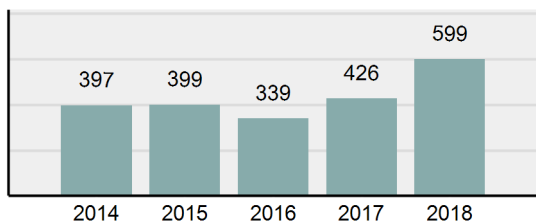

Offense Overview

- Offense Total 599
- % change from 2017 **40.61%**
- # of cleared offenses 476
- Percent Cleared 79.47%
- Group "A" Crime Rate per 100,000 population 6,477.78
- Summary based reporting crime rate per 100,000 populated is calculated for other state crime comparisons only. 1,470.75

Arrest Overview

- Arrest Total 594
- % change from 2017 **26.11%**
- Adult Arrest total 521
- Juvenile Arrest total 73
- Arrest Rate per 100,000 population 6,423.70

Group "A" Offenses	Offenses		Arrests	
	# Reported	# Cleared	Adult	Juvenile
Murder	1	1	1	0
Negligent Manslaughter	0	0	0	0
Rape	6	1	1	0
Sodomy	0	0	0	0
Sexual Assault w/Obj	0	0	0	0
Fondling	0	0	0	0
Aggravated Assault	30	28	20	1
Simple Assault	92	80	49	13
Intimidation	1	1	2	0
Kidnapping	3	3	1	0
Incest	0	0	0	0
Statutory Rape	1	1	0	0
Human Trafficking, Commercial Sex Acts	0	0	0	0
Human Trafficking, Involuntary Servitude	0	0	0	0
Robbery	0	0	0	0
Burglary/Breaking and Entering	14	4	4	0
Larceny/Theft Offenses	77	12	6	4
Motor Vehicle Theft	8	6	4	2
Arson	0	0	0	0
Destruction Of Property	7	4	4	0
Counterfeiting/Forgery	0	0	0	0
Fraud Offenses	2	1	1	0
Embezzlement	0	0	0	0
Extortion/Blackmail	0	0	0	0
Bribery	0	0	0	0
Stolen Property Offenses	4	4	3	0
Drug/Narcotic Violations	157	147	141	8
Drug Equipment Violations	191	178	55	2
Gambling Offenses	0	0	0	0
Pornography/Obscene Material	0	0	0	0
Prostitution Offenses	0	0	0	0
Weapons Law Violations	4	4	3	0
Animal Cruelty	1	1	0	0
Total Group "A"	599	476	295	30

Total Offenses - 5 year trend