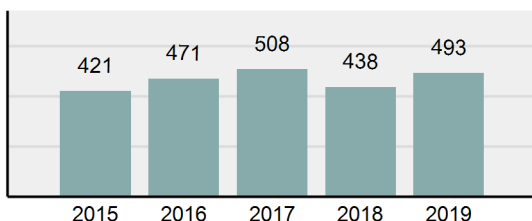

Agency 2019 Crime Report

MOSCOW Police Department

Population: 26,018
County: Latah

Offense Overview

- Offense Total 834
- % change from 2018 **-2.46%**
- # of cleared offenses 260
- Percent Cleared 31.18%
- Group "A" Crime Rate per 100,000 population 3,205.47
- Summary based reporting crime rate per 100,000 populated is calculated for other state crime comparisons only. 1,364.44

Arrest Overview

- Arrest Total 493
- % change from 2018 **12.56%**
- Adult Arrest total 488
- Juvenile Arrest total 5
- Arrest Rate per 100,000 population 1,894.84

Total Offenses - 5 year trend

Total Arrests - 5 year trend

Agency 2019 Crime Report

LATAH County Sheriff's Office

Population: 14,672
County: Latah

Offense Overview

- Offense Total 491
- % change from 2018 **0%**
- # of cleared offenses 203
- Percent Cleared 41.34%
- Group "A" Crime Rate per 100,000 population 3,346.51
- Summary based reporting crime rate per 100,000 populated is calculated for other state crime comparisons only. 729.28

Agency 2019 Crime Report

Latah County Total

Population: 40,690
County: Latah

Offense Overview

- Offense Total 1,325
- % change from 2018 **-1.56%**
- # of cleared offenses 463
- Percent Cleared 34.94%
- Group "A" Crime Rate per 100,000 population 3,256.33
- Summary based reporting crime rate per 100,000 populated is calculated for other state crime comparisons only. 1,135.41