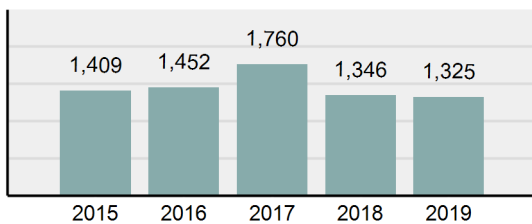

Offense Overview

- Offense Total 1,325
- % change from 2018 **-1.56%**
- # of cleared offenses 463
- Percent Cleared 34.94%
- Group "A" Crime Rate per 100,000 population 3,256.33
- Summary based reporting crime rate per 100,000 populated is calculated for other state crime comparisons only. 1,135.41

Arrest Overview

- Arrest Total 786
- % change from 2018 **6.79%**
- Adult Arrest total 767
- Juvenile Arrest total 19
- Arrest Rate per 100,000 population 1,931.68

Group "A" Offenses	Offenses		Arrests	
	# Reported	# Cleared	Adult	Juvenile
Murder	1	1	1	0
Negligent Manslaughter	0	0	0	0
Rape	7	1	0	0
Sodomy	0	0	0	0
Sexual Assault w/Obj	0	0	0	0
Fondling	19	12	5	3
Aggravated Assault	13	7	5	1
Simple Assault	232	127	81	2
Intimidation	5	3	2	0
Kidnapping	2	1	0	0
Incest	0	0	0	0
Statutory Rape	1	1	0	0
Human Trafficking, Commercial Sex Acts	0	0	0	0
Human Trafficking, Involuntary Servitude	0	0	0	0
Robbery	0	0	0	0
Burglary/Breaking and Entering	76	13	15	2
Larceny/Theft Offenses	353	57	56	1
Motor Vehicle Theft	11	1	0	0
Arson	1	0	0	0
Destruction Of Property	167	25	10	0
Counterfeiting/Forgery	9	1	0	0
Fraud Offenses	162	7	0	0
Embezzlement	3	0	0	0
Extortion/Blackmail	2	0	0	0
Bribery	0	0	0	0
Stolen Property Offenses	0	0	1	0
Drug/Narcotic Violations	149	117	126	3
Drug Equipment Violations	99	80	29	0
Gambling Offenses	0	0	0	0
Pornography/Obscene Material	1	1	0	0
Prostitution Offenses	0	0	0	0
Weapons Law Violations	11	8	5	0
Animal Cruelty	1	0	0	0
Total Group "A"	1,325	463	336	12

Total Offenses - 5 year trend