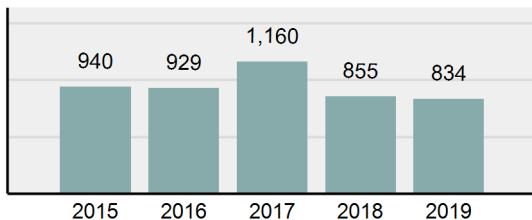

Agency 2019 Crime Report

MOSCOW Police Department

Population: 26,018
County: Latah

Offense Overview

- Offense Total 834
- % change from 2018 **-2.46%**
- # of cleared offenses 260
- Percent Cleared 31.18%
- Group "A" Crime Rate per 100,000 population 3,205.47
- Summary based reporting crime rate per 100,000 populated is calculated for other state crime comparisons only. 1,364.44

Arrest Overview

- Arrest Total 493
- % change from 2018 **12.56%**
- Adult Arrest total 488
- Juvenile Arrest total 5
- Arrest Rate per 100,000 population 1,894.84

Total Offenses - 5 year trend

Total Arrests - 5 year trend

Agency 2019 Crime Report

LATAH County Sheriff's Office

Population: 14,672
County: Latah

Offense Overview

- Offense Total 491
- % change from 2018 **0%**
- # of cleared offenses 203
- Percent Cleared 41.34%
- Group "A" Crime Rate per 100,000 population 3,346.51
- Summary based reporting crime rate per 100,000 populated is calculated for other state crime comparisons only. 729.28

Agency 2019 Crime Report

Latah County Total

Population: 40,690
County: Latah

Offense Overview

- Offense Total 1,325
- % change from 2018 **-1.56%**
- # of cleared offenses 463
- Percent Cleared 34.94%
- Group "A" Crime Rate per 100,000 population 3,256.33
- Summary based reporting crime rate per 100,000 populated is calculated for other state crime comparisons only. 1,135.41