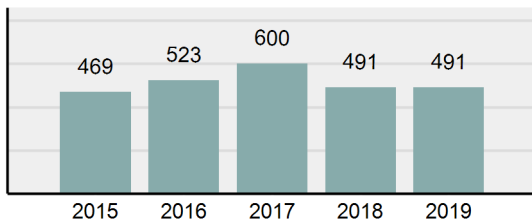

Agency 2019 Crime Report

LATAH County Sheriff's Office

Population: 14,672
County: Latah

Offense Overview

- Offense Total 491
- % change from 2018 **0%**
- # of cleared offenses 203
- Percent Cleared 41.34%
- Group "A" Crime Rate per 100,000 population 3,346.51
- Summary based reporting crime rate per 100,000 populated is calculated for other state crime comparisons only. 729.28

Arrest Overview

- Arrest Total 293
- % change from 2018 **-1.68%**
- Adult Arrest total 279
- Juvenile Arrest total 14
- Arrest Rate per 100,000 population 1,997.00

Total Offenses - 5 year trend

Total Arrests - 5 year trend