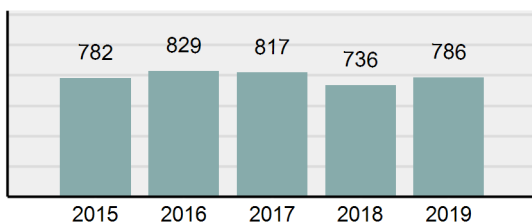

Total Arrests - 5 year trend

Group "B" Arrests	Arrests	
	Adult	Juvenile
Bad Checks	0	0
Curfew/Loitering/Vagrancy Violations	0	0
Disorderly Conduct	16	0
DUI	99	0
Drunkenness	0	0
Family Offenses, Nonviolent	0	0
Liquor Law Violations	73	4
Peeping Tom	0	0
Trespass of Real Property	11	1
All Other Offenses	232	2
Total Group "B"	431	7