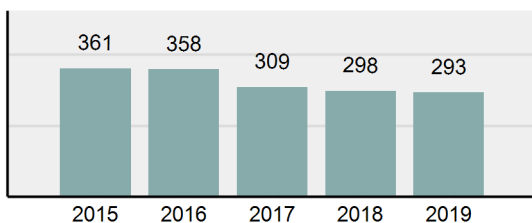

Agency 2019 Crime Report

LATAH County Sheriff's Office

Population: 14,672
County: Latah

Offense Overview

- Offense Total 491
- % change from 2018 **0%**
- # of cleared offenses 203
- Percent Cleared 41.34%
- Group "A" Crime Rate per 100,000 population 3,346.51
- Summary based reporting crime rate per 100,000 populated is calculated for other state crime comparisons only. 729.28

Arrest Overview

- Arrest Total 293
- % change from 2018 **-1.68%**
- Adult Arrest total 279
- Juvenile Arrest total 14
- Arrest Rate per 100,000 population 1,997.00

Total Offenses - 5 year trend

Total Arrests - 5 year trend