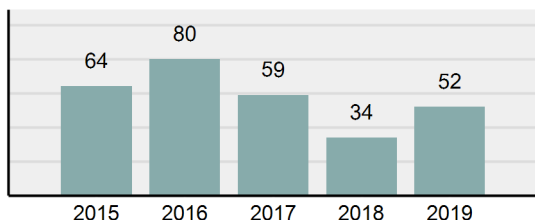

Agency 2019 Crime Report

LEMHI County Sheriff's Office

Population: 4,857
County: Lemhi

Offense Overview

- Offense Total 52
- % change from 2018 **52.94%**
- # of cleared offenses 24
- Percent Cleared 46.15%
- Group "A" Crime Rate per 100,000 population 1,070.62
- Summary based reporting crime rate per 100,000 populated is calculated for other state crime comparisons only. 329.42

Arrest Overview

- Arrest Total 31
- % change from 2018 **29.17%**
- Adult Arrest total 31
- Juvenile Arrest total 0
- Arrest Rate per 100,000 population 638.25

Total Offenses - 5 year trend

Total Arrests - 5 year trend