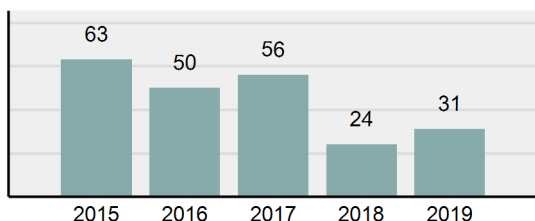

Agency 2019 Crime Report

LEMHI County Sheriff's Office

Population: 4,857
County: Lemhi

Offense Overview

- Offense Total 52
- % change from 2018 **52.94%**
- # of cleared offenses 24
- Percent Cleared 46.15%
- Group "A" Crime Rate per 100,000 population 1,070.62
- Summary based reporting crime rate per 100,000 populated is calculated for other state crime comparisons only. 329.42

Arrest Overview

- Arrest Total 31
- % change from 2018 **29.17%**
- Adult Arrest total 31
- Juvenile Arrest total 0
- Arrest Rate per 100,000 population 638.25

Total Offenses - 5 year trend

Total Arrests - 5 year trend