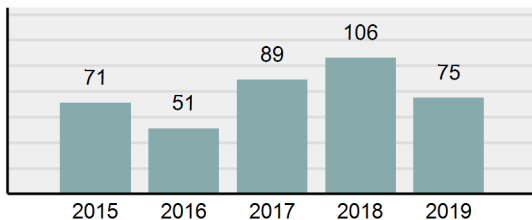

Agency 2019 Crime Report

SALMON Police Department

Population: 3,141
County: Lemhi

Offense Overview

- Offense Total 75
- % change from 2018 -29.25%
- # of cleared offenses 36
- Percent Cleared 48%
- Group "A" Crime Rate per 100,000 population 2,387.77
- Summary based reporting crime rate per 100,000 populated is calculated for other state crime comparisons only. 1,114.29

Arrest Overview

- Arrest Total 47
- % change from 2018 -28.79%
- Adult Arrest total 40
- Juvenile Arrest total 7
- Arrest Rate per 100,000 population 1,496.34

Total Offenses - 5 year trend

Total Arrests - 5 year trend

Agency 2019 Crime Report

LEMHI County Sheriff's Office

Population: 4,857
County: Lemhi

Offense Overview

- Offense Total 52
- % change from 2018 **52.94%**
- # of cleared offenses 24
- Percent Cleared 46.15%
- Group "A" Crime Rate per 100,000 population 1,070.62
- Summary based reporting crime rate per 100,000 populated is calculated for other state crime comparisons only. 329.42

Agency 2019 Crime Report

Lemhi County Total

Population: 7,998
County: Lemhi

Offense Overview

- Offense Total 127
- % change from 2018 -9.29%
- # of cleared offenses 60
- Percent Cleared 47.24%
- Group "A" Crime Rate per 100,000 population 1,587.90
- Summary based reporting crime rate per 100,000 populated is calculated for other state crime comparisons only. 637.66