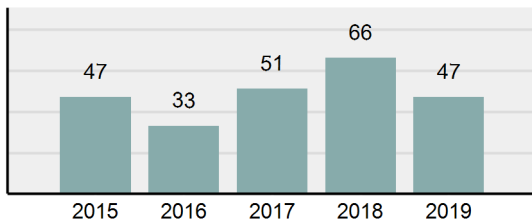

Agency 2019 Crime Report

SALMON Police Department

Population: 3,141
County: Lemhi

Offense Overview

- Offense Total 75
- % change from 2018 -29.25%
- # of cleared offenses 36
- Percent Cleared 48%
- Group "A" Crime Rate per 100,000 population 2,387.77
- Summary based reporting crime rate per 100,000 populated is calculated for other state crime comparisons only. 1,114.29

Arrest Overview

- Arrest Total 47
- % change from 2018 -28.79%
- Adult Arrest total 40
- Juvenile Arrest total 7
- Arrest Rate per 100,000 population 1,496.34

Total Offenses - 5 year trend

Total Arrests - 5 year trend

Agency 2019 Crime Report

LEMHI County Sheriff's Office

Population: 4,857
County: Lemhi

Offense Overview

- Offense Total 52
- % change from 2018 **52.94%**
- # of cleared offenses 24
- Percent Cleared 46.15%
- Group "A" Crime Rate per 100,000 population 1,070.62
- Summary based reporting crime rate per 100,000 populated is calculated for other state crime comparisons only. 329.42

Agency 2019 Crime Report

Lemhi County Total

Population: 7,998
County: Lemhi

Offense Overview

- Offense Total 127
- % change from 2018 -9.29%
- # of cleared offenses 60
- Percent Cleared 47.24%
- Group "A" Crime Rate per 100,000 population 1,587.90
- Summary based reporting crime rate per 100,000 populated is calculated for other state crime comparisons only. 637.66