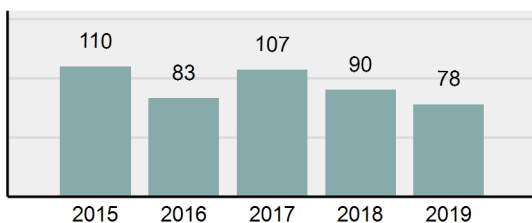

Total Arrests - 5 year trend

Group "B" Arrests	Arrests	
	Adult	Juvenile
Bad Checks	0	0
Curfew/Loitering/Vagrancy Violations	0	0
Disorderly Conduct	0	0
DUI	19	0
Drunkenness	0	0
Family Offenses, Nonviolent	0	0
Liquor Law Violations	0	0
Peeping Tom	0	0
Trespass of Real Property	0	0
All Other Offenses	1	0
Total Group "B"	20	0