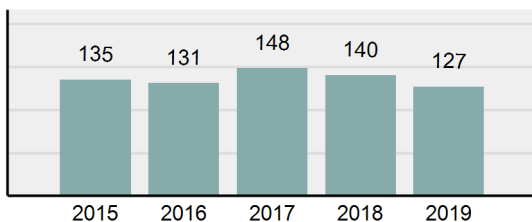

Population: 7,998
County: Lemhi

Offense Overview

- Offense Total 127
- % change from 2018 -9.29%
- # of cleared offenses 60
- Percent Cleared 47.24%
- Group "A" Crime Rate per 100,000 population 1,587.90
- Summary based reporting crime rate per 100,000 populated is calculated for other state crime comparisons only. 637.66

Arrest Overview

- Arrest Total 78
- % change from 2018 -13.33%
- Adult Arrest total 71
- Juvenile Arrest total 7
- Arrest Rate per 100,000 population 975.24

Group "A" Offenses	Offenses		Arrests	
	# Reported	# Cleared	Adult	Juvenile
Murder	0	0	0	0
Negligent Manslaughter	0	0	0	0
Rape	0	0	0	0
Sodomy	0	0	0	0
Sexual Assault w/Obj	0	0	0	0
Fondling	1	1	1	0
Aggravated Assault	24	18	17	0
Simple Assault	2	2	2	0
Intimidation	5	2	1	1
Kidnapping	0	0	0	0
Incest	0	0	0	0
Statutory Rape	0	0	0	0
Human Trafficking, Commercial Sex Acts	0	0	0	0
Human Trafficking, Involuntary Servitude	0	0	0	0
Robbery	0	0	0	0
Burglary/Breaking and Entering	7	2	3	0
Larceny/Theft Offenses	18	2	2	0
Motor Vehicle Theft	2	0	0	0
Arson	0	0	0	0
Destruction Of Property	9	2	1	3
Counterfeiting/Forgery	1	0	0	0
Fraud Offenses	13	0	0	0
Embezzlement	0	0	0	0
Extortion/Blackmail	0	0	0	0
Bribery	0	0	0	0
Stolen Property Offenses	1	0	0	0
Drug/Narcotic Violations	26	19	16	3
Drug Equipment Violations	17	11	7	0
Gambling Offenses	0	0	0	0
Pornography/Obscene Material	0	0	0	0
Prostitution Offenses	0	0	0	0
Weapons Law Violations	1	1	1	0
Animal Cruelty	0	0	0	0
Total Group "A"	127	60	51	7

Total Offenses - 5 year trend