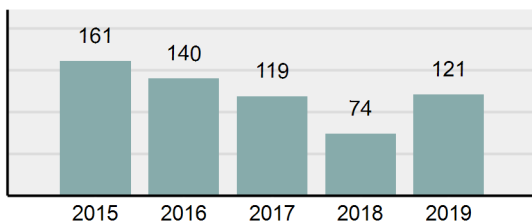

Agency 2019 Crime Report

Lewis County Total

Population: 3,883
County: Lewis

Offense Overview

- Offense Total 121
- % change from 2018 **63.51%**
- # of cleared offenses 14
- Percent Cleared 11.57%
- Group "A" Crime Rate per 100,000 population 3,116.15
- Summary based reporting crime rate per 100,000 populated is calculated for other state crime comparisons only. 1,493.69

Arrest Overview

- Arrest Total 33
- % change from 2018 **266.67%**
- Adult Arrest total 33
- Juvenile Arrest total 0
- Arrest Rate per 100,000 population 849.86

Total Offenses - 5 year trend