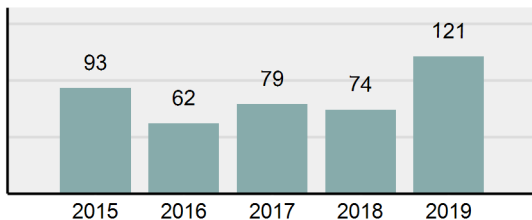

Agency 2019 Crime Report

LEWIS County Sheriff's Office

Population: 3,883
County: Lewis

Offense Overview

- Offense Total 121
- % change from 2018 **63.51%**
- # of cleared offenses 14
- Percent Cleared 11.57%
- Group "A" Crime Rate per 100,000 population 3,116.15
- Summary based reporting crime rate per 100,000 populated is calculated for other state crime comparisons only. 1,493.69

Arrest Overview

- Arrest Total 33
- % change from 2018 **266.67%**
- Adult Arrest total 33
- Juvenile Arrest total 0
- Arrest Rate per 100,000 population 849.86

Total Offenses - 5 year trend

Total Arrests - 5 year trend

Agency 2019 Crime Report

Lewis County Total

Population: 3,883
County: Lewis

Offense Overview

- Offense Total 121
- % change from 2018 **63.51%**
- # of cleared offenses 14
- Percent Cleared 11.57%
- Group "A" Crime Rate per 100,000 population 3,116.15
- Summary based reporting crime rate per 100,000 populated is calculated for other state crime comparisons only. 1,493.69