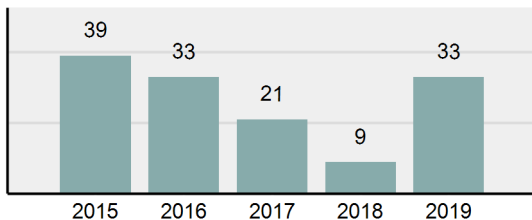

Agency 2019 Crime Report

LEWIS County Sheriff's Office

Population: 3,883
County: Lewis

Offense Overview

- Offense Total 121
- % change from 2018 **63.51%**
- # of cleared offenses 14
- Percent Cleared 11.57%
- Group "A" Crime Rate per 100,000 population 3,116.15
- Summary based reporting crime rate per 100,000 populated is calculated for other state crime comparisons only. 1,493.69

Arrest Overview

- Arrest Total 33
- % change from 2018 **266.67%**
- Adult Arrest total 33
- Juvenile Arrest total 0
- Arrest Rate per 100,000 population 849.86

Total Offenses - 5 year trend

Total Arrests - 5 year trend

Agency 2019 Crime Report

Lewis County Total

Population: 3,883
County: Lewis

Offense Overview

- Offense Total 121
- % change from 2018 **63.51%**
- # of cleared offenses 14
- Percent Cleared 11.57%
- Group "A" Crime Rate per 100,000 population 3,116.15
- Summary based reporting crime rate per 100,000 populated is calculated for other state crime comparisons only. 1,493.69