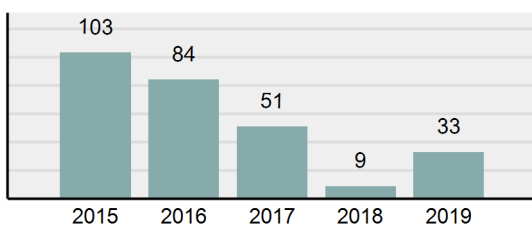

Total Arrests - 5 year trend

Group "A" Offenses	Offenses		Arrests	
	# Reported	# Cleared	Adult	Juvenile
Murder	0	0	0	0
Negligent Manslaughter	0	0	0	0
Rape	0	0	0	0
Sodomy	0	0	0	0
Sexual Assault w/Obj	0	0	0	0
Fondling	0	0	0	0
Aggravated Assault	7	1	1	0
Simple Assault	18	1	1	0
Intimidation	2	0	0	0
Kidnapping	0	0	0	0
Incest	0	0	0	0
Statutory Rape	0	0	0	0
Human Trafficking, Commercial Sex Acts	0	0	0	0
Human Trafficking, Involuntary Servitude	0	0	0	0
Robbery	0	0	0	0
Burglary/Breaking and Entering	11	0	0	0
Larceny/Theft Offenses	31	3	1	0
Motor Vehicle Theft	9	0	0	0
Arson	0	0	0	0
Destruction Of Property	8	0	0	0
Counterfeiting/Forgery	0	0	0	0
Fraud Offenses	2	0	0	0
Embezzlement	0	0	0	0
Extortion/Blackmail	0	0	0	0
Bribery	0	0	0	0
Stolen Property Offenses	0	0	0	0
Drug/Narcotic Violations	15	4	5	0
Drug Equipment Violations	13	4	1	0
Gambling Offenses	0	0	0	0
Pornography/Obscene Material	0	0	0	0
Prostitution Offenses	0	0	0	0
Weapons Law Violations	5	1	1	0
Animal Cruelty	0	0	0	0
Total Group "A"	121	14	10	0

Group "B" Arrests	Arrests	
	Adult	Juvenile
Bad Checks	1	0
Curfew/Loitering/Vagrancy Violations	0	0
Disorderly Conduct	0	0
DUI	7	0
Drunkenness	0	0
Family Offenses, Nonviolent	0	0
Liquor Law Violations	0	0
Peeping Tom	0	0
Trespass of Real Property	1	0
All Other Offenses	14	0
Total Group "B"	23	0