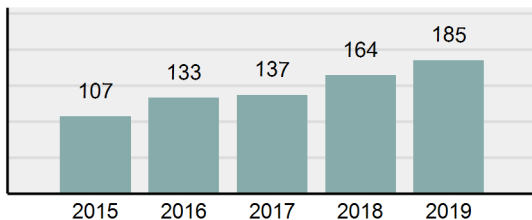

Agency 2019 Crime Report

BLAINE County Sheriff's Office

Population: 7,530
County: Blaine

Offense Overview

- Offense Total 156
- % change from 2018 -5.45%
- # of cleared offenses 113
- Percent Cleared 72.44%
- Group "A" Crime Rate per 100,000 population 2,071.71
- Summary based reporting crime rate per 100,000 populated is calculated for other state crime comparisons only. 332.01

Arrest Overview

- Arrest Total 185
- % change from 2018 12.8%
- Adult Arrest total 181
- Juvenile Arrest total 4
- Arrest Rate per 100,000 population 2,456.84

Total Offenses - 5 year trend

Total Arrests - 5 year trend