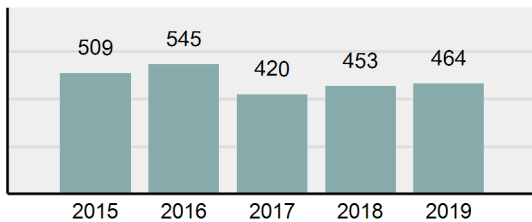

Agency 2019 Crime Report

Blaine County Total

Population: 22,871
County: Blaine

Offense Overview

- Offense Total 464
- % change from 2018 **2.43%**
- # of cleared offenses 321
- Percent Cleared 69.18%
- Group "A" Crime Rate per 100,000 population 2,028.77
- Summary based reporting crime rate per 100,000 populated is calculated for other state crime comparisons only. 568.41

Arrest Overview

- Arrest Total 578
- % change from 2018 **14.46%**
- Adult Arrest total 528
- Juvenile Arrest total 50
- Arrest Rate per 100,000 population 2,527.22

Total Offenses - 5 year trend