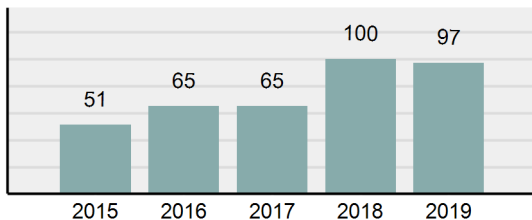

Total Offenses - 5 year trend

Total Arrests - 5 year trend

Group "B" Arrests	Arrests	
	Adult	Juvenile
Bad Checks	1	0
Curfew/Loitering/Vagrancy Violations	0	0
Disorderly Conduct	3	0
DUI	48	1
Drunkenness	0	0
Family Offenses, Nonviolent	1	0
Liquor Law Violations	10	13
Peeping Tom	0	0
Trespass of Real Property	2	0
All Other Offenses	46	12
Total Group "B"	111	26

Agency 2019 Crime Report

KETCHUM Police Department

Population: 2,843
County: Blaine

Offense Overview

- Offense Total 64
- % change from 2018 -25.58%
- # of cleared offenses 37
- Percent Cleared 57.81%
- Group "A" Crime Rate per 100,000 population 2,251.14
- Summary based reporting crime rate per 100,000 populated is calculated for other state crime comparisons only. 914.53

Arrest Overview

- Arrest Total 97
- % change from 2018 -3%
- Adult Arrest total 96
- Juvenile Arrest total 1
- Arrest Rate per 100,000 population 3,411.89

Total Offenses - 5 year trend

Total Arrests - 5 year trend