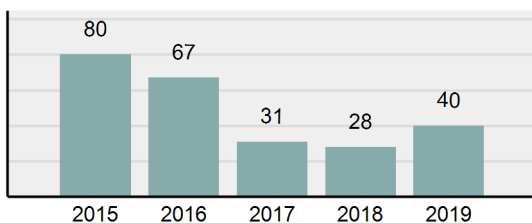

Agency 2019 Crime Report

BELLEVUE MARSHAL

Population: 2,441
County: Blaine

Offense Overview

- Offense Total 51
- % change from 2018 **50%**
- # of cleared offenses 30
- Percent Cleared 58.82%
- Group "A" Crime Rate per 100,000 population 2,089.31
- Summary based reporting crime rate per 100,000 populated is calculated for other state crime comparisons only. 737.40

Arrest Overview

- Arrest Total 40
- % change from 2018 **42.86%**
- Adult Arrest total 36
- Juvenile Arrest total 4
- Arrest Rate per 100,000 population 1,638.67

Total Offenses - 5 year trend

Total Arrests - 5 year trend