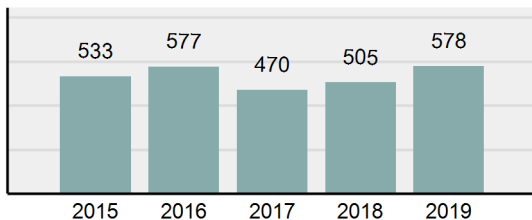

Total Arrests - 5 year trend

Group "A" Offenses	Offenses		Arrests	
	# Reported	# Cleared	Adult	Juvenile
Murder	0	0	0	0
Negligent Manslaughter	0	0	0	0
Rape	4	2	1	0
Sodomy	1	1	0	0
Sexual Assault w/Obj	0	0	0	0
Fondling	4	2	2	0
Aggravated Assault	35	32	29	2
Simple Assault	62	50	34	2
Intimidation	12	5	2	0
Kidnapping	1	1	1	0
Incest	0	0	0	0
Statutory Rape	0	0	0	0
Human Trafficking, Commercial Sex Acts	0	0	0	0
Human Trafficking, Involuntary Servitude	0	0	0	0
Robbery	0	0	0	0
Burglary/Breaking and Entering	24	9	7	1
Larceny/Theft Offenses	60	20	8	3
Motor Vehicle Theft	7	2	1	0
Arson	0	0	0	0
Destruction Of Property	41	10	6	0
Counterfeiting/Forgery	2	1	0	0
Fraud Offenses	23	5	3	1
Embezzlement	0	0	0	0
Extortion/Blackmail	0	0	1	0
Bribery	0	0	0	0
Stolen Property Offenses	2	2	2	0
Drug/Narcotic Violations	102	98	69	12
Drug Equipment Violations	80	77	17	1
Gambling Offenses	0	0	0	0
Pornography/Obscene Material	0	0	0	0
Prostitution Offenses	0	0	0	0
Weapons Law Violations	4	4	2	0
Animal Cruelty	0	0	0	0
Total Group "A"	464	321	185	22

Group "B" Arrests	Arrests	
	Adult	Juvenile
Bad Checks	1	0
Curfew/Loitering/Vagrancy Violations	0	0
Disorderly Conduct	5	0
DUI	205	2
Drunkenness	0	0
Family Offenses, Nonviolent	2	0
Liquor Law Violations	13	13
Peeping Tom	0	0
Trespass of Real Property	4	0
All Other Offenses	113	13
Total Group "B"	343	28