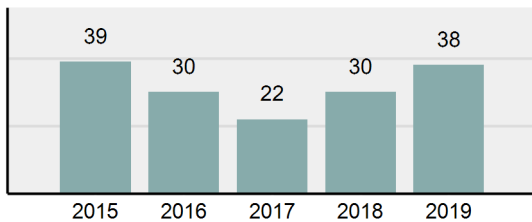

Agency 2019 Crime Report

SUN VALLEY Police Department

Population: 1,482
County: Blaine

Offense Overview

- Offense Total 38
- % change from 2018 **26.67%**
- # of cleared offenses 23
- Percent Cleared 60.53%
- Group "A" Crime Rate per 100,000 population 2,564.10
- Summary based reporting crime rate per 100,000 populated is calculated for other state crime comparisons only. 607.29

Arrest Overview

- Arrest Total 37
- % change from 2018 **76.19%**
- Adult Arrest total 33
- Juvenile Arrest total 4
- Arrest Rate per 100,000 population 2,496.63

Total Offenses - 5 year trend