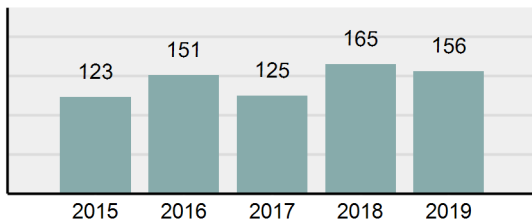

Agency 2019 Crime Report

BLAINE County Sheriff's Office

Population: 7,530
County: Blaine

Offense Overview

- Offense Total 156
- % change from 2018 -5.45%
- # of cleared offenses 113
- Percent Cleared 72.44%
- Group "A" Crime Rate per 100,000 population 2,071.71
- Summary based reporting crime rate per 100,000 populated is calculated for other state crime comparisons only. 332.01

Arrest Overview

- Arrest Total 185
- % change from 2018 12.8%
- Adult Arrest total 181
- Juvenile Arrest total 4
- Arrest Rate per 100,000 population 2,456.84

Total Offenses - 5 year trend