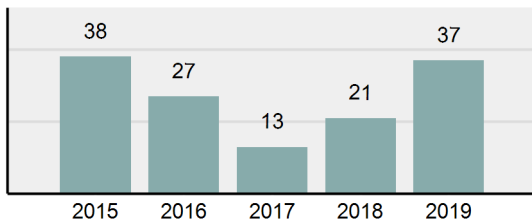

Agency 2019 Crime Report

SUN VALLEY Police Department

Population: 1,482
County: Blaine

Offense Overview

- Offense Total 38
- % change from 2018 **26.67%**
- # of cleared offenses 23
- Percent Cleared 60.53%
- Group "A" Crime Rate per 100,000 population 2,564.10
- Summary based reporting crime rate per 100,000 populated is calculated for other state crime comparisons only. 607.29

Arrest Overview

- Arrest Total 37
- % change from 2018 **76.19%**
- Adult Arrest total 33
- Juvenile Arrest total 4
- Arrest Rate per 100,000 population 2,496.63

Total Offenses - 5 year trend

Total Arrests - 5 year trend