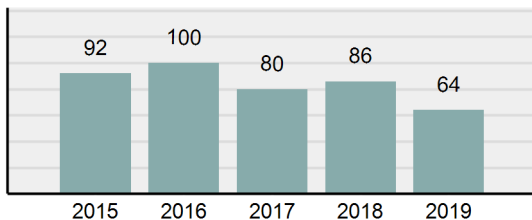

Total Offenses - 5 year trend

Total Arrests - 5 year trend

Group "B" Arrests	Arrests	
	Adult	Juvenile
Bad Checks	1	0
Curfew/Loitering/Vagrancy Violations	0	0
Disorderly Conduct	3	0
DUI	48	1
Drunkenness	0	0
Family Offenses, Nonviolent	1	0
Liquor Law Violations	10	13
Peeping Tom	0	0
Trespass of Real Property	2	0
All Other Offenses	46	12
Total Group "B"	111	26

Agency 2019 Crime Report

KETCHUM Police Department

Population: 2,843
County: Blaine

Offense Overview

- Offense Total 64
- % change from 2018 -25.58%
- # of cleared offenses 37
- Percent Cleared 57.81%
- Group "A" Crime Rate per 100,000 population 2,251.14
- Summary based reporting crime rate per 100,000 populated is calculated for other state crime comparisons only. 914.53

Arrest Overview

- Arrest Total 97
- % change from 2018 -3%
- Adult Arrest total 96
- Juvenile Arrest total 1
- Arrest Rate per 100,000 population 3,411.89

Total Offenses - 5 year trend

Total Arrests - 5 year trend