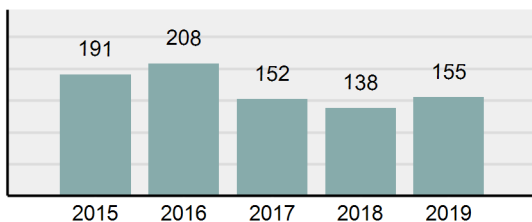

Offense Overview

- Offense Total 155
- % change from 2018 **12.32%**
- # of cleared offenses 118
- Percent Cleared 76.13%
- Group "A" Crime Rate per 100,000 population 1,807.58
- Summary based reporting crime rate per 100,000 populated is calculated for other state crime comparisons only. 606.41

Arrest Overview

- Arrest Total 219
- % change from 2018 **14.06%**
- Adult Arrest total 182
- Juvenile Arrest total 37
- Arrest Rate per 100,000 population 2,553.94

Group "A" Offenses	Offenses		Arrests	
	# Reported	# Cleared	Adult	Juvenile
Murder	0	0	0	0
Negligent Manslaughter	0	0	0	0
Rape	0	0	1	0
Sodomy	1	1	0	0
Sexual Assault w/Obj	0	0	0	0
Fondling	2	1	1	0
Aggravated Assault	19	18	15	2
Simple Assault	19	17	15	1
Intimidation	2	2	1	0
Kidnapping	1	1	1	0
Incest	0	0	0	0
Statutory Rape	0	0	0	0
Human Trafficking, Commercial Sex Acts	0	0	0	0
Human Trafficking, Involuntary Servitude	0	0	0	0
Robbery	0	0	0	0
Burglary/Breaking and Entering	11	4	4	1
Larceny/Theft Offenses	18	10	4	3
Motor Vehicle Theft	4	1	1	0
Arson	0	0	0	0
Destruction Of Property	19	6	5	0
Counterfeiting/Forgery	0	0	0	0
Fraud Offenses	2	2	2	0
Embezzlement	0	0	0	0
Extortion/Blackmail	0	0	1	0
Bribery	0	0	0	0
Stolen Property Offenses	1	1	1	0
Drug/Narcotic Violations	25	24	10	4
Drug Equipment Violations	27	26	7	0
Gambling Offenses	0	0	0	0
Pornography/Obscene Material	0	0	0	0
Prostitution Offenses	0	0	0	0
Weapons Law Violations	4	4	2	0
Animal Cruelty	0	0	0	0
Total Group "A"	155	118	71	11

Total Offenses - 5 year trend