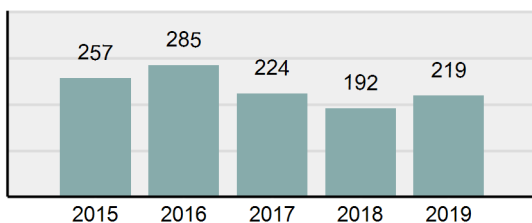

Total Arrests - 5 year trend

Group "B" Arrests	Arrests	
	Adult	Juvenile
Bad Checks	1	0
Curfew/Loitering/Vagrancy Violations	0	0
Disorderly Conduct	3	0
DUI	48	1
Drunkenness	0	0
Family Offenses, Nonviolent	1	0
Liquor Law Violations	10	13
Peeping Tom	0	0
Trespass of Real Property	2	0
All Other Offenses	46	12
Total Group "B"	111	26