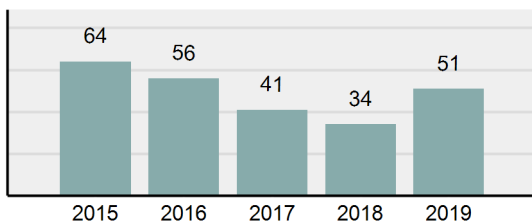

Agency 2019 Crime Report

BELLEVUE MARSHAL

Population: 2,441
County: Blaine

Offense Overview

- Offense Total 51
- % change from 2018 **50%**
- # of cleared offenses 30
- Percent Cleared 58.82%
- Group "A" Crime Rate per 100,000 population 2,089.31
- Summary based reporting crime rate per 100,000 populated is calculated for other state crime comparisons only. 737.40

Arrest Overview

- Arrest Total 40
- % change from 2018 **42.86%**
- Adult Arrest total 36
- Juvenile Arrest total 4
- Arrest Rate per 100,000 population 1,638.67

Total Offenses - 5 year trend

Total Arrests - 5 year trend