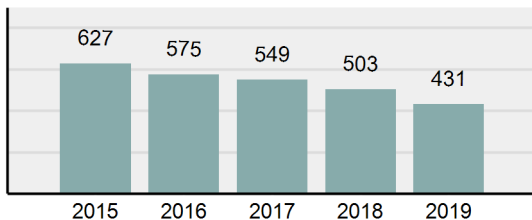

Total Arrests - 5 year trend

Group "A" Offenses	Offenses		Arrests	
	# Reported	# Cleared	Adult	Juvenile
Murder	1	1	1	0
Negligent Manslaughter	0	0	0	0
Rape	1	0	2	0
Sodomy	0	0	0	0
Sexual Assault w/Obj	0	0	0	0
Fondling	9	3	1	0
Aggravated Assault	13	12	13	0
Simple Assault	81	36	26	6
Intimidation	0	0	0	0
Kidnapping	0	0	0	0
Incest	0	0	0	0
Statutory Rape	0	0	0	0
Human Trafficking, Commercial Sex Acts	0	0	0	0
Human Trafficking, Involuntary Servitude	0	0	0	0
Robbery	1	1	1	0
Burglary/Breaking and Entering	59	9	9	3
Larceny/Theft Offenses	118	20	12	9
Motor Vehicle Theft	10	1	0	1
Arson	0	0	0	0
Destruction Of Property	62	10	5	4
Counterfeiting/Forgery	4	0	1	0
Fraud Offenses	18	0	0	0
Embezzlement	0	0	0	0
Extortion/Blackmail	0	0	0	0
Bribery	0	0	0	0
Stolen Property Offenses	0	0	0	0
Drug/Narcotic Violations	112	96	81	27
Drug Equipment Violations	73	63	10	4
Gambling Offenses	0	0	0	0
Pornography/Obscene Material	0	0	0	0
Prostitution Offenses	0	0	0	0
Weapons Law Violations	5	3	1	1
Animal Cruelty	0	0	0	0
Total Group "A"	567	255	163	55

Group "B" Arrests	Arrests	
	Adult	Juvenile
Bad Checks	0	0
Curfew/Loitering/Vagrancy Violations	0	1
Disorderly Conduct	1	0
DUI	75	0
Drunkenness	0	0
Family Offenses, Nonviolent	3	0
Liquor Law Violations	5	0
Peeping Tom	0	0
Trespass of Real Property	9	1
All Other Offenses	87	31
Total Group "B"	180	33