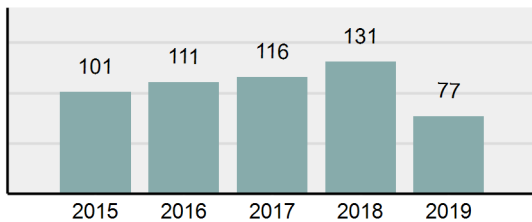

Agency 2019 Crime Report

PRIEST RIVER Police Department

Population: 1,868
County: Bonner

Offense Overview

- Offense Total 77
- % change from 2018 -41.22%
- # of cleared offenses 51
- Percent Cleared 66.23%
- Group "A" Crime Rate per 100,000 population 4,122.06
- Summary based reporting crime rate per 100,000 populated is calculated for other state crime comparisons only. 1,980.73

Arrest Overview

- Arrest Total 81
- % change from 2018 -40%
- Adult Arrest total 70
- Juvenile Arrest total 11
- Arrest Rate per 100,000 population 4,336.19

Total Offenses - 5 year trend