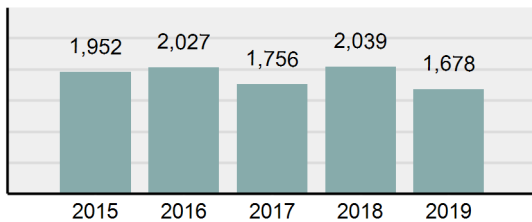

Agency 2019 Crime Report

Bonner County Total

Population: 45,434
County: Bonner

Offense Overview

- Offense Total 1,678
- % change from 2018 -17.7%
- # of cleared offenses 702
- Percent Cleared 41.84%
- Group "A" Crime Rate per 100,000 population 3,693.27
- Summary based reporting crime rate per 100,000 populated is calculated for other state crime comparisons only. 1,505.48

Arrest Overview

- Arrest Total 1,263
- % change from 2018 -20.32%
- Adult Arrest total 1,143
- Juvenile Arrest total 120
- Arrest Rate per 100,000 population 2,779.86

Total Offenses - 5 year trend