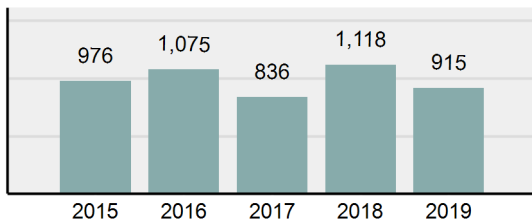

Agency 2019 Crime Report

BONNER County Sheriff's Office

Population: 33,548
County: Bonner

Offense Overview

- Offense Total 915
- % change from 2018 -18.16%
- # of cleared offenses 309
- Percent Cleared 33.77%
- Group "A" Crime Rate per 100,000 population 2,727.44
- Summary based reporting crime rate per 100,000 populated is calculated for other state crime comparisons only. 1,153.57

Arrest Overview

- Arrest Total 608
- % change from 2018 -8.02%
- Adult Arrest total 596
- Juvenile Arrest total 12
- Arrest Rate per 100,000 population 1,812.33

Total Offenses - 5 year trend