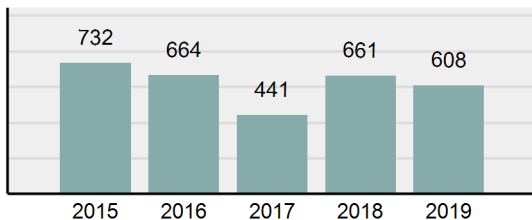

Total Arrests - 5 year trend

Group "A" Offenses	Offenses		Arrests	
	# Reported	# Cleared	Adult	Juvenile
Murder	0	0	0	0
Negligent Manslaughter	0	0	0	0
Rape	1	0	0	0
Sodomy	0	0	0	0
Sexual Assault w/Obj	0	0	0	0
Fondling	22	3	2	0
Aggravated Assault	27	15	14	0
Simple Assault	145	74	29	2
Intimidation	3	0	0	0
Kidnapping	1	1	1	0
Incest	0	0	0	0
Statutory Rape	1	0	0	0
Human Trafficking, Commercial Sex Acts	0	0	0	0
Human Trafficking, Involuntary Servitude	0	0	0	0
Robbery	0	0	0	0
Burglary/Breaking and Entering	115	9	6	0
Larceny/Theft Offenses	199	11	10	3
Motor Vehicle Theft	43	8	0	0
Arson	2	0	0	0
Destruction Of Property	63	8	5	1
Counterfeiting/Forgery	6	0	0	0
Fraud Offenses	34	0	0	0
Embezzlement	1	0	0	0
Extortion/Blackmail	0	0	0	0
Bribery	0	0	0	0
Stolen Property Offenses	2	2	4	0
Drug/Narcotic Violations	132	92	95	2
Drug Equipment Violations	108	79	14	0
Gambling Offenses	0	0	0	0
Pornography/Obscene Material	0	0	0	0
Prostitution Offenses	0	0	0	0
Weapons Law Violations	10	7	4	0
Animal Cruelty	0	0	0	0
Total Group "A"	915	309	184	8

Group "B" Arrests	Arrests	
	Adult	Juvenile
Bad Checks	1	0
Curfew/Loitering/Vagrancy Violations	0	0
Disorderly Conduct	1	0
DUI	67	2
Drunkenness	1	0
Family Offenses, Nonviolent	0	0
Liquor Law Violations	4	0
Peeping Tom	0	0
Trespass of Real Property	14	0
All Other Offenses	324	2
Total Group "B"	412	4