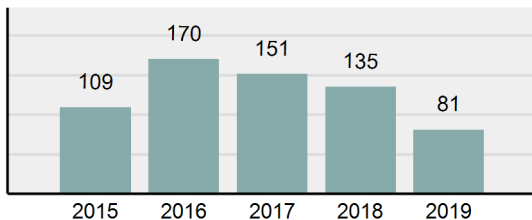

### Offense Overview

- Offense Total 77
- % change from 2018 -41.22%
- # of cleared offenses 51
- Percent Cleared 66.23%
- Group "A" Crime Rate per 100,000 population 4,122.06
- Summary based reporting crime rate per 100,000 populated is calculated for other state crime comparisons only. 1,980.73

### Arrest Overview

- Arrest Total 81
- % change from 2018 -40%
- Adult Arrest total 70
- Juvenile Arrest total 11
- Arrest Rate per 100,000 population 4,336.19

**Total Offenses - 5 year trend**

**Total Arrests - 5 year trend**