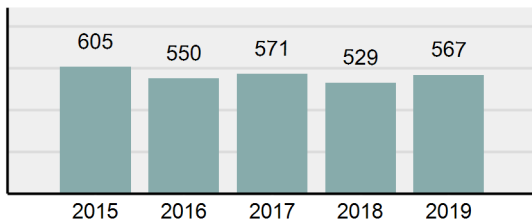

Agency 2019 Crime Report

SANDPOINT Police Department

Population: 8,873
County: Bonner

Offense Overview

- Offense Total 567
- % change from 2018 **7.18%**
- # of cleared offenses 255
- Percent Cleared 44.97%
- Group "A" Crime Rate per 100,000 population 6,390.17
- Summary based reporting crime rate per 100,000 populated is calculated for other state crime comparisons only. 2,287.84

Arrest Overview

- Arrest Total 431
- % change from 2018 **-14.31%**
- Adult Arrest total 343
- Juvenile Arrest total 88
- Arrest Rate per 100,000 population 4,857.43

Total Offenses - 5 year trend