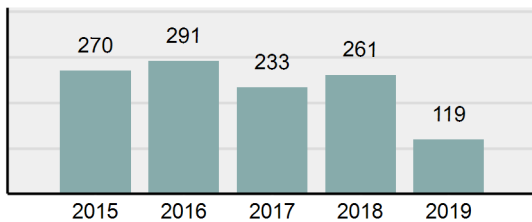

## PONDERAY Police Department

Population: 1,145  
County: Bonner

### Offense Overview

- Offense Total 119
- % change from 2018 -54.41%
- # of cleared offenses 87
- Percent Cleared 73.11%
- Group "A" Crime Rate per 100,000 population 10,393.01
- Summary based reporting crime rate per 100,000 populated is calculated for other state crime comparisons only. 4,978.17

### Arrest Overview

- Arrest Total 143
- % change from 2018 -50%
- Adult Arrest total 134
- Juvenile Arrest total 9
- Arrest Rate per 100,000 population 12,489.08

**Total Offenses - 5 year trend**

**Total Arrests - 5 year trend**

## Bonner County Total

Population: 45,434  
County: Bonner