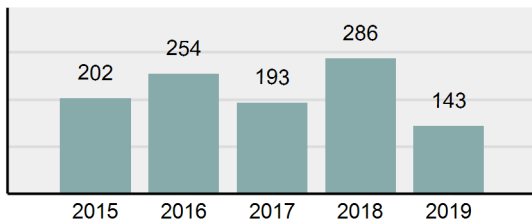

### Offense Overview

- Offense Total 119
- % change from 2018 -54.41%
- # of cleared offenses 87
- Percent Cleared 73.11%
- Group "A" Crime Rate per 100,000 population 10,393.01
- Summary based reporting crime rate per 100,000 populated is calculated for other state crime comparisons only. 4,978.17

### Arrest Overview

- Arrest Total 143
- % change from 2018 -50%
- Adult Arrest total 134
- Juvenile Arrest total 9
- Arrest Rate per 100,000 population 12,489.08

**Total Offenses - 5 year trend**

**Total Arrests - 5 year trend**

## Bonner County Total

Population: 45,434  
County: Bonner