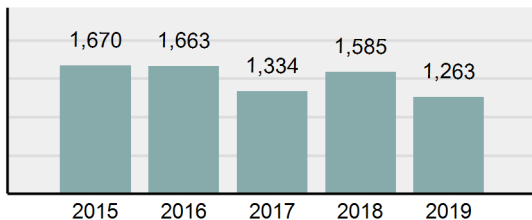

Total Arrests - 5 year trend

Group "A" Offenses	Offenses		Arrests	
	# Reported	# Cleared	Adult	Juvenile
Murder	1	1	1	0
Negligent Manslaughter	0	0	0	0
Rape	5	3	4	0
Sodomy	0	0	0	0
Sexual Assault w/Obj	0	0	0	0
Fondling	31	6	4	0
Aggravated Assault	45	31	32	0
Simple Assault	256	135	71	9
Intimidation	5	1	0	0
Kidnapping	2	2	1	0
Incest	0	0	0	0
Statutory Rape	3	2	0	0
Human Trafficking, Commercial Sex Acts	0	0	0	0
Human Trafficking, Involuntary Servitude	0	0	0	0
Robbery	1	1	1	0
Burglary/Breaking and Entering	184	22	18	5
Larceny/Theft Offenses	390	76	58	19
Motor Vehicle Theft	56	9	0	1
Arson	2	0	0	0
Destruction Of Property	132	20	11	6
Counterfeiting/Forgery	11	0	1	0
Fraud Offenses	58	2	0	0
Embezzlement	1	0	0	0
Extortion/Blackmail	0	0	0	0
Bribery	0	0	0	0
Stolen Property Offenses	2	2	6	0
Drug/Narcotic Violations	275	217	199	32
Drug Equipment Violations	198	158	27	4
Gambling Offenses	0	0	0	0
Pornography/Obscene Material	0	0	0	0
Prostitution Offenses	0	0	0	0
Weapons Law Violations	20	14	8	1
Animal Cruelty	0	0	0	0
Total Group "A"	1,678	702	442	77

Group "B" Arrests	Arrests	
	Adult	Juvenile
Bad Checks	1	0
Curfew/Loitering/Vagrancy Violations	0	1
Disorderly Conduct	3	0
DUI	170	2
Drunkenness	1	0
Family Offenses, Nonviolent	3	0
Liquor Law Violations	9	0
Peeping Tom	0	0
Trespass of Real Property	27	1
All Other Offenses	487	39
Total Group "B"	701	43