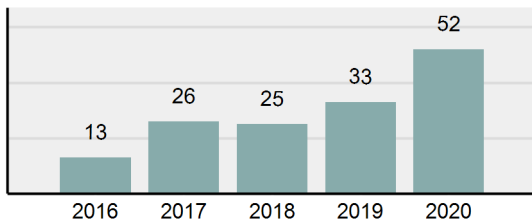

Agency 2020 Crime Report

Butte County Total

Population: 2,583
County: Butte

Offense Overview

- Offense Total 52
- % change from 2019 **57.58%**
- # of cleared offenses 13
- Percent Cleared 25%
- Group "A" Crime Rate per 100,000 population 2,013.16
- Summary based reporting crime rate per 100,000 populated is calculated for other state crime comparisons only. 348.43

Arrest Overview

- Arrest Total 39
- % change from 2019 **56%**
- Adult Arrest total 39
- Juvenile Arrest total 0
- Arrest Rate per 100,000 population 1,509.87

Total Offenses - 5 year trend

Total Arrests - 5 year trend