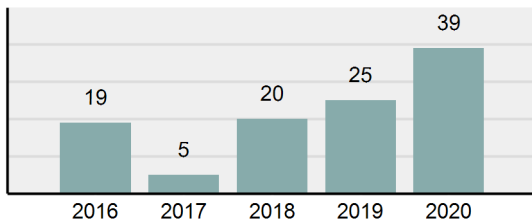

Agency 2020 Crime Report

Butte County Total

Population: 2,583
County: Butte

Offense Overview

- Offense Total 52
- % change from 2019 **57.58%**
- # of cleared offenses 13
- Percent Cleared 25%
- Group "A" Crime Rate per 100,000 population 2,013.16
- Summary based reporting crime rate per 100,000 populated is calculated for other state crime comparisons only. 348.43

Arrest Overview

- Arrest Total 39
- % change from 2019 **56%**
- Adult Arrest total 39
- Juvenile Arrest total 0
- Arrest Rate per 100,000 population 1,509.87

Total Offenses - 5 year trend

Total Arrests - 5 year trend