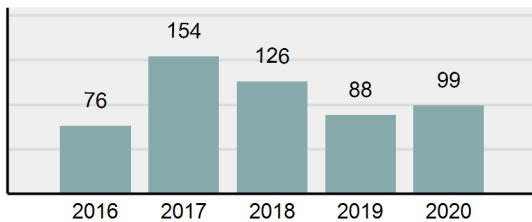

Agency 2020 Crime Report

Oneida County Total

Population: 4,593
County: Oneida

Offense Overview

- Offense Total 99
- % change from 2019 **12.5%**
- # of cleared offenses 17
- Percent Cleared 17.17%
- Group "A" Crime Rate per 100,000 population 2,155.45
- Summary based reporting crime rate per 100,000 populated is calculated for other state crime comparisons only. 892.66

Arrest Overview

- Arrest Total 36
- % change from 2019 **-58.14%**
- Adult Arrest total 33
- Juvenile Arrest total 3
- Arrest Rate per 100,000 population 783.80

Total Offenses - 5 year trend