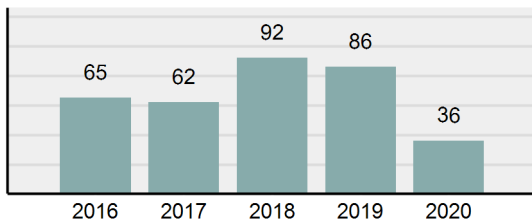

### Offense Overview

- Offense Total 99
- % change from 2019 **12.5%**
- # of cleared offenses 17
- Percent Cleared 17.17%
- Group "A" Crime Rate per 100,000 population 2,155.45
- Summary based reporting crime rate per 100,000 populated is calculated for other state crime comparisons only. 892.66

### Arrest Overview

- Arrest Total 36
- % change from 2019 **-58.14%**
- Adult Arrest total 33
- Juvenile Arrest total 3
- Arrest Rate per 100,000 population 783.80

**Total Offenses - 5 year trend**

**Total Arrests - 5 year trend**