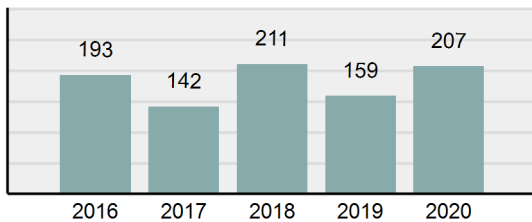

## AMERICAN FALLS Police Department

Population: 4,298  
County: Power

### Offense Overview

- Offense Total 207
- % change from 2019 **30.19%**
- # of cleared offenses 104
- Percent Cleared 50.24%
- Group "A" Crime Rate per 100,000 population 4,816.19
- Summary based reporting crime rate per 100,000 populated is calculated for other state crime comparisons only. 1,791.53

### Arrest Overview

- Arrest Total 112
- % change from 2019 **17.89%**
- Adult Arrest total 98
- Juvenile Arrest total 14
- Arrest Rate per 100,000 population 2,605.86

**Total Offenses - 5 year trend**

**Total Arrests - 5 year trend**

## Power County Total

Population: 7,702  
County: Power