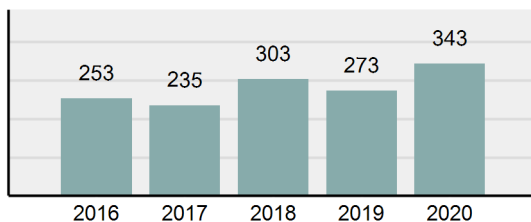

Offense Overview

- Offense Total 343
- % change from 2019 **25.64%**
- # of cleared offenses 152
- Percent Cleared 44.31%
- Group "A" Crime Rate per 100,000 population 4,453.39
- Summary based reporting crime rate per 100,000 populated is calculated for other state crime comparisons only. 1,947.55

Arrest Overview

- Arrest Total 199
- % change from 2019 **5.85%**
- Adult Arrest total 181
- Juvenile Arrest total 18
- Arrest Rate per 100,000 population 2,583.74

Group "A" Offenses	Offenses		Arrests	
	# Reported	# Cleared	Adult	Juvenile
Murder	0	0	0	0
Negligent Manslaughter	0	0	0	0
Rape	2	1	0	0
Sodomy	0	0	0	0
Sexual Assault w/Obj	0	0	0	0
Fondling	7	1	0	0
Aggravated Assault	22	17	10	0
Simple Assault	55	42	19	3
Intimidation	0	0	0	0
Kidnapping	0	0	0	0
Incest	0	0	0	0
Statutory Rape	0	0	0	0
Human Trafficking, Commercial Sex Acts	0	0	0	0
Human Trafficking, Involuntary Servitude	0	0	0	0
Robbery	0	0	0	0
Burglary/Breaking and Entering	29	2	1	0
Larceny/Theft Offenses	70	25	5	0
Motor Vehicle Theft	25	2	1	0
Arson	2	1	1	0
Destruction Of Property	50	8	3	1
Counterfeiting/Forgery	2	1	1	0
Fraud Offenses	4	1	0	0
Embezzlement	0	0	0	0
Extortion/Blackmail	0	0	0	0
Bribery	0	0	0	0
Stolen Property Offenses	10	2	0	0
Drug/Narcotic Violations	26	19	19	3
Drug Equipment Violations	35	26	10	2
Gambling Offenses	0	0	0	0
Pornography/Obscene Material	0	0	0	0
Prostitution Offenses	0	0	0	0
Weapons Law Violations	4	4	3	0
Animal Cruelty	0	0	0	0
Total Group "A"	343	152	73	9

Total Offenses - 5 year trend