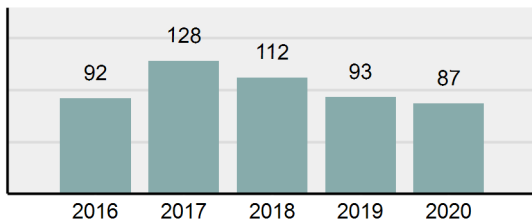

## POWER County Sheriff's Office

Population: 3,404  
County: Power

### Offense Overview

- Offense Total 136
- % change from 2019 **19.3%**
- # of cleared offenses 48
- Percent Cleared 35.29%
- Group "A" Crime Rate per 100,000 population 3,995.30
- Summary based reporting crime rate per 100,000 populated is calculated for other state crime comparisons only. 2,144.54

### Arrest Overview

- Arrest Total 87
- % change from 2019 **-6.45%**
- Adult Arrest total 83
- Juvenile Arrest total 4
- Arrest Rate per 100,000 population 2,555.82

**Total Offenses - 5 year trend**

**Total Arrests - 5 year trend**