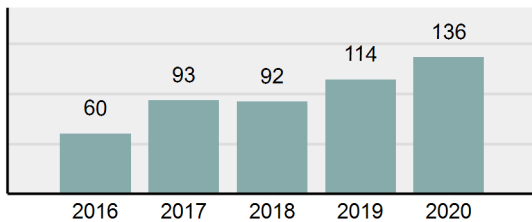

Agency 2020 Crime Report

POWER County Sheriff's Office

Population: 3,404
County: Power

Offense Overview

- Offense Total 136
- % change from 2019 **19.3%**
- # of cleared offenses 48
- Percent Cleared 35.29%
- Group "A" Crime Rate per 100,000 population 3,995.30
- Summary based reporting crime rate per 100,000 populated is calculated for other state crime comparisons only. 2,144.54

Arrest Overview

- Arrest Total 87
- % change from 2019 **-6.45%**
- Adult Arrest total 83
- Juvenile Arrest total 4
- Arrest Rate per 100,000 population 2,555.82

Total Offenses - 5 year trend