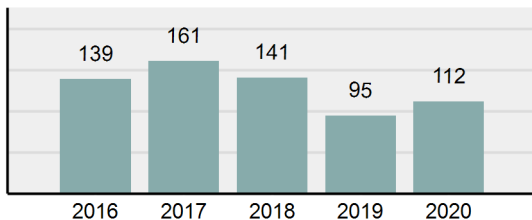

### Offense Overview

- Offense Total 207
- % change from 2019 **30.19%**
- # of cleared offenses 104
- Percent Cleared 50.24%
- Group "A" Crime Rate per 100,000 population 4,816.19
- Summary based reporting crime rate per 100,000 populated is calculated for other state crime comparisons only. 1,791.53

### Arrest Overview

- Arrest Total 112
- % change from 2019 **17.89%**
- Adult Arrest total 98
- Juvenile Arrest total 14
- Arrest Rate per 100,000 population 2,605.86

**Total Offenses - 5 year trend**

**Total Arrests - 5 year trend**

## Power County Total

Population: 7,702  
County: Power