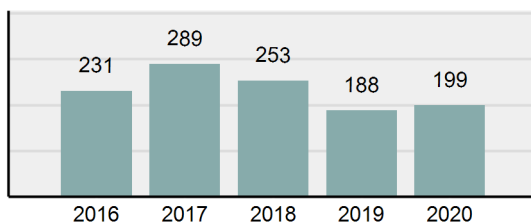

Total Arrests - 5 year trend

Group "B" Arrests	Arrests	
	Adult	Juvenile
Bad Checks	0	0
Curfew/Loitering/Vagrancy Violations	0	1
Disorderly Conduct	0	0
DUI	28	0
Drunkenness	0	0
Family Offenses, Nonviolent	0	0
Liquor Law Violations	2	1
Peeping Tom	0	0
Trespass of Real Property	3	0
All Other Offenses	75	7
Total Group "B"	108	9