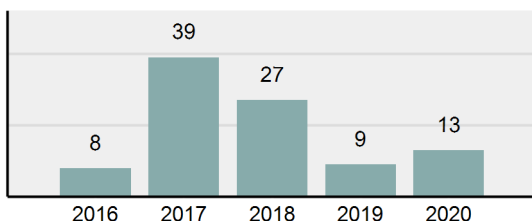

### Offense Overview

- Offense Total 17
- % change from 2019 **0%**
- # of cleared offenses 10
- Percent Cleared 58.82%
- Group "A" Crime Rate per 100,000 population 3,617.02
- Summary based reporting crime rate per 100,000 populated is calculated for other state crime comparisons only. 425.53

### Arrest Overview

- Arrest Total 13
- % change from 2019 **44.44%**
- Adult Arrest total 13
- Juvenile Arrest total 0
- Arrest Rate per 100,000 population 2,765.96

**Total Offenses - 5 year trend**

**Total Arrests - 5 year trend**