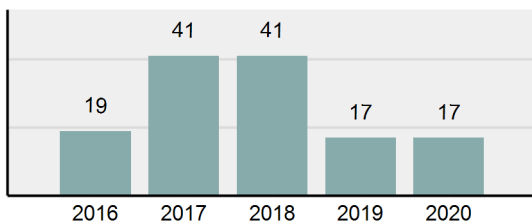

Agency 2020 Crime Report

IDAHO CITY Police Department

Population: 470

County: Boise

Offense Overview

- Offense Total 17
- % change from 2019 **0%**
- # of cleared offenses 10
- Percent Cleared 58.82%
- Group "A" Crime Rate per 100,000 population 3,617.02
- Summary based reporting crime rate per 100,000 populated is calculated for other state crime comparisons only. 425.53

Arrest Overview

- Arrest Total 13
- % change from 2019 **44.44%**
- Adult Arrest total 13
- Juvenile Arrest total 0
- Arrest Rate per 100,000 population 2,765.96

Total Offenses - 5 year trend