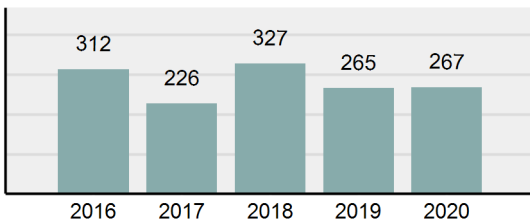

Agency 2020 Crime Report

BOISE County Sheriff's Office

Population: 7,519
County: Boise

Offense Overview

- Offense Total 267
- % change from 2019 **0.75%**
- # of cleared offenses 147
- Percent Cleared 55.06%
- Group "A" Crime Rate per 100,000 population 3,551.00
- Summary based reporting crime rate per 100,000 populated is calculated for other state crime comparisons only. 1,077.27

Arrest Overview

- Arrest Total 154
- % change from 2019 **21.26%**
- Adult Arrest total 152
- Juvenile Arrest total 2
- Arrest Rate per 100,000 population 2,048.14

Total Offenses - 5 year trend