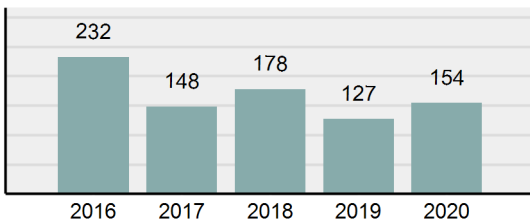

## BOISE County Sheriff's Office

Population: 7,519  
County: Boise

### Offense Overview

- Offense Total 267
- % change from 2019 **0.75%**
- # of cleared offenses 147
- Percent Cleared 55.06%
- Group "A" Crime Rate per 100,000 population 3,551.00
- Summary based reporting crime rate per 100,000 populated is calculated for other state crime comparisons only. 1,077.27

### Arrest Overview

- Arrest Total 154
- % change from 2019 **21.26%**
- Adult Arrest total 152
- Juvenile Arrest total 2
- Arrest Rate per 100,000 population 2,048.14

**Total Offenses - 5 year trend**

**Total Arrests - 5 year trend**