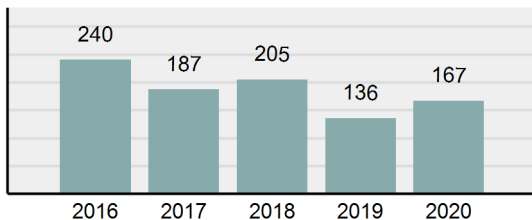

Total Arrests - 5 year trend

Group "B" Arrests	Arrests	
	Adult	Juvenile
Bad Checks	0	0
Curfew/Loitering/Vagrancy Violations	1	0
Disorderly Conduct	4	0
DUI	38	0
Drunkenness	1	0
Family Offenses, Nonviolent	0	0
Liquor Law Violations	3	0
Peeping Tom	0	0
Trespass of Real Property	5	0
All Other Offenses	33	0
Total Group "B"	85	0