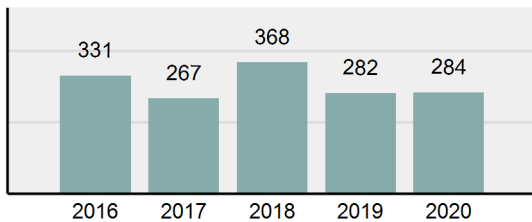

Offense Overview

- Offense Total 284
- % change from 2019 **0.71%**
- # of cleared offenses 157
- Percent Cleared 55.28%
- Group "A" Crime Rate per 100,000 population 3,554.89
- Summary based reporting crime rate per 100,000 populated is calculated for other state crime comparisons only. 1,038.93

Arrest Overview

- Arrest Total 167
- % change from 2019 **22.79%**
- Adult Arrest total 165
- Juvenile Arrest total 2
- Arrest Rate per 100,000 population 2,090.37

Group "A" Offenses	Offenses		Arrests	
	# Reported	# Cleared	Adult	Juvenile
Murder	0	0	0	0
Negligent Manslaughter	0	0	0	0
Rape	5	1	0	0
Sodomy	0	0	0	0
Sexual Assault w/Obj	1	0	0	0
Fondling	5	2	0	0
Aggravated Assault	25	16	11	1
Simple Assault	53	35	17	0
Intimidation	17	10	3	0
Kidnapping	0	0	0	0
Incest	0	0	0	0
Statutory Rape	0	0	0	0
Human Trafficking, Commercial Sex Acts	0	0	0	0
Human Trafficking, Involuntary Servitude	0	0	0	0
Robbery	0	0	0	0
Burglary/Breaking and Entering	6	1	0	0
Larceny/Theft Offenses	36	4	0	0
Motor Vehicle Theft	9	4	3	0
Arson	2	1	0	0
Destruction Of Property	16	6	6	0
Counterfeiting/Forgery	2	0	0	0
Fraud Offenses	12	0	0	0
Embezzlement	0	0	0	0
Extortion/Blackmail	0	0	0	0
Bribery	0	0	0	0
Stolen Property Offenses	1	1	1	0
Drug/Narcotic Violations	39	33	23	1
Drug Equipment Violations	42	32	11	0
Gambling Offenses	0	0	0	0
Pornography/Obscene Material	2	2	0	0
Prostitution Offenses	0	0	0	0
Weapons Law Violations	11	9	5	0
Animal Cruelty	0	0	0	0
Total Group "A"	284	157	80	2

Total Offenses - 5 year trend