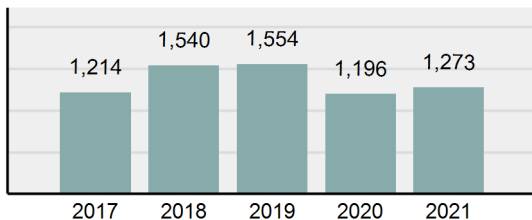

Agency 2021 Crime Report

BONNEVILLE County Sheriff's Office

Population: 62,285
County: Bonneville

Offense Overview

- Offense Total 2,525
- % change from 2020 **8.18%**
- # of cleared offenses 933
- Percent Cleared 36.95%
- Group "A" Crime Rate per 100,000 population 4,053.95
- Summary based reporting crime rate per 100,000 populated is calculated for other state crime comparisons only. 1,265.15

Arrest Overview

- Arrest Total 1,273
- % change from 2020 **6.44%**
- Adult Arrest total 1,101
- Juvenile Arrest total 172
- Arrest Rate per 100,000 population 2,043.83

Total Offenses - 5 year trend

Total Arrests - 5 year trend