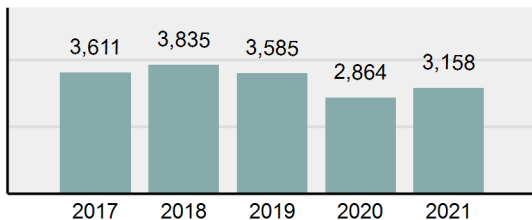

Agency 2021 Crime Report

Bonneville County Total

Population: 127,077
County: Bonneville

Offense Overview

- Offense Total 5,921
- % change from 2020 **2.09%**
- # of cleared offenses 2,408
- Percent Cleared 40.67%
- Group "A" Crime Rate per 100,000 population 4,659.38
- Summary based reporting crime rate per 100,000 populated is calculated for other state crime comparisons only. 1,602.18

Arrest Overview

- Arrest Total 3,158
- % change from 2020 **10.27%**
- Adult Arrest total 2,757
- Juvenile Arrest total 401
- Arrest Rate per 100,000 population 2,485.11

Group "A" Offenses	Offenses		Arrests	
	# Reported	# Cleared	Adult	Juvenile
Murder	3	2	0	0
Negligent Manslaughter	1	1	0	0
Rape	76	15	1	0
Sodomy	2	0	0	0
Sexual Assault w/Obj	6	2	0	0
Fondling	136	28	8	0
Aggravated Assault	266	156	104	3
Simple Assault	936	456	177	78
Intimidation	187	49	23	6
Kidnapping	42	20	6	0
Incest	0	0	0	0
Statutory Rape	5	1	0	0
Human Trafficking, Commercial Sex Acts	0	0	0	0
Human Trafficking, Involuntary Servitude	0	0	0	0
Robbery	11	3	0	0
Burglary/Breaking and Entering	457	82	58	18
Larceny/Theft Offenses	1,008	249	168	56
Motor Vehicle Theft	204	37	11	13
Arson	11	3	1	0
Destruction Of Property	769	138	36	38
Counterfeiting/Forgery	95	17	8	1
Fraud Offenses	320	40	16	2
Embezzlement	2	0	0	0
Extortion/Blackmail	5	1	0	0
Bribery	0	0	0	0
Stolen Property Offenses	35	17	10	0
Drug/Narcotic Violations	632	529	415	44
Drug Equipment Violations	578	499	163	20
Gambling Offenses	0	0	0	0
Pornography/Obscene Material	49	8	2	2
Prostitution Offenses	1	0	0	0
Weapons Law Violations	84	55	20	9
Animal Cruelty	0	0	0	0
Total Group "A"	5,921	2,408	1,227	290

Total Offenses - 5 year trend

Total Arrests - 5 year trend

Group "B" Arrests	Arrests	
	Adult	Juvenile
Bad Checks	1	0
Curfew/Loitering/Vagrancy Violations	0	1
Disorderly Conduct	35	35
DUI	277	4
Drunkenness	3	0
Family Offenses, Nonviolent	6	0
Liquor Law Violations	24	0
Peeping Tom	0	0
Trespass of Real Property	28	0
All Other Offenses	1,156	71
Total Group "B"	1,530	111