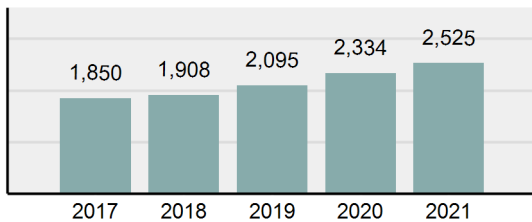

Arrest Overview

- Arrest Total 1,885
- % change from 2020 **13.01%**
- Adult Arrest total 1,656
- Juvenile Arrest total 229
- Arrest Rate per 100,000 population 2,909.31

Total Offenses - 5 year trend

Total Arrests - 5 year trend

Agency 2021 Crime Report

BONNEVILLE County Sheriff's Office

Population: 62,285
County: Bonneville

Offense Overview

- Offense Total 2,525
- % change from 2020 **8.18%**
- # of cleared offenses 933
- Percent Cleared 36.95%
- Group "A" Crime Rate per 100,000 population 4,053.95
- Summary based reporting crime rate per 100,000 populated is calculated for other state crime comparisons only. 1,265.15

Arrest Overview

- Arrest Total 1,273
- % change from 2020 **6.44%**
- Adult Arrest total 1,101
- Juvenile Arrest total 172
- Arrest Rate per 100,000 population 2,043.83

Total Offenses - 5 year trend

Total Arrests - 5 year trend