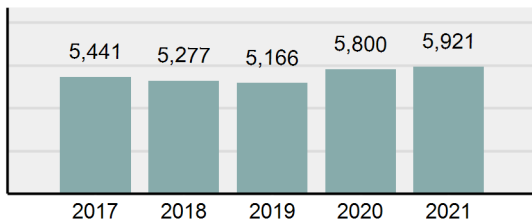

Arrest Overview

- Arrest Total 3,158
- % change from 2020 **10.27%**
- Adult Arrest total 2,757
- Juvenile Arrest total 401
- Arrest Rate per 100,000 population 2,485.11

Group "A" Offenses	Offenses		Arrests	
	# Reported	# Cleared	Adult	Juvenile
Murder	3	2	0	0
Negligent Manslaughter	1	1	0	0
Rape	76	15	1	0
Sodomy	2	0	0	0
Sexual Assault w/Obj	6	2	0	0
Fondling	136	28	8	0
Aggravated Assault	266	156	104	3
Simple Assault	936	456	177	78
Intimidation	187	49	23	6
Kidnapping	42	20	6	0
Incest	0	0	0	0
Statutory Rape	5	1	0	0
Human Trafficking, Commercial Sex Acts	0	0	0	0
Human Trafficking, Involuntary Servitude	0	0	0	0
Robbery	11	3	0	0
Burglary/Breaking and Entering	457	82	58	18
Larceny/Theft Offenses	1,008	249	168	56
Motor Vehicle Theft	204	37	11	13
Arson	11	3	1	0
Destruction Of Property	769	138	36	38
Counterfeiting/Forgery	95	17	8	1
Fraud Offenses	320	40	16	2
Embezzlement	2	0	0	0
Extortion/Blackmail	5	1	0	0
Bribery	0	0	0	0
Stolen Property Offenses	35	17	10	0
Drug/Narcotic Violations	632	529	415	44
Drug Equipment Violations	578	499	163	20
Gambling Offenses	0	0	0	0
Pornography/Obscene Material	49	8	2	2
Prostitution Offenses	1	0	0	0
Weapons Law Violations	84	55	20	9
Animal Cruelty	0	0	0	0
Total Group "A"	5,921	2,408	1,227	290

Total Offenses - 5 year trend