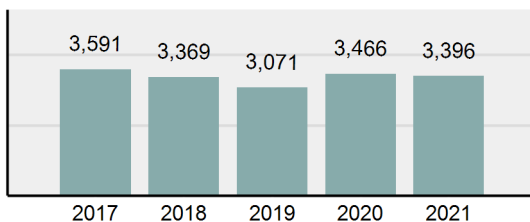

Agency 2021 Crime Report

IDAHO FALLS Police Department

Population: 64,792
County: Bonneville

Offense Overview

- Offense Total 3,396
- % change from 2020 **-2.02%**
- # of cleared offenses 1,475
- Percent Cleared 43.43%
- Group "A" Crime Rate per 100,000 population 5,241.39
- Summary based reporting crime rate per 100,000 populated is calculated for other state crime comparisons only. 1,926.16

Arrest Overview

- Arrest Total 1,885
- % change from 2020 **13.01%**
- Adult Arrest total 1,656
- Juvenile Arrest total 229
- Arrest Rate per 100,000 population 2,909.31

Total Offenses - 5 year trend

Total Arrests - 5 year trend

Agency 2021 Crime Report

Bonneville County Total

Population: 127,077
County: Bonneville

Offense Overview

- Offense Total 5,921
- % change from 2020 **2.09%**
- # of cleared offenses 2,408
- Percent Cleared 40.67%
- Group "A" Crime Rate per 100,000 population 4,659.38
- Summary based reporting crime rate per 100,000 populated is calculated for other state crime comparisons only. 1,602.18