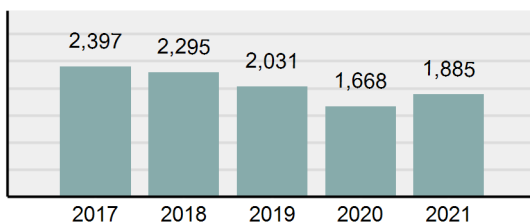

Agency 2021 Crime Report

IDAHO FALLS Police Department

Population: 64,792
County: Bonneville

Offense Overview

- Offense Total 3,396
- % change from 2020 **-2.02%**
- # of cleared offenses 1,475
- Percent Cleared 43.43%
- Group "A" Crime Rate per 100,000 population 5,241.39
- Summary based reporting crime rate per 100,000 populated is calculated for other state crime comparisons only. 1,926.16

Arrest Overview

- Arrest Total 1,885
- % change from 2020 **13.01%**
- Adult Arrest total 1,656
- Juvenile Arrest total 229
- Arrest Rate per 100,000 population 2,909.31

Total Offenses - 5 year trend

Total Arrests - 5 year trend

Agency 2021 Crime Report

Bonneville County Total

Population: 127,077
County: Bonneville

Offense Overview

- Offense Total 5,921
- % change from 2020 **2.09%**
- # of cleared offenses 2,408
- Percent Cleared 40.67%
- Group "A" Crime Rate per 100,000 population 4,659.38
- Summary based reporting crime rate per 100,000 populated is calculated for other state crime comparisons only. 1,602.18