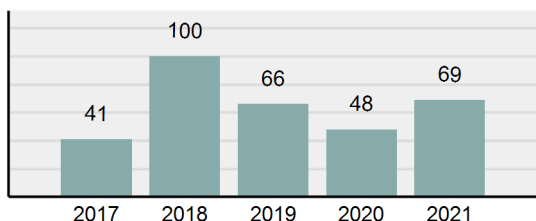

Total Offenses - 5 year trend

Total Arrests - 5 year trend

Group "B" Arrests	Arrests	
	Adult	Juvenile
Bad Checks	0	0
Curfew/Loitering/Vagrancy Violations	0	0
Disorderly Conduct	0	0
DUI	50	2
Drunkenness	1	0
Family Offenses, Nonviolent	0	0
Liquor Law Violations	1	0
Peeping Tom	0	0
Trespass of Real Property	4	0
All Other Offenses	25	1
Total Group "B"	81	3

Agency 2021 Crime Report

BOUNDARY County Sheriff's Office

Population: 10,439
County: Boundary

Offense Overview

- Offense Total 139
- % change from 2020 -23.2%
- # of cleared offenses 97
- Percent Cleared 69.78%
- Group "A" Crime Rate per 100,000 population 1,331.55
- Summary based reporting crime rate per 100,000 populated is calculated for other state crime comparisons only. 354.44

Arrest Overview

- Arrest Total 69
- % change from 2020 43.75%
- Adult Arrest total 67
- Juvenile Arrest total 2
- Arrest Rate per 100,000 population 660.98

Total Offenses - 5 year trend

Total Arrests - 5 year trend