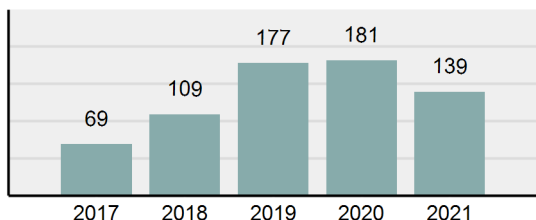

Arrest Overview

- Arrest Total 177
- % change from 2020 **24.65%**
- Adult Arrest total 163
- Juvenile Arrest total 14
- Arrest Rate per 100,000 population 6,526.55

Group "A" Offenses	Offenses		Arrests	
	# Reported	# Cleared	Adult	Juvenile
Murder	0	0	0	0
Negligent Manslaughter	0	0	0	0
Rape	1	1	1	0
Sodomy	4	4	0	0
Sexual Assault w/Obj	0	0	0	0
Fondling	5	4	3	0
Aggravated Assault	7	7	5	0
Simple Assault	18	12	3	0
Intimidation	0	0	0	0
Kidnapping	0	0	0	0
Incest	0	0	0	0
Statutory Rape	0	0	0	0
Human Trafficking, Commercial Sex Acts	0	0	0	0
Human Trafficking, Involuntary Servitude	0	0	0	0
Robbery	0	0	0	0
Burglary/Breaking and Entering	3	1	1	0
Larceny/Theft Offenses	10	6	6	1
Motor Vehicle Theft	1	0	0	0
Arson	0	0	0	0
Destruction Of Property	5	2	0	1
Counterfeiting/Forgery	0	0	0	0
Fraud Offenses	2	1	0	0
Embezzlement	0	0	0	0
Extortion/Blackmail	0	0	0	0
Bribery	0	0	0	0
Stolen Property Offenses	0	0	0	0
Drug/Narcotic Violations	77	73	62	7
Drug Equipment Violations	62	57	0	2
Gambling Offenses	0	0	0	0
Pornography/Obscene Material	0	0	0	0
Prostitution Offenses	0	0	0	0
Weapons Law Violations	2	1	1	0
Animal Cruelty	0	0	0	0
Total Group "A"	197	169	82	11

Agency 2021 Crime Report

BOUNDARY County Sheriff's Office

Population: 10,439
County: Boundary

Offense Overview

- Offense Total 139
- % change from 2020 -23.2%
- # of cleared offenses 97
- Percent Cleared 69.78%
- Group "A" Crime Rate per 100,000 population 1,331.55
- Summary based reporting crime rate per 100,000 populated is calculated for other state crime comparisons only. 354.44

Arrest Overview

- Arrest Total 69
- % change from 2020 43.75%
- Adult Arrest total 67
- Juvenile Arrest total 2
- Arrest Rate per 100,000 population 660.98

Total Offenses - 5 year trend

Total Arrests - 5 year trend