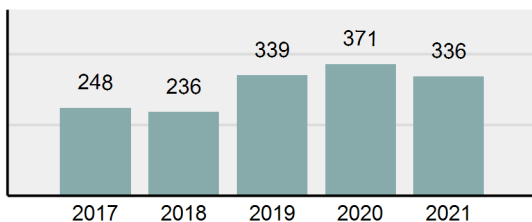

Offense Overview

- Offense Total 336
- % change from 2020 -9.43%
- # of cleared offenses 266
- Percent Cleared 79.17%
- Group "A" Crime Rate per 100,000 population 2,554.94
- Summary based reporting crime rate per 100,000 populated is calculated for other state crime comparisons only. 448.64

Arrest Overview

- Arrest Total 246
- % change from 2020 29.47%
- Adult Arrest total 230
- Juvenile Arrest total 16
- Arrest Rate per 100,000 population 1,870.58

Group "A" Offenses	Offenses		Arrests	
	# Reported	# Cleared	Adult	Juvenile
Murder	0	0	0	0
Negligent Manslaughter	0	0	0	0
Rape	3	1	1	0
Sodomy	5	5	0	0
Sexual Assault w/Obj	0	0	0	0
Fondling	5	4	3	0
Aggravated Assault	10	10	6	0
Simple Assault	39	30	7	0
Intimidation	3	2	0	0
Kidnapping	0	0	0	0
Incest	0	0	0	0
Statutory Rape	0	0	0	0
Human Trafficking, Commercial Sex Acts	0	0	0	0
Human Trafficking, Involuntary Servitude	0	0	0	0
Robbery	0	0	0	0
Burglary/Breaking and Entering	15	3	3	0
Larceny/Theft Offenses	25	9	9	1
Motor Vehicle Theft	6	2	1	0
Arson	0	0	0	0
Destruction Of Property	15	6	1	2
Counterfeiting/Forgery	2	1	0	0
Fraud Offenses	2	1	0	0
Embezzlement	0	0	0	0
Extortion/Blackmail	0	0	0	0
Bribery	0	0	0	0
Stolen Property Offenses	1	1	0	0
Drug/Narcotic Violations	106	101	87	7
Drug Equipment Violations	93	86	6	2
Gambling Offenses	0	0	0	0
Pornography/Obscene Material	2	1	1	0
Prostitution Offenses	0	0	0	0
Weapons Law Violations	4	3	1	0
Animal Cruelty	0	0	0	0
Total Group "A"	336	266	126	12

Total Offenses - 5 year trend