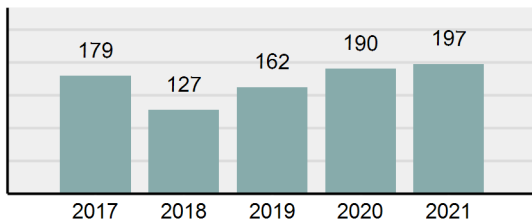

Population: 2,712
County: Boundary

Offense Overview

- Offense Total 197
- % change from 2020 **3.68%**
- # of cleared offenses 169
- Percent Cleared 85.79%
- Group "A" Crime Rate per 100,000 population 7,264.01
- Summary based reporting crime rate per 100,000 populated is calculated for other state crime comparisons only. 811.21

Arrest Overview

- Arrest Total 177
- % change from 2020 **24.65%**
- Adult Arrest total 163
- Juvenile Arrest total 14
- Arrest Rate per 100,000 population 6,526.55

Group "A" Offenses	Offenses		Arrests	
	# Reported	# Cleared	Adult	Juvenile
Murder	0	0	0	0
Negligent Manslaughter	0	0	0	0
Rape	1	1	1	0
Sodomy	4	4	0	0
Sexual Assault w/Obj	0	0	0	0
Fondling	5	4	3	0
Aggravated Assault	7	7	5	0
Simple Assault	18	12	3	0
Intimidation	0	0	0	0
Kidnapping	0	0	0	0
Incest	0	0	0	0
Statutory Rape	0	0	0	0
Human Trafficking, Commercial Sex Acts	0	0	0	0
Human Trafficking, Involuntary Servitude	0	0	0	0
Robbery	0	0	0	0
Burglary/Breaking and Entering	3	1	1	0
Larceny/Theft Offenses	10	6	6	1
Motor Vehicle Theft	1	0	0	0
Arson	0	0	0	0
Destruction Of Property	5	2	0	1
Counterfeiting/Forgery	0	0	0	0
Fraud Offenses	2	1	0	0
Embezzlement	0	0	0	0
Extortion/Blackmail	0	0	0	0
Bribery	0	0	0	0
Stolen Property Offenses	0	0	0	0
Drug/Narcotic Violations	77	73	62	7
Drug Equipment Violations	62	57	0	2
Gambling Offenses	0	0	0	0
Pornography/Obscene Material	0	0	0	0
Prostitution Offenses	0	0	0	0
Weapons Law Violations	2	1	1	0
Animal Cruelty	0	0	0	0
Total Group "A"	197	169	82	11

Total Offenses - 5 year trend