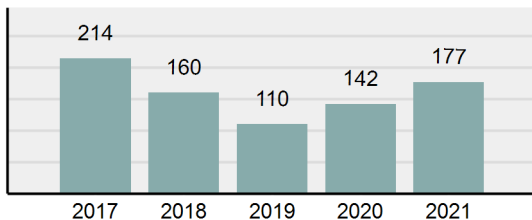

Total Arrests - 5 year trend

Group "B" Arrests	Arrests	
	Adult	Juvenile
Bad Checks	0	0
Curfew/Loitering/Vagrancy Violations	0	0
Disorderly Conduct	0	0
DUI	50	2
Drunkenness	1	0
Family Offenses, Nonviolent	0	0
Liquor Law Violations	1	0
Peeping Tom	0	0
Trespass of Real Property	4	0
All Other Offenses	25	1
Total Group "B"	81	3