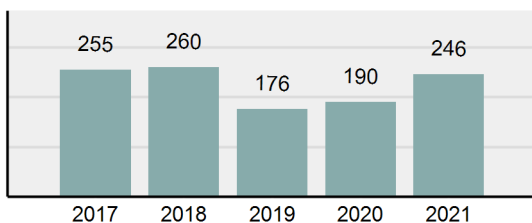

Total Arrests - 5 year trend

Group "B" Arrests	Arrests	
	Adult	Juvenile
Bad Checks	0	0
Curfew/Loitering/Vagrancy Violations	0	0
Disorderly Conduct	0	0
DUI	64	2
Drunkenness	1	0
Family Offenses, Nonviolent	0	0
Liquor Law Violations	1	0
Peeping Tom	0	0
Trespass of Real Property	4	0
All Other Offenses	34	2
Total Group "B"	104	4