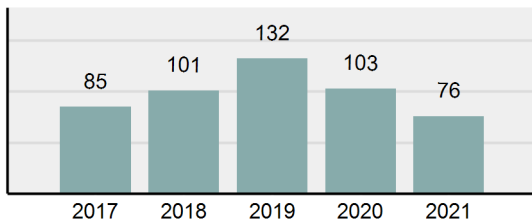

Total Offenses - 5 year trend

Total Arrests - 5 year trend

Group "B" Arrests	Arrests	
	Adult	Juvenile
Bad Checks	5	0
Curfew/Loitering/Vagrancy Violations	0	0
Disorderly Conduct	56	7
DUI	376	4
Drunkenness	2	0
Family Offenses, Nonviolent	97	0
Liquor Law Violations	28	1
Peeping Tom	0	0
Trespass of Real Property	33	5
All Other Offenses	733	28
Total Group "B"	1,330	45

Agency 2021 Crime Report

PARMA Police Department

Population: 2,145
County: Canyon

Offense Overview

- Offense Total 23
- % change from 2020 -88.21%
- # of cleared offenses 6
- Percent Cleared 26.09%
- Group "A" Crime Rate per 100,000 population 1,072.26
- Summary based reporting crime rate per 100,000 populated is calculated for other state crime comparisons only. 139.86

Arrest Overview

- Arrest Total 76
- % change from 2020 -26.21%
- Adult Arrest total 76
- Juvenile Arrest total 0
- Arrest Rate per 100,000 population 3,543.12

Total Offenses - 5 year trend

Total Arrests - 5 year trend