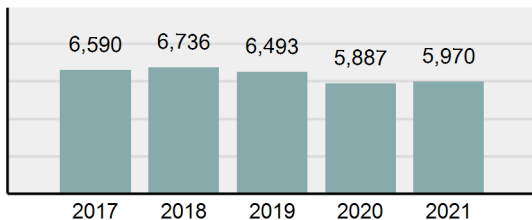

Total Arrests - 5 year trend

Group "B" Arrests	Arrests	
	Adult	Juvenile
Bad Checks	7	0
Curfew/Loitering/Vagrancy Violations	0	0
Disorderly Conduct	258	18
DUI	679	6
Drunkenness	22	1
Family Offenses, Nonviolent	182	3
Liquor Law Violations	32	2
Peeping Tom	0	0
Trespass of Real Property	48	5
All Other Offenses	1,444	62
Total Group "B"	2,672	97