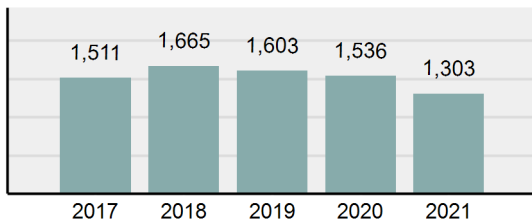

Agency 2021 Crime Report

CANYON County Sheriff's Office

Population: 67,118
County: Canyon

Offense Overview

- Offense Total 1,303
- % change from 2020 -15.17%
- # of cleared offenses 722
- Percent Cleared 55.41%
- Group "A" Crime Rate per 100,000 population 1,941.36
- Summary based reporting crime rate per 100,000 populated is calculated for other state crime comparisons only. 657.05

Arrest Overview

- Arrest Total 983
- % change from 2020 1.03%
- Adult Arrest total 928
- Juvenile Arrest total 55
- Arrest Rate per 100,000 population 1,464.58

Total Offenses - 5 year trend

Total Arrests - 5 year trend