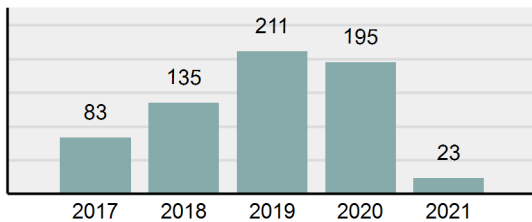

Total Offenses - 5 year trend

Total Arrests - 5 year trend

Group "B" Arrests	Arrests	
	Adult	Juvenile
Bad Checks	5	0
Curfew/Loitering/Vagrancy Violations	0	0
Disorderly Conduct	56	7
DUI	376	4
Drunkenness	2	0
Family Offenses, Nonviolent	97	0
Liquor Law Violations	28	1
Peeping Tom	0	0
Trespass of Real Property	33	5
All Other Offenses	733	28
Total Group "B"	1,330	45

Agency 2021 Crime Report

PARMA Police Department

Population: 2,145
County: Canyon

Offense Overview

- Offense Total 23
- % change from 2020 -88.21%
- # of cleared offenses 6
- Percent Cleared 26.09%
- Group "A" Crime Rate per 100,000 population 1,072.26
- Summary based reporting crime rate per 100,000 populated is calculated for other state crime comparisons only. 139.86

Arrest Overview

- Arrest Total 76
- % change from 2020 -26.21%
- Adult Arrest total 76
- Juvenile Arrest total 0
- Arrest Rate per 100,000 population 3,543.12

Total Offenses - 5 year trend

Total Arrests - 5 year trend