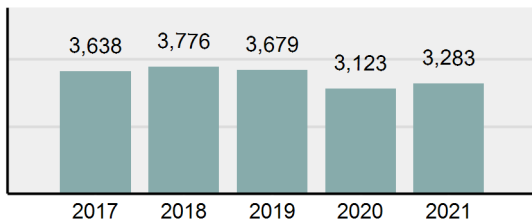

Agency 2021 Crime Report

NAMPA Police Department

Population: 105,619
County: Canyon

Offense Overview

- Offense Total 6,310
- % change from 2020 **0.8%**
- # of cleared offenses 3,025
- Percent Cleared 47.94%
- Group "A" Crime Rate per 100,000 population 5,974.30
- Summary based reporting crime rate per 100,000 populated is calculated for other state crime comparisons only. 1,823.54

Arrest Overview

- Arrest Total 3,283
- % change from 2020 **5.12%**
- Adult Arrest total 2,975
- Juvenile Arrest total 308
- Arrest Rate per 100,000 population 3,108.34

Group "A" Offenses	Offenses		Arrests	
	# Reported	# Cleared	Adult	Juvenile
Murder	2	2	4	0
Negligent Manslaughter	1	0	0	0
Rape	72	4	1	0
Sodomy	24	3	0	0
Sexual Assault w/Obj	31	5	1	0
Fondling	136	29	4	4
Aggravated Assault	235	147	139	10
Simple Assault	667	409	127	58
Intimidation	116	29	7	0
Kidnapping	33	28	26	2
Incest	0	0	0	0
Statutory Rape	0	0	0	0
Human Trafficking, Commercial Sex Acts	6	0	0	0
Human Trafficking, Involuntary Servitude	1	0	0	0
Robbery	12	3	1	3
Burglary/Breaking and Entering	209	34	66	4
Larceny/Theft Offenses	1,221	245	208	43
Motor Vehicle Theft	163	26	5	8
Arson	12	6	1	1
Destruction Of Property	338	72	31	4
Counterfeiting/Forgery	70	11	2	0
Fraud Offenses	747	36	5	0
Embezzlement	15	7	1	0
Extortion/Blackmail	6	0	0	0
Bribery	0	0	0	0
Stolen Property Offenses	32	26	9	0
Drug/Narcotic Violations	938	846	699	95
Drug Equipment Violations	1,083	984	279	19
Gambling Offenses	0	0	0	0
Pornography/Obscene Material	24	5	0	0
Prostitution Offenses	2	0	0	0
Weapons Law Violations	105	64	27	12
Animal Cruelty	9	4	2	0
Total Group "A"	6,310	3,025	1,645	263

Total Offenses - 5 year trend

Total Arrests - 5 year trend

Group "B" Arrests	Arrests	
	Adult	Juvenile
Bad Checks	5	0
Curfew/Loitering/Vagrancy Violations	0	0
Disorderly Conduct	56	7
DUI	376	4
Drunkenness	2	0
Family Offenses, Nonviolent	97	0
Liquor Law Violations	28	1
Peeping Tom	0	0
Trespass of Real Property	33	5
All Other Offenses	733	28
Total Group "B"	1,330	45