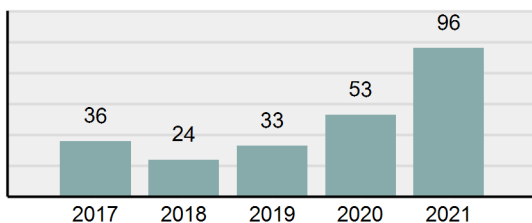

Agency 2021 Crime Report

MIDDLETON Police Department

Population: 9,359
County: Canyon

Offense Overview

- Offense Total 202
- % change from 2020 1.51%
- # of cleared offenses 57
- Percent Cleared 28.22%
- Group "A" Crime Rate per 100,000 population 2,158.35
- Summary based reporting crime rate per 100,000 populated is calculated for other state crime comparisons only. 683.83

Arrest Overview

- Arrest Total 96
- % change from 2020 81.13%
- Adult Arrest total 91
- Juvenile Arrest total 5
- Arrest Rate per 100,000 population 1,025.75

Total Offenses - 5 year trend

Total Arrests - 5 year trend