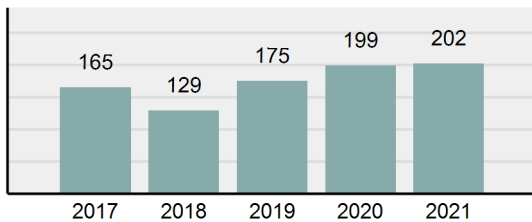

Agency 2021 Crime Report

MIDDLETON Police Department

Population: 9,359
County: Canyon

Offense Overview

- Offense Total 202
- % change from 2020 1.51%
- # of cleared offenses 57
- Percent Cleared 28.22%
- Group "A" Crime Rate per 100,000 population 2,158.35
- Summary based reporting crime rate per 100,000 populated is calculated for other state crime comparisons only. 683.83

Arrest Overview

- Arrest Total 96
- % change from 2020 81.13%
- Adult Arrest total 91
- Juvenile Arrest total 5
- Arrest Rate per 100,000 population 1,025.75

Total Offenses - 5 year trend

Total Arrests - 5 year trend