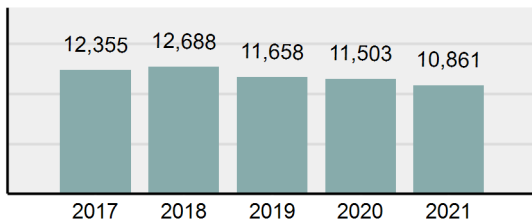

Arrest Overview

- Arrest Total 5,970
- % change from 2020 1.41%
- Adult Arrest total 5,527
- Juvenile Arrest total 443
- Arrest Rate per 100,000 population 2,403.48

Group "A" Offenses	Offenses		Arrests	
	# Reported	# Cleared	Adult	Juvenile
Murder	3	3	6	1
Negligent Manslaughter	1	0	0	0
Rape	97	15	4	0
Sodomy	25	3	0	0
Sexual Assault w/Obj	72	23	6	1
Fondling	208	62	13	5
Aggravated Assault	454	317	217	15
Simple Assault	1,219	813	275	73
Intimidation	168	58	19	0
Kidnapping	39	31	28	2
Incest	1	0	0	0
Statutory Rape	1	0	0	0
Human Trafficking, Commercial Sex Acts	6	0	0	0
Human Trafficking, Involuntary Servitude	1	0	0	0
Robbery	16	7	4	3
Burglary/Breaking and Entering	381	87	119	8
Larceny/Theft Offenses	1,887	357	284	52
Motor Vehicle Theft	320	54	7	11
Arson	17	7	1	1
Destruction Of Property	866	181	59	18
Counterfeiting/Forgery	96	13	3	0
Fraud Offenses	1,015	55	7	0
Embezzlement	19	11	1	0
Extortion/Blackmail	7	0	0	0
Bribery	0	0	0	0
Stolen Property Offenses	55	45	20	0
Drug/Narcotic Violations	1,759	1,536	1307	125
Drug Equipment Violations	1,913	1,673	427	19
Gambling Offenses	0	0	0	0
Pornography/Obscene Material	30	7	1	0
Prostitution Offenses	2	0	0	0
Weapons Law Violations	169	118	45	12
Animal Cruelty	14	4	2	0
Total Group "A"	10,861	5,480	2,855	346

Total Offenses - 5 year trend