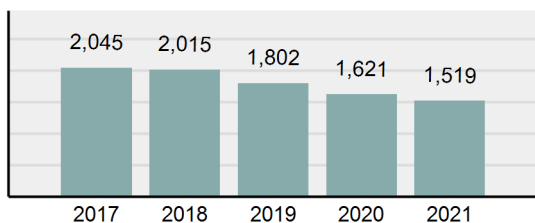

Agency 2021 Crime Report

CALDWELL Police Department

Population: 62,306
County: Canyon

Offense Overview

- Offense Total 2,975
- % change from 2020 -8.83%
- # of cleared offenses 1,655
- Percent Cleared 55.63%
- Group "A" Crime Rate per 100,000 population 4,774.82
- Summary based reporting crime rate per 100,000 populated is calculated for other state crime comparisons only. 1,171.64

Arrest Overview

- Arrest Total 1,519
- % change from 2020 -6.29%
- Adult Arrest total 1,446
- Juvenile Arrest total 73
- Arrest Rate per 100,000 population 2,437.97

Total Offenses - 5 year trend

Total Arrests - 5 year trend