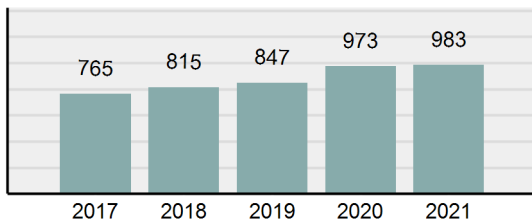

Total Arrests - 5 year trend

Group "A" Offenses	Offenses		Arrests	
	# Reported	# Cleared	Adult	Juvenile
Murder	1	1	2	0
Negligent Manslaughter	0	0	0	0
Rape	13	7	2	0
Sodomy	1	0	0	0
Sexual Assault w/Obj	16	10	1	0
Fondling	38	20	6	0
Aggravated Assault	84	71	32	1
Simple Assault	172	123	59	4
Intimidation	19	14	8	0
Kidnapping	6	3	2	0
Incest	0	0	0	0
Statutory Rape	1	0	0	0
Human Trafficking, Commercial Sex Acts	0	0	0	0
Human Trafficking, Involuntary Servitude	0	0	0	0
Robbery	0	0	0	0
Burglary/Breaking and Entering	90	24	19	0
Larceny/Theft Offenses	179	23	13	1
Motor Vehicle Theft	70	18	2	3
Arson	4	1	0	0
Destruction Of Property	100	38	16	4
Counterfeiting/Forgery	10	2	1	0
Fraud Offenses	106	7	0	0
Embezzlement	2	2	0	0
Extortion/Blackmail	0	0	0	0
Bribery	0	0	0	0
Stolen Property Offenses	12	11	6	0
Drug/Narcotic Violations	207	188	149	11
Drug Equipment Violations	150	143	14	0
Gambling Offenses	0	0	0	0
Pornography/Obscene Material	2	1	1	0
Prostitution Offenses	0	0	0	0
Weapons Law Violations	17	15	6	0
Animal Cruelty	3	0	0	0
Total Group "A"	1,303	722	339	24

Group "B" Arrests	Arrests	
	Adult	Juvenile
Bad Checks	1	0
Curfew/Loitering/Vagrancy Violations	0	0
Disorderly Conduct	35	0
DUI	161	2
Drunkenness	9	1
Family Offenses, Nonviolent	43	1
Liquor Law Violations	3	1
Peeping Tom	0	0
Trespass of Real Property	7	0
All Other Offenses	330	26
Total Group "B"	589	31