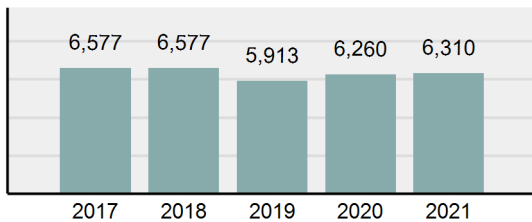

Arrest Overview

- Arrest Total 3,283
- % change from 2020 **5.12%**
- Adult Arrest total 2,975
- Juvenile Arrest total 308
- Arrest Rate per 100,000 population 3,108.34

Group "A" Offenses	Offenses		Arrests	
	# Reported	# Cleared	Adult	Juvenile
Murder	2	2	4	0
Negligent Manslaughter	1	0	0	0
Rape	72	4	1	0
Sodomy	24	3	0	0
Sexual Assault w/Obj	31	5	1	0
Fondling	136	29	4	4
Aggravated Assault	235	147	139	10
Simple Assault	667	409	127	58
Intimidation	116	29	7	0
Kidnapping	33	28	26	2
Incest	0	0	0	0
Statutory Rape	0	0	0	0
Human Trafficking, Commercial Sex Acts	6	0	0	0
Human Trafficking, Involuntary Servitude	1	0	0	0
Robbery	12	3	1	3
Burglary/Breaking and Entering	209	34	66	4
Larceny/Theft Offenses	1,221	245	208	43
Motor Vehicle Theft	163	26	5	8
Arson	12	6	1	1
Destruction Of Property	338	72	31	4
Counterfeiting/Forgery	70	11	2	0
Fraud Offenses	747	36	5	0
Embezzlement	15	7	1	0
Extortion/Blackmail	6	0	0	0
Bribery	0	0	0	0
Stolen Property Offenses	32	26	9	0
Drug/Narcotic Violations	938	846	699	95
Drug Equipment Violations	1,083	984	279	19
Gambling Offenses	0	0	0	0
Pornography/Obscene Material	24	5	0	0
Prostitution Offenses	2	0	0	0
Weapons Law Violations	105	64	27	12
Animal Cruelty	9	4	2	0
Total Group "A"	6,310	3,025	1,645	263

Total Offenses - 5 year trend