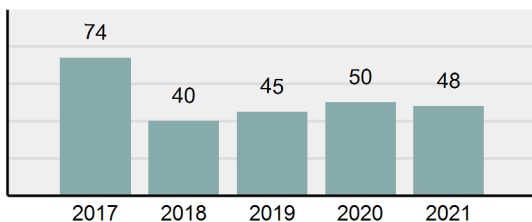

Agency 2021 Crime Report

WILDER Police Department

Population: 1,843
County: Canyon

Offense Overview

- Offense Total 48
- % change from 2020 -4%
- # of cleared offenses 15
- Percent Cleared 31.25%
- Group "A" Crime Rate per 100,000 population 2,604.45
- Summary based reporting crime rate per 100,000 populated is calculated for other state crime comparisons only. 596.85

Arrest Overview

- Arrest Total 13
- % change from 2020 -7.14%
- Adult Arrest total 11
- Juvenile Arrest total 2
- Arrest Rate per 100,000 population 705.37

Total Offenses - 5 year trend

Total Arrests - 5 year trend