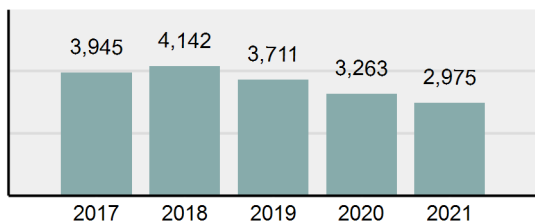

Agency 2021 Crime Report

CALDWELL Police Department

Population: 62,306
County: Canyon

Offense Overview

- Offense Total 2,975
- % change from 2020 -8.83%
- # of cleared offenses 1,655
- Percent Cleared 55.63%
- Group "A" Crime Rate per 100,000 population 4,774.82
- Summary based reporting crime rate per 100,000 populated is calculated for other state crime comparisons only. 1,171.64

Arrest Overview

- Arrest Total 1,519
- % change from 2020 -6.29%
- Adult Arrest total 1,446
- Juvenile Arrest total 73
- Arrest Rate per 100,000 population 2,437.97

Total Offenses - 5 year trend

Total Arrests - 5 year trend