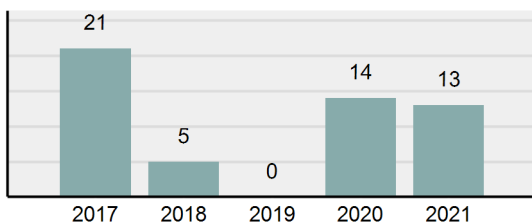

Agency 2021 Crime Report

WILDER Police Department

Population: 1,843
County: Canyon

Offense Overview

- Offense Total 48
- % change from 2020 -4%
- # of cleared offenses 15
- Percent Cleared 31.25%
- Group "A" Crime Rate per 100,000 population 2,604.45
- Summary based reporting crime rate per 100,000 populated is calculated for other state crime comparisons only. 596.85

Arrest Overview

- Arrest Total 13
- % change from 2020 -7.14%
- Adult Arrest total 11
- Juvenile Arrest total 2
- Arrest Rate per 100,000 population 705.37

Total Offenses - 5 year trend

Total Arrests - 5 year trend