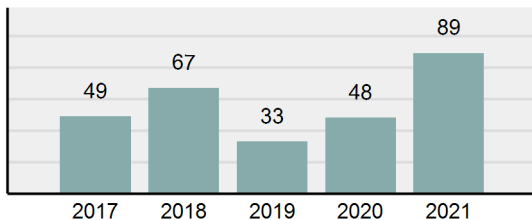

Agency 2021 Crime Report

Clark County Total

Population: 861
County: Clark

Offense Overview

- Offense Total 113
- % change from 2020 **94.83%**
- # of cleared offenses 85
- Percent Cleared 75.22%
- Group "A" Crime Rate per 100,000 population 13,124.27
- Summary based reporting crime rate per 100,000 populated is calculated for other state crime comparisons only. 2,206.74

Arrest Overview

- Arrest Total 89
- % change from 2020 **85.42%**
- Adult Arrest total 86
- Juvenile Arrest total 3
- Arrest Rate per 100,000 population 10,336.82

Total Offenses - 5 year trend

Total Arrests - 5 year trend