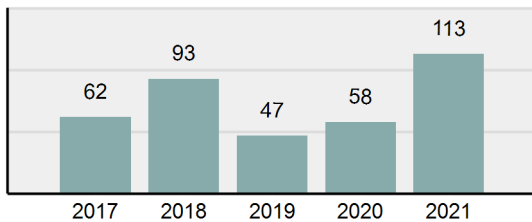

Agency 2021 Crime Report

Clark County Total

Population: 861
County: Clark

Offense Overview

- Offense Total 113
- % change from 2020 **94.83%**
- # of cleared offenses 85
- Percent Cleared 75.22%
- Group "A" Crime Rate per 100,000 population 13,124.27
- Summary based reporting crime rate per 100,000 populated is calculated for other state crime comparisons only. 2,206.74

Arrest Overview

- Arrest Total 89
- % change from 2020 **85.42%**
- Adult Arrest total 86
- Juvenile Arrest total 3
- Arrest Rate per 100,000 population 10,336.82

Total Offenses - 5 year trend

Total Arrests - 5 year trend