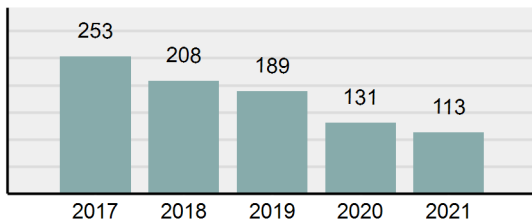

Arrest Overview

- Arrest Total 178
- % change from 2020 **15.58%**
- Adult Arrest total 167
- Juvenile Arrest total 11
- Arrest Rate per 100,000 population 2,423.09

Group "A" Offenses	Offenses		Arrests	
	# Reported	# Cleared	Adult	Juvenile
Murder	0	0	0	0
Negligent Manslaughter	0	0	0	0
Rape	8	1	0	0
Sodomy	1	0	0	0
Sexual Assault w/Obj	0	0	0	0
Fondling	8	0	0	0
Aggravated Assault	29	5	5	0
Simple Assault	41	12	3	2
Intimidation	10	0	0	0
Kidnapping	3	0	0	0
Incest	6	0	0	0
Statutory Rape	0	0	0	0
Human Trafficking, Commercial Sex Acts	0	0	0	0
Human Trafficking, Involuntary Servitude	0	0	0	0
Robbery	0	0	0	0
Burglary/Breaking and Entering	14	1	1	0
Larceny/Theft Offenses	42	9	6	1
Motor Vehicle Theft	5	1	1	0
Arson	0	0	0	0
Destruction Of Property	27	7	4	1
Counterfeiting/Forgery	4	1	1	0
Fraud Offenses	17	1	1	0
Embezzlement	0	0	0	0
Extortion/Blackmail	0	0	0	0
Bribery	0	0	0	0
Stolen Property Offenses	2	1	1	0
Drug/Narcotic Violations	61	32	30	1
Drug Equipment Violations	50	29	9	0
Gambling Offenses	0	0	0	0
Pornography/Obscene Material	5	0	0	0
Prostitution Offenses	0	0	0	0
Weapons Law Violations	1	1	1	0
Animal Cruelty	3	0	0	0
Total Group "A"	337	101	63	5

Agency 2021 Crime Report

GEM County Sheriff's Office

Population: 12,037
County: Gem

Offense Overview

- Offense Total 138
- % change from 2020 -20.69%
- # of cleared offenses 57
- Percent Cleared 41.3%
- Group "A" Crime Rate per 100,000 population 1,146.47
- Summary based reporting crime rate per 100,000 populated is calculated for other state crime comparisons only. 274.15

Arrest Overview

- Arrest Total 113
- % change from 2020 -13.74%
- Adult Arrest total 111
- Juvenile Arrest total 2
- Arrest Rate per 100,000 population 938.77

Total Offenses - 5 year trend

Total Arrests - 5 year trend