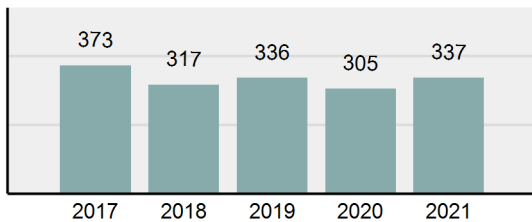

Population: 7,346
County: Gem

Offense Overview

- Offense Total 337
- % change from 2020 **10.49%**
- # of cleared offenses 101
- Percent Cleared 29.97%
- Group "A" Crime Rate per 100,000 population 4,587.53
- Summary based reporting crime rate per 100,000 populated is calculated for other state crime comparisons only. 1,334.06

Arrest Overview

- Arrest Total 178
- % change from 2020 **15.58%**
- Adult Arrest total 167
- Juvenile Arrest total 11
- Arrest Rate per 100,000 population 2,423.09

Group "A" Offenses	Offenses		Arrests	
	# Reported	# Cleared	Adult	Juvenile
Murder	0	0	0	0
Negligent Manslaughter	0	0	0	0
Rape	8	1	0	0
Sodomy	1	0	0	0
Sexual Assault w/Obj	0	0	0	0
Fondling	8	0	0	0
Aggravated Assault	29	5	5	0
Simple Assault	41	12	3	2
Intimidation	10	0	0	0
Kidnapping	3	0	0	0
Incest	6	0	0	0
Statutory Rape	0	0	0	0
Human Trafficking, Commercial Sex Acts	0	0	0	0
Human Trafficking, Involuntary Servitude	0	0	0	0
Robbery	0	0	0	0
Burglary/Breaking and Entering	14	1	1	0
Larceny/Theft Offenses	42	9	6	1
Motor Vehicle Theft	5	1	1	0
Arson	0	0	0	0
Destruction Of Property	27	7	4	1
Counterfeiting/Forgery	4	1	1	0
Fraud Offenses	17	1	1	0
Embezzlement	0	0	0	0
Extortion/Blackmail	0	0	0	0
Bribery	0	0	0	0
Stolen Property Offenses	2	1	1	0
Drug/Narcotic Violations	61	32	30	1
Drug Equipment Violations	50	29	9	0
Gambling Offenses	0	0	0	0
Pornography/Obscene Material	5	0	0	0
Prostitution Offenses	0	0	0	0
Weapons Law Violations	1	1	1	0
Animal Cruelty	3	0	0	0
Total Group "A"	337	101	63	5

Total Offenses - 5 year trend