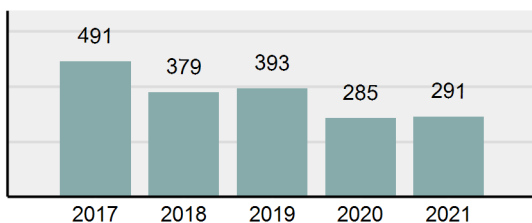

Agency 2021 Crime Report

Gem County Total

Population: 19,383
County: Gem

Offense Overview

- Offense Total 475
- % change from 2020 **-0.84%**
- # of cleared offenses 158
- Percent Cleared 33.26%
- Group "A" Crime Rate per 100,000 population 2,450.60
- Summary based reporting crime rate per 100,000 populated is calculated for other state crime comparisons only. 675.85

Arrest Overview

- Arrest Total 291
- % change from 2020 **2.11%**
- Adult Arrest total 278
- Juvenile Arrest total 13
- Arrest Rate per 100,000 population 1,501.32

Total Offenses - 5 year trend

Total Arrests - 5 year trend