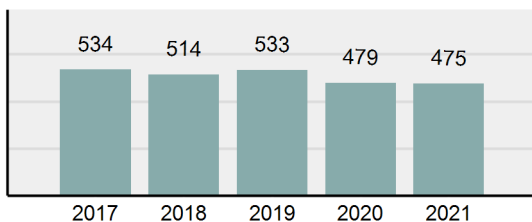

Agency 2021 Crime Report

Gem County Total

Population: 19,383
County: Gem

Offense Overview

- Offense Total 475
- % change from 2020 **-0.84%**
- # of cleared offenses 158
- Percent Cleared 33.26%
- Group "A" Crime Rate per 100,000 population 2,450.60
- Summary based reporting crime rate per 100,000 populated is calculated for other state crime comparisons only. 675.85

Arrest Overview

- Arrest Total 291
- % change from 2020 **2.11%**
- Adult Arrest total 278
- Juvenile Arrest total 13
- Arrest Rate per 100,000 population 1,501.32

Total Offenses - 5 year trend

Total Arrests - 5 year trend