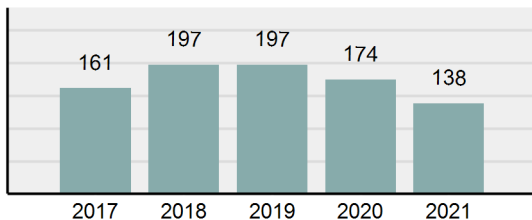

Total Offenses - 5 year trend

Total Arrests - 5 year trend

Group "B" Arrests	Arrests	
	Adult	Juvenile
Bad Checks	0	0
Curfew/Loitering/Vagrancy Violations	1	2
Disorderly Conduct	3	0
DUI	26	0
Drunkenness	1	0
Family Offenses, Nonviolent	1	0
Liquor Law Violations	2	0
Peeping Tom	0	0
Trespass of Real Property	2	0
All Other Offenses	68	4
Total Group "B"	104	6

Agency 2021 Crime Report

GEM County Sheriff's Office

Population: 12,037
County: Gem

Offense Overview

- Offense Total 138
- % change from 2020 -20.69%
- # of cleared offenses 57
- Percent Cleared 41.3%
- Group "A" Crime Rate per 100,000 population 1,146.47
- Summary based reporting crime rate per 100,000 populated is calculated for other state crime comparisons only. 274.15

Arrest Overview

- Arrest Total 113
- % change from 2020 -13.74%
- Adult Arrest total 111
- Juvenile Arrest total 2
- Arrest Rate per 100,000 population 938.77

Total Offenses - 5 year trend

Total Arrests - 5 year trend