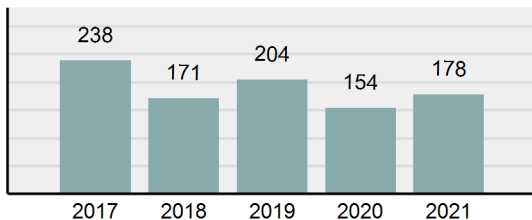

Total Arrests - 5 year trend

Group "B" Arrests	Arrests	
	Adult	Juvenile
Bad Checks	0	0
Curfew/Loitering/Vagrancy Violations	1	2
Disorderly Conduct	3	0
DUI	26	0
Drunkenness	1	0
Family Offenses, Nonviolent	1	0
Liquor Law Violations	2	0
Peeping Tom	0	0
Trespass of Real Property	2	0
All Other Offenses	68	4
Total Group "B"	104	6