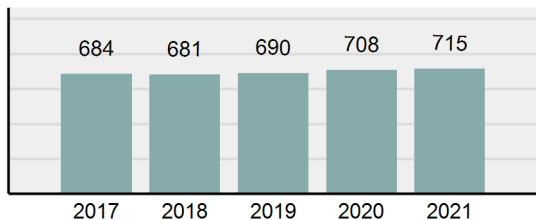

Agency 2021 Crime Report

Jerome County Total

Population: 25,411
County: Jerome

Offense Overview

- Offense Total 1,055
- % change from 2020 -8.18%
- # of cleared offenses 595
- Percent Cleared 56.4%
- Group "A" Crime Rate per 100,000 population 4,151.75
- Summary based reporting crime rate per 100,000 populated is calculated for other state crime comparisons only. 1,424.58

Arrest Overview

- Arrest Total 715
- % change from 2020 0.99%
- Adult Arrest total 653
- Juvenile Arrest total 62
- Arrest Rate per 100,000 population 2,813.74

Total Offenses - 5 year trend

Total Arrests - 5 year trend