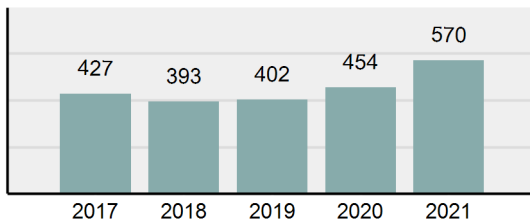

Agency 2021 Crime Report

JEROME County Sheriff's Office

Population: 13,180
County: Jerome

Offense Overview

- Offense Total 570
- % change from 2020 **25.55%**
- # of cleared offenses 324
- Percent Cleared 56.84%
- Group "A" Crime Rate per 100,000 population 4,324.73
- Summary based reporting crime rate per 100,000 populated is calculated for other state crime comparisons only. 1,449.17

Arrest Overview

- Arrest Total 483
- % change from 2020 **29.84%**
- Adult Arrest total 463
- Juvenile Arrest total 20
- Arrest Rate per 100,000 population 3,664.64

Total Offenses - 5 year trend

Total Arrests - 5 year trend