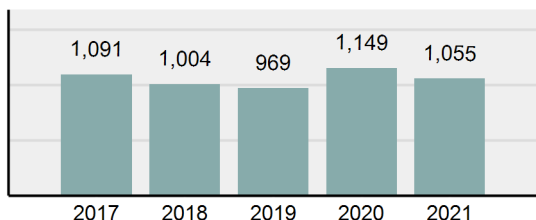

Agency 2021 Crime Report

Jerome County Total

Population: 25,411
County: Jerome

Offense Overview

- Offense Total 1,055
- % change from 2020 -8.18%
- # of cleared offenses 595
- Percent Cleared 56.4%
- Group "A" Crime Rate per 100,000 population 4,151.75
- Summary based reporting crime rate per 100,000 populated is calculated for other state crime comparisons only. 1,424.58

Arrest Overview

- Arrest Total 715
- % change from 2020 0.99%
- Adult Arrest total 653
- Juvenile Arrest total 62
- Arrest Rate per 100,000 population 2,813.74

Total Offenses - 5 year trend

Total Arrests - 5 year trend