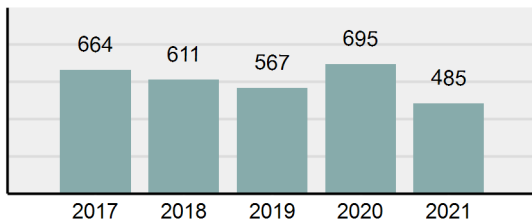

Agency 2021 Crime Report

JEROME Police Department

Population: 12,231
County: Jerome

Offense Overview

- Offense Total 485
- % change from 2020 -30.22%
- # of cleared offenses 271
- Percent Cleared 55.88%
- Group "A" Crime Rate per 100,000 population 3,965.33
- Summary based reporting crime rate per 100,000 populated is calculated for other state crime comparisons only. 1,398.09

Arrest Overview

- Arrest Total 232
- % change from 2020 -30.95%
- Adult Arrest total 190
- Juvenile Arrest total 42
- Arrest Rate per 100,000 population 1,896.82

Total Offenses - 5 year trend

Total Arrests - 5 year trend

Agency 2021 Crime Report

Jerome County Total

Population: 25,411
County: Jerome

Offense Overview

- Offense Total 1,055
- % change from 2020 -8.18%
- # of cleared offenses 595
- Percent Cleared 56.4%
- Group "A" Crime Rate per 100,000 population 4,151.75
- Summary based reporting crime rate per 100,000 populated is calculated for other state crime comparisons only. 1,424.58