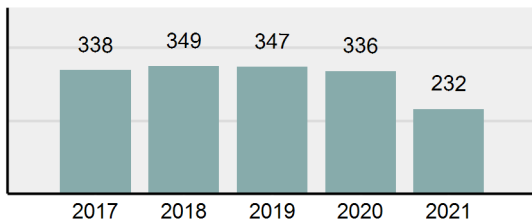

Agency 2021 Crime Report

JEROME Police Department

Population: 12,231
County: Jerome

Offense Overview

- Offense Total 485
- % change from 2020 -30.22%
- # of cleared offenses 271
- Percent Cleared 55.88%
- Group "A" Crime Rate per 100,000 population 3,965.33
- Summary based reporting crime rate per 100,000 populated is calculated for other state crime comparisons only. 1,398.09

Arrest Overview

- Arrest Total 232
- % change from 2020 -30.95%
- Adult Arrest total 190
- Juvenile Arrest total 42
- Arrest Rate per 100,000 population 1,896.82

Total Offenses - 5 year trend

Total Arrests - 5 year trend

Agency 2021 Crime Report

JEROME County Sheriff's Office

Population: 13,180
County: Jerome

Offense Overview

- Offense Total 570
- % change from 2020 **25.55%**
- # of cleared offenses 324
- Percent Cleared 56.84%
- Group "A" Crime Rate per 100,000 population 4,324.73
- Summary based reporting crime rate per 100,000 populated is calculated for other state crime comparisons only. 1,449.17

Agency 2021 Crime Report

Jerome County Total

Population: 25,411
County: Jerome

Offense Overview

- Offense Total 1,055
- % change from 2020 -8.18%
- # of cleared offenses 595
- Percent Cleared 56.4%
- Group "A" Crime Rate per 100,000 population 4,151.75
- Summary based reporting crime rate per 100,000 populated is calculated for other state crime comparisons only. 1,424.58