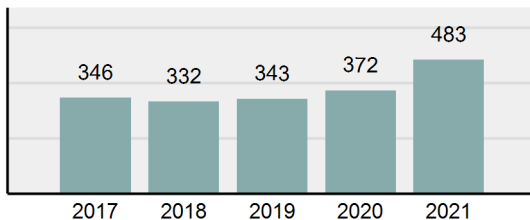

Agency 2021 Crime Report

JEROME County Sheriff's Office

Population: 13,180
County: Jerome

Offense Overview

- Offense Total 570
- % change from 2020 **25.55%**
- # of cleared offenses 324
- Percent Cleared 56.84%
- Group "A" Crime Rate per 100,000 population 4,324.73
- Summary based reporting crime rate per 100,000 populated is calculated for other state crime comparisons only. 1,449.17

Arrest Overview

- Arrest Total 483
- % change from 2020 **29.84%**
- Adult Arrest total 463
- Juvenile Arrest total 20
- Arrest Rate per 100,000 population 3,664.64

Total Offenses - 5 year trend

Total Arrests - 5 year trend