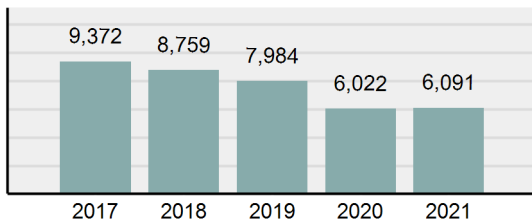

Agency 2021 Crime Report

Kootenai County Total

Population: 128,482
County: Kootenai

Offense Overview

- Offense Total 6,091
- % change from 2020 1.15%
- # of cleared offenses 3,548
- Percent Cleared 58.25%
- Group "A" Crime Rate per 100,000 population 4,740.74
- Summary based reporting crime rate per 100,000 populated is calculated for other state crime comparisons only. 1,374.51

Arrest Overview

- Arrest Total 5,468
- % change from 2020 8.6%
- Adult Arrest total 5,094
- Juvenile Arrest total 374
- Arrest Rate per 100,000 population 4,255.85

*Missing Post Falls PD and Rathdrum PD

Total Offenses - 5 year trend