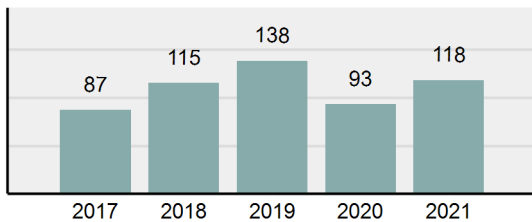

Agency 2021 Crime Report

SPIRIT LAKE Police Department

Population: 2,632
County: Kootenai

Offense Overview

- Offense Total 118
- % change from 2020 **26.88%**
- # of cleared offenses 22
- Percent Cleared 18.64%
- Group "A" Crime Rate per 100,000 population 4,483.28
- Summary based reporting crime rate per 100,000 populated is calculated for other state crime comparisons only. 1,937.69

Arrest Overview

- Arrest Total 21
- % change from 2020 **-53.33%**
- Adult Arrest total 21
- Juvenile Arrest total 0
- Arrest Rate per 100,000 population 797.87

Total Offenses - 5 year trend

Total Arrests - 5 year trend