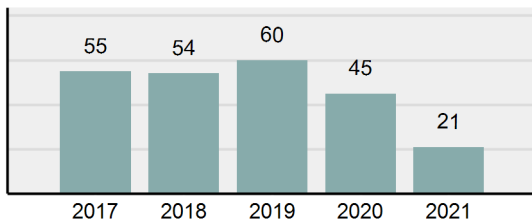

Agency 2021 Crime Report

SPIRIT LAKE Police Department

Population: 2,632
County: Kootenai

Offense Overview

- Offense Total 118
- % change from 2020 **26.88%**
- # of cleared offenses 22
- Percent Cleared 18.64%
- Group "A" Crime Rate per 100,000 population 4,483.28
- Summary based reporting crime rate per 100,000 populated is calculated for other state crime comparisons only. 1,937.69

Arrest Overview

- Arrest Total 21
- % change from 2020 **-53.33%**
- Adult Arrest total 21
- Juvenile Arrest total 0
- Arrest Rate per 100,000 population 797.87

Total Offenses - 5 year trend

Total Arrests - 5 year trend