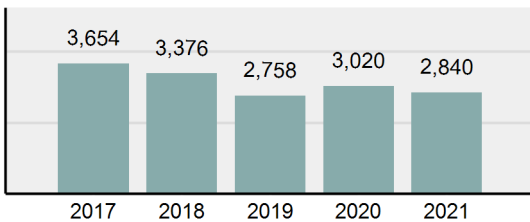

Agency 2021 Crime Report

COEUR D ALENE Police Department

Population: 54,358
County: Kootenai

Offense Overview

- Offense Total 2,840
- % change from 2020 -5.96%
- # of cleared offenses 1,662
- Percent Cleared 58.52%
- Group "A" Crime Rate per 100,000 population 5,224.62
- Summary based reporting crime rate per 100,000 populated is calculated for other state crime comparisons only. 1,506.68

Arrest Overview

- Arrest Total 2,588
- % change from 2020 12.42%
- Adult Arrest total 2,332
- Juvenile Arrest total 256
- Arrest Rate per 100,000 population 4,761.03

Total Offenses - 5 year trend

Total Arrests - 5 year trend

Agency 2021 Crime Report

Kootenai County Total

Population: 128,482
County: Kootenai

Offense Overview

- Offense Total 6,091
- % change from 2020 1.15%
- # of cleared offenses 3,548
- Percent Cleared 58.25%
- Group "A" Crime Rate per 100,000 population 4,740.74
- Summary based reporting crime rate per 100,000 populated is calculated for other state crime comparisons only. 1,374.51