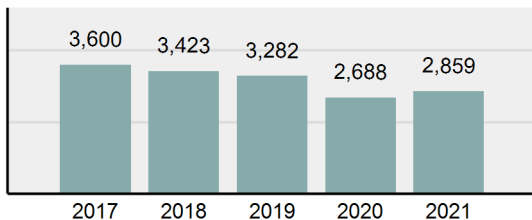

Agency 2021 Crime Report

KOOTENAI County Sheriff's Office

Population: 71,492
County: Kootenai

Offense Overview

- Offense Total 3,133
- % change from 2020 **7.7%**
- # of cleared offenses 1,864
- Percent Cleared 59.5%
- Group "A" Crime Rate per 100,000 population 4,382.31
- Summary based reporting crime rate per 100,000 populated is calculated for other state crime comparisons only. 1,253.29

Arrest Overview

- Arrest Total 2,859
- % change from 2020 **6.36%**
- Adult Arrest total 2,741
- Juvenile Arrest total 118
- Arrest Rate per 100,000 population 3,999.05

Total Offenses - 5 year trend

Total Arrests - 5 year trend