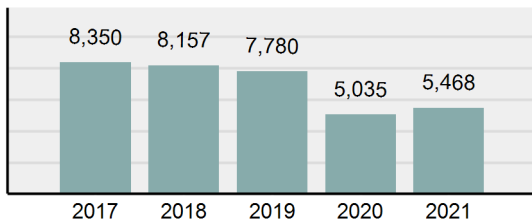

Total Offenses - 5 year trend

Total Arrests - 5 year trend

Group "A" Offenses	Offenses		Arrests	
	# Reported	# Cleared	Adult	Juvenile
Murder	3	3	2	0
Negligent Manslaughter	1	1	1	0
Rape	73	34	5	5
Sodomy	12	5	0	3
Sexual Assault w/Obj	6	3	0	0
Fondling	123	64	15	10
Aggravated Assault	243	174	90	4
Simple Assault	983	765	283	36
Intimidation	154	91	28	3
Kidnapping	26	19	8	0
Incest	0	0	0	0
Statutory Rape	9	7	1	0
Human Trafficking, Commercial Sex Acts	0	0	0	0
Human Trafficking, Involuntary Servitude	0	0	0	0
Robbery	11	7	5	0
Burglary/Breaking and Entering	246	40	35	2
Larceny/Theft Offenses	1,068	284	152	39
Motor Vehicle Theft	112	39	9	2
Arson	10	6	5	0
Destruction Of Property	594	175	42	16
Counterfeiting/Forgery	42	13	4	0
Fraud Offenses	203	31	4	0
Embezzlement	15	5	0	0
Extortion/Blackmail	11	0	0	0
Bribery	1	0	0	0
Stolen Property Offenses	31	22	16	0
Drug/Narcotic Violations	999	858	805	40
Drug Equipment Violations	988	833	247	14
Gambling Offenses	0	0	0	0
Pornography/Obscene Material	20	5	0	3
Prostitution Offenses	9	5	3	0
Weapons Law Violations	88	56	24	4
Animal Cruelty	10	3	4	0
Total Group "A"	6,091	3,548	1,788	181