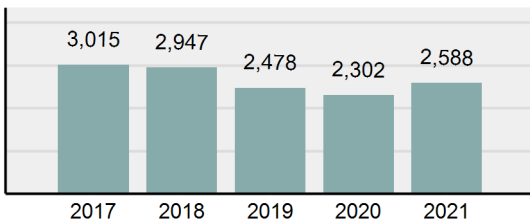

Agency 2021 Crime Report

COEUR D ALENE Police Department

Population: 54,358
County: Kootenai

Offense Overview

- Offense Total 2,840
- % change from 2020 -5.96%
- # of cleared offenses 1,662
- Percent Cleared 58.52%
- Group "A" Crime Rate per 100,000 population 5,224.62
- Summary based reporting crime rate per 100,000 populated is calculated for other state crime comparisons only. 1,506.68

Arrest Overview

- Arrest Total 2,588
- % change from 2020 12.42%
- Adult Arrest total 2,332
- Juvenile Arrest total 256
- Arrest Rate per 100,000 population 4,761.03

Total Offenses - 5 year trend

Total Arrests - 5 year trend

Agency 2021 Crime Report

Kootenai County Total

Population: 128,482
County: Kootenai

Offense Overview

- Offense Total 6,091
- % change from 2020 1.15%
- # of cleared offenses 3,548
- Percent Cleared 58.25%
- Group "A" Crime Rate per 100,000 population 4,740.74
- Summary based reporting crime rate per 100,000 populated is calculated for other state crime comparisons only. 1,374.51