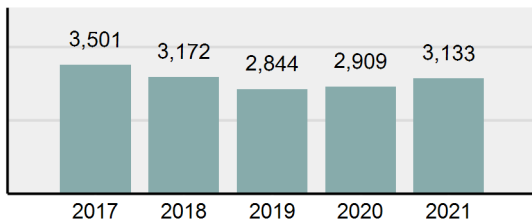

Agency 2021 Crime Report

KOOTENAI County Sheriff's Office

Population: 71,492
County: Kootenai

Offense Overview

- Offense Total 3,133
- % change from 2020 **7.7%**
- # of cleared offenses 1,864
- Percent Cleared 59.5%
- Group "A" Crime Rate per 100,000 population 4,382.31
- Summary based reporting crime rate per 100,000 populated is calculated for other state crime comparisons only. 1,253.29

Arrest Overview

- Arrest Total 2,859
- % change from 2020 **6.36%**
- Adult Arrest total 2,741
- Juvenile Arrest total 118
- Arrest Rate per 100,000 population 3,999.05

Total Offenses - 5 year trend

Total Arrests - 5 year trend