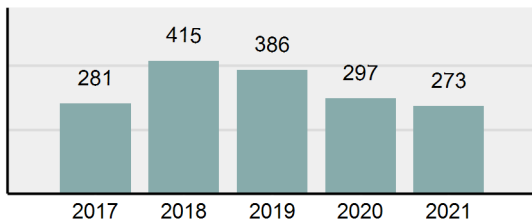

Agency 2021 Crime Report

LEWISTON Police Department

Population: 33,153
County: Nez Perce

Offense Overview

- Offense Total 1,979
- % change from 2020 **9.52%**
- # of cleared offenses 868
- Percent Cleared 43.86%
- Group "A" Crime Rate per 100,000 population 5,969.29
- Summary based reporting crime rate per 100,000 populated is calculated for other state crime comparisons only. 2,443.22

Agency 2021 Crime Report

NEZ PERCE County Sheriff's Office

Population: 8,752
County: Nez Perce

Offense Overview

- Offense Total 273
- % change from 2020 -8.08%
- # of cleared offenses 207
- Percent Cleared 75.82%
- Group "A" Crime Rate per 100,000 population 3,119.29
- Summary based reporting crime rate per 100,000 populated is calculated for other state crime comparisons only. 651.28

Arrest Overview

- Arrest Total 627
- % change from 2020 21.51%
- Adult Arrest total 620
- Juvenile Arrest total 7
- Arrest Rate per 100,000 population 7,164.08

Total Offenses - 5 year trend

Total Arrests - 5 year trend