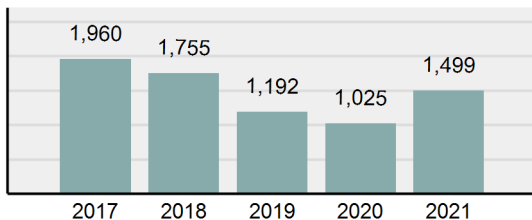

Agency 2021 Crime Report

LEWISTON Police Department

Population: 33,153
County: Nez Perce

Offense Overview

- Offense Total 1,979
- % change from 2020 **9.52%**
- # of cleared offenses 868
- Percent Cleared 43.86%
- Group "A" Crime Rate per 100,000 population 5,969.29
- Summary based reporting crime rate per 100,000 populated is calculated for other state crime comparisons only. 2,443.22

Arrest Overview

- Arrest Total 1,499
- % change from 2020 **46.24%**
- Adult Arrest total 1,358
- Juvenile Arrest total 141
- Arrest Rate per 100,000 population 4,521.46

Total Offenses - 5 year trend

Total Arrests - 5 year trend