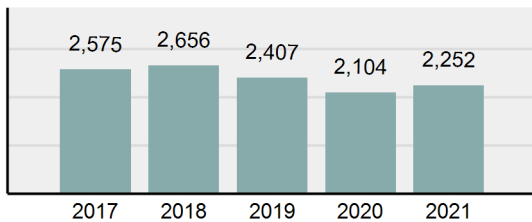

Agency 2021 Crime Report

Nez Perce County Total

Population: 41,905
County: Nez Perce

Offense Overview

- Offense Total 2,252
- % change from 2020 **7.03%**
- # of cleared offenses 1,075
- Percent Cleared 47.74%
- Group "A" Crime Rate per 100,000 population 5,374.06
- Summary based reporting crime rate per 100,000 populated is calculated for other state crime comparisons only. 2,068.97

Arrest Overview

- Arrest Total 2,126
- % change from 2020 **37.96%**
- Adult Arrest total 1,978
- Juvenile Arrest total 148
- Arrest Rate per 100,000 population 5,073.38

Total Offenses - 5 year trend

Total Arrests - 5 year trend