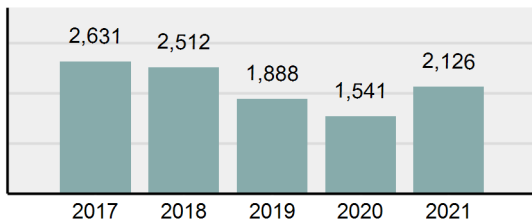

Agency 2021 Crime Report

Nez Perce County Total

Population: 41,905
County: Nez Perce

Offense Overview

- Offense Total 2,252
- % change from 2020 **7.03%**
- # of cleared offenses 1,075
- Percent Cleared 47.74%
- Group "A" Crime Rate per 100,000 population 5,374.06
- Summary based reporting crime rate per 100,000 populated is calculated for other state crime comparisons only. 2,068.97

Arrest Overview

- Arrest Total 2,126
- % change from 2020 **37.96%**
- Adult Arrest total 1,978
- Juvenile Arrest total 148
- Arrest Rate per 100,000 population 5,073.38

Total Offenses - 5 year trend

Total Arrests - 5 year trend