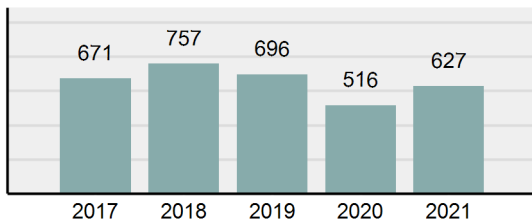

Agency 2021 Crime Report

LEWISTON Police Department

Population: 33,153
County: Nez Perce

Offense Overview

- Offense Total 1,979
- % change from 2020 **9.52%**
- # of cleared offenses 868
- Percent Cleared 43.86%
- Group "A" Crime Rate per 100,000 population 5,969.29
- Summary based reporting crime rate per 100,000 populated is calculated for other state crime comparisons only. 2,443.22

Agency 2021 Crime Report

NEZ PERCE County Sheriff's Office

Population: 8,752
County: Nez Perce

Offense Overview

- Offense Total 273
- % change from 2020 -8.08%
- # of cleared offenses 207
- Percent Cleared 75.82%
- Group "A" Crime Rate per 100,000 population 3,119.29
- Summary based reporting crime rate per 100,000 populated is calculated for other state crime comparisons only. 651.28

Arrest Overview

- Arrest Total 627
- % change from 2020 21.51%
- Adult Arrest total 620
- Juvenile Arrest total 7
- Arrest Rate per 100,000 population 7,164.08

Total Offenses - 5 year trend

Total Arrests - 5 year trend