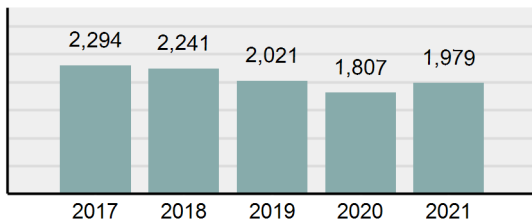

Agency 2021 Crime Report

LEWISTON Police Department

Population: 33,153
County: Nez Perce

Offense Overview

- Offense Total 1,979
- % change from 2020 **9.52%**
- # of cleared offenses 868
- Percent Cleared 43.86%
- Group "A" Crime Rate per 100,000 population 5,969.29
- Summary based reporting crime rate per 100,000 populated is calculated for other state crime comparisons only. 2,443.22

Arrest Overview

- Arrest Total 1,499
- % change from 2020 **46.24%**
- Adult Arrest total 1,358
- Juvenile Arrest total 141
- Arrest Rate per 100,000 population 4,521.46

Total Offenses - 5 year trend

Total Arrests - 5 year trend