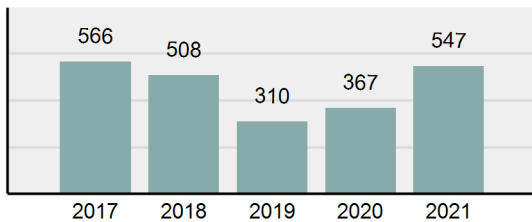

Agency 2021 Crime Report

Owyhee County Total

Population: 12,501
County: Owyhee

Offense Overview

- Offense Total 547
- % change from 2020 **49.05%**
- # of cleared offenses 308
- Percent Cleared 56.31%
- Group "A" Crime Rate per 100,000 population 4,375.65
- Summary based reporting crime rate per 100,000 populated is calculated for other state crime comparisons only. 1,199.90

Arrest Overview

- Arrest Total 428
- % change from 2020 **116.16%**
- Adult Arrest total 423
- Juvenile Arrest total 5
- Arrest Rate per 100,000 population 3,423.73

Total Offenses - 5 year trend

Total Arrests - 5 year trend