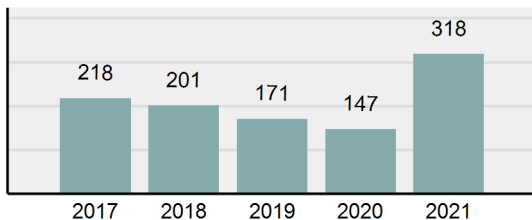

Agency 2021 Crime Report

OWYHEE County Sheriff's Office

Population: 9,650
County: Owyhee

Offense Overview

- Offense Total 337
- % change from 2020 **41%**
- # of cleared offenses 192
- Percent Cleared 56.97%
- Group "A" Crime Rate per 100,000 population 3,492.23
- Summary based reporting crime rate per 100,000 populated is calculated for other state crime comparisons only. 1,098.45

Arrest Overview

- Arrest Total 318
- % change from 2020 **116.33%**
- Adult Arrest total 314
- Juvenile Arrest total 4
- Arrest Rate per 100,000 population 3,295.34

Total Offenses - 5 year trend

Total Arrests - 5 year trend