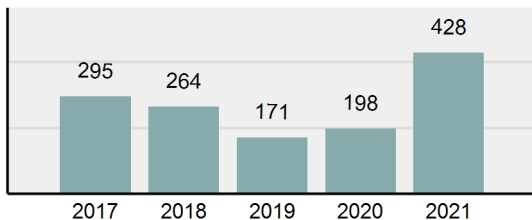

Agency 2021 Crime Report

Owyhee County Total

Population: 12,501
County: Owyhee

Offense Overview

- Offense Total 547
- % change from 2020 **49.05%**
- # of cleared offenses 308
- Percent Cleared 56.31%
- Group "A" Crime Rate per 100,000 population 4,375.65
- Summary based reporting crime rate per 100,000 populated is calculated for other state crime comparisons only. 1,199.90

Arrest Overview

- Arrest Total 428
- % change from 2020 **116.16%**
- Adult Arrest total 423
- Juvenile Arrest total 5
- Arrest Rate per 100,000 population 3,423.73

Total Offenses - 5 year trend

Total Arrests - 5 year trend