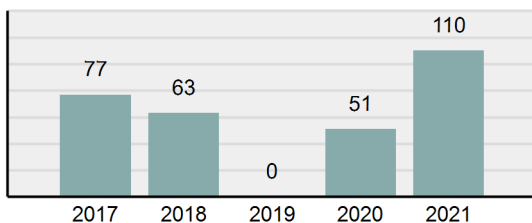

Agency 2021 Crime Report

HOMEDALE Police Department

Population: 2,851
County: Owyhee

Offense Overview

- Offense Total 210
- % change from 2020 **64.06%**
- # of cleared offenses 116
- Percent Cleared 55.24%
- Group "A" Crime Rate per 100,000 population 7,365.84
- Summary based reporting crime rate per 100,000 populated is calculated for other state crime comparisons only. 1,543.32

Arrest Overview

- Arrest Total 110
- % change from 2020 **115.69%**
- Adult Arrest total 109
- Juvenile Arrest total 1
- Arrest Rate per 100,000 population 3,858.30

Total Offenses - 5 year trend

Total Arrests - 5 year trend

Agency 2021 Crime Report

Owyhee County Total

Population: 12,501
County: Owyhee

Offense Overview

- Offense Total 547
- % change from 2020 **49.05%**
- # of cleared offenses 308
- Percent Cleared 56.31%
- Group "A" Crime Rate per 100,000 population 4,375.65
- Summary based reporting crime rate per 100,000 populated is calculated for other state crime comparisons only. 1,199.90