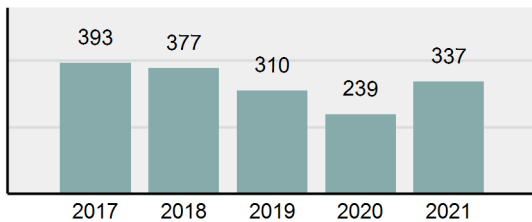

Agency 2021 Crime Report

OWYHEE County Sheriff's Office

Population: 9,650
County: Owyhee

Offense Overview

- Offense Total 337
- % change from 2020 **41%**
- # of cleared offenses 192
- Percent Cleared 56.97%
- Group "A" Crime Rate per 100,000 population 3,492.23
- Summary based reporting crime rate per 100,000 populated is calculated for other state crime comparisons only. 1,098.45

Arrest Overview

- Arrest Total 318
- % change from 2020 **116.33%**
- Adult Arrest total 314
- Juvenile Arrest total 4
- Arrest Rate per 100,000 population 3,295.34

Total Offenses - 5 year trend

Total Arrests - 5 year trend