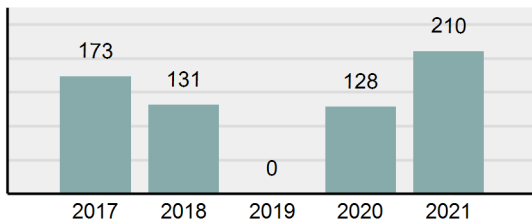

Agency 2021 Crime Report

HOMEDALE Police Department

Population: 2,851
County: Owyhee

Offense Overview

- Offense Total 210
- % change from 2020 **64.06%**
- # of cleared offenses 116
- Percent Cleared 55.24%
- Group "A" Crime Rate per 100,000 population 7,365.84
- Summary based reporting crime rate per 100,000 populated is calculated for other state crime comparisons only. 1,543.32

Arrest Overview

- Arrest Total 110
- % change from 2020 **115.69%**
- Adult Arrest total 109
- Juvenile Arrest total 1
- Arrest Rate per 100,000 population 3,858.30

Total Offenses - 5 year trend

Total Arrests - 5 year trend

Agency 2021 Crime Report

Owyhee County Total

Population: 12,501
County: Owyhee

Offense Overview

- Offense Total 547
- % change from 2020 **49.05%**
- # of cleared offenses 308
- Percent Cleared 56.31%
- Group "A" Crime Rate per 100,000 population 4,375.65
- Summary based reporting crime rate per 100,000 populated is calculated for other state crime comparisons only. 1,199.90