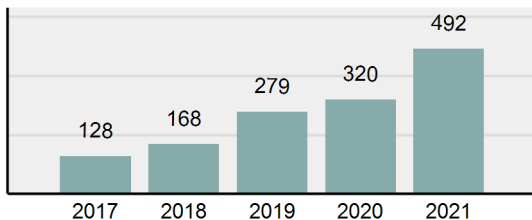

Total Arrests - 5 year trend

Group "B" Arrests	Arrests	
	Adult	Juvenile
Bad Checks	0	0
Curfew/Loitering/Vagrancy Violations	0	0
Disorderly Conduct	3	0
DUI	53	1
Drunkenness	0	0
Family Offenses, Nonviolent	0	0
Liquor Law Violations	7	1
Peeping Tom	0	0
Trespass of Real Property	1	0
All Other Offenses	130	0
Total Group "B"	194	2