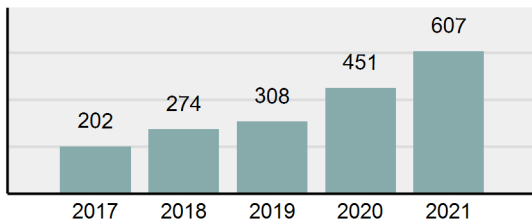

Offense Overview

- Offense Total 607
- % change from 2020 **34.59%**
- # of cleared offenses 444
- Percent Cleared 73.15%
- Group "A" Crime Rate per 100,000 population 10,733.86
- Summary based reporting crime rate per 100,000 populated is calculated for other state crime comparisons only. 919.54

Arrest Overview

- Arrest Total 492
- % change from 2020 **53.75%**
- Adult Arrest total 486
- Juvenile Arrest total 6
- Arrest Rate per 100,000 population 8,700.27

Group "A" Offenses	Offenses		Arrests	
	# Reported	# Cleared	Adult	Juvenile
Murder	0	0	0	0
Negligent Manslaughter	0	0	0	0
Rape	4	0	0	0
Sodomy	0	0	0	0
Sexual Assault w/Obj	0	0	0	0
Fondling	7	0	0	0
Aggravated Assault	7	3	4	0
Simple Assault	4	0	0	0
Intimidation	4	0	0	0
Kidnapping	0	0	0	0
Incest	0	0	0	0
Statutory Rape	1	0	0	0
Human Trafficking, Commercial Sex Acts	0	0	0	0
Human Trafficking, Involuntary Servitude	0	0	0	0
Robbery	0	0	0	0
Burglary/Breaking and Entering	15	1	4	0
Larceny/Theft Offenses	18	2	1	0
Motor Vehicle Theft	8	0	0	0
Arson	0	0	0	0
Destruction Of Property	22	0	0	0
Counterfeiting/Forgery	6	4	1	0
Fraud Offenses	9	0	0	0
Embezzlement	0	0	0	0
Extortion/Blackmail	1	0	0	0
Bribery	0	0	0	0
Stolen Property Offenses	2	0	0	0
Drug/Narcotic Violations	266	234	254	4
Drug Equipment Violations	219	189	25	0
Gambling Offenses	0	0	0	0
Pornography/Obscene Material	1	0	0	0
Prostitution Offenses	0	0	0	0
Weapons Law Violations	13	11	3	0
Animal Cruelty	0	0	0	0
Total Group "A"	607	444	292	4

Total Offenses - 5 year trend