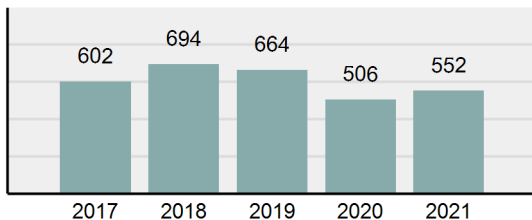

Agency 2021 Crime Report

PAYETTE County Sheriff's Office

Population: 11,889
County: Payette

Offense Overview

- Offense Total 338
- % change from 2020 **14.19%**
- # of cleared offenses 193
- Percent Cleared 57.1%
- Group "A" Crime Rate per 100,000 population 2,842.96
- Summary based reporting crime rate per 100,000 populated is calculated for other state crime comparisons only. 849.52

Arrest Overview

- Arrest Total 552
- % change from 2020 **9.09%**
- Adult Arrest total 546
- Juvenile Arrest total 6
- Arrest Rate per 100,000 population 4,642.95

Total Offenses - 5 year trend

Total Arrests - 5 year trend