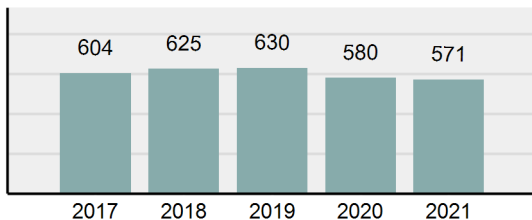

Arrest Overview

- Arrest Total 492
- % change from 2020 **53.75%**
- Adult Arrest total 486
- Juvenile Arrest total 6
- Arrest Rate per 100,000 population 8,700.27

Group "A" Offenses	Offenses		Arrests	
	# Reported	# Cleared	Adult	Juvenile
Murder	0	0	0	0
Negligent Manslaughter	0	0	0	0
Rape	4	0	0	0
Sodomy	0	0	0	0
Sexual Assault w/Obj	0	0	0	0
Fondling	7	0	0	0
Aggravated Assault	7	3	4	0
Simple Assault	4	0	0	0
Intimidation	4	0	0	0
Kidnapping	0	0	0	0
Incest	0	0	0	0
Statutory Rape	1	0	0	0
Human Trafficking, Commercial Sex Acts	0	0	0	0
Human Trafficking, Involuntary Servitude	0	0	0	0
Robbery	0	0	0	0
Burglary/Breaking and Entering	15	1	4	0
Larceny/Theft Offenses	18	2	1	0
Motor Vehicle Theft	8	0	0	0
Arson	0	0	0	0
Destruction Of Property	22	0	0	0
Counterfeiting/Forgery	6	4	1	0
Fraud Offenses	9	0	0	0
Embezzlement	0	0	0	0
Extortion/Blackmail	1	0	0	0
Bribery	0	0	0	0
Stolen Property Offenses	2	0	0	0
Drug/Narcotic Violations	266	234	254	4
Drug Equipment Violations	219	189	25	0
Gambling Offenses	0	0	0	0
Pornography/Obscene Material	1	0	0	0
Prostitution Offenses	0	0	0	0
Weapons Law Violations	13	11	3	0
Animal Cruelty	0	0	0	0
Total Group "A"	607	444	292	4

Agency 2021 Crime Report

PAYETTE Police Department

Population: 8,065
County: Payette

Offense Overview

- Offense Total 571
- % change from 2020 -1.55%
- # of cleared offenses 326
- Percent Cleared 57.09%
- Group "A" Crime Rate per 100,000 population 7,079.98
- Summary based reporting crime rate per 100,000 populated is calculated for other state crime comparisons only. 1,921.88

Arrest Overview

- Arrest Total 399
- % change from 2020 -6.12%
- Adult Arrest total 388
- Juvenile Arrest total 11
- Arrest Rate per 100,000 population 4,947.30

Total Offenses - 5 year trend

Total Arrests - 5 year trend