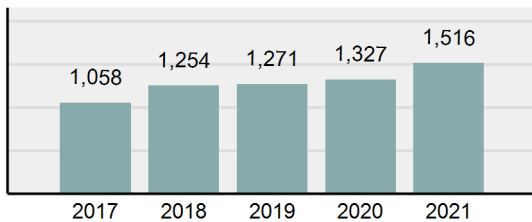

- Offense Total 1,516
- % change from 2020 **14.24%**
- # of cleared offenses 963
- Percent Cleared 63.52%
- Group "A" Crime Rate per 100,000 population 5,919.79
- Summary based reporting crime rate per 100,000 populated is calculated for other state crime comparisons only. 1,202.70

Arrest Overview

- Arrest Total 1,443
- % change from 2020 **15.35%**
- Adult Arrest total 1,420
- Juvenile Arrest total 23
- Arrest Rate per 100,000 population 5,634.74

Group "A" Offenses	Offenses		Arrests	
	# Reported	# Cleared	Adult	Juvenile
Murder	0	0	0	0
Negligent Manslaughter	0	0	0	0
Rape	10	2	1	0
Sodomy	1	0	0	0
Sexual Assault w/Obj	0	0	0	0
Fondling	18	5	1	0
Aggravated Assault	58	32	22	1
Simple Assault	109	59	13	2
Intimidation	6	2	0	0
Kidnapping	3	2	2	0
Incest	0	0	0	0
Statutory Rape	5	2	1	0
Human Trafficking, Commercial Sex Acts	0	0	0	0
Human Trafficking, Involuntary Servitude	0	0	0	0
Robbery	3	0	0	0
Burglary/Breaking and Entering	44	9	10	0
Larceny/Theft Offenses	164	24	9	2
Motor Vehicle Theft	28	4	0	1
Arson	1	0	0	0
Destruction Of Property	92	14	8	0
Counterfeiting/Forgery	8	4	1	0
Fraud Offenses	46	2	0	0
Embezzlement	1	1	0	0
Extortion/Blackmail	1	0	0	0
Bribery	0	0	0	0
Stolen Property Offenses	17	7	4	0
Drug/Narcotic Violations	477	423	416	7
Drug Equipment Violations	394	346	69	1
Gambling Offenses	0	0	0	0
Pornography/Obscene Material	2	0	0	0
Prostitution Offenses	0	0	0	0
Weapons Law Violations	27	25	11	2
Animal Cruelty	1	0	0	0
Total Group "A"	1,516	963	568	16

Total Offenses - 5 year trend