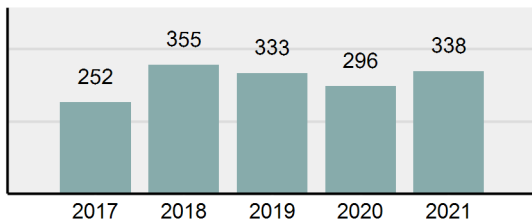

Agency 2021 Crime Report

PAYETTE County Sheriff's Office

Population: 11,889
County: Payette

Offense Overview

- Offense Total 338
- % change from 2020 **14.19%**
- # of cleared offenses 193
- Percent Cleared 57.1%
- Group "A" Crime Rate per 100,000 population 2,842.96
- Summary based reporting crime rate per 100,000 populated is calculated for other state crime comparisons only. 849.52

Arrest Overview

- Arrest Total 552
- % change from 2020 **9.09%**
- Adult Arrest total 546
- Juvenile Arrest total 6
- Arrest Rate per 100,000 population 4,642.95

Total Offenses - 5 year trend

Total Arrests - 5 year trend