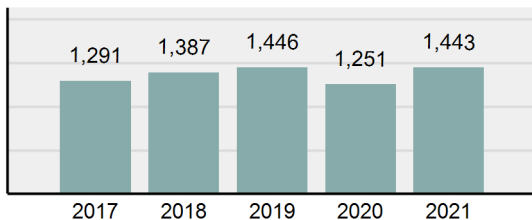

Total Arrests - 5 year trend

Group "B" Arrests	Arrests	
	Adult	Juvenile
Bad Checks	0	0
Curfew/Loitering/Vagrancy Violations	0	0
Disorderly Conduct	13	0
DUI	127	1
Drunkenness	0	0
Family Offenses, Nonviolent	1	0
Liquor Law Violations	10	1
Peeping Tom	0	0
Trespass of Real Property	7	0
All Other Offenses	694	5
Total Group "B"	852	7