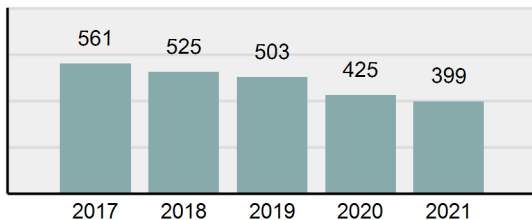

Arrest Overview

- Arrest Total 492
- % change from 2020 **53.75%**
- Adult Arrest total 486
- Juvenile Arrest total 6
- Arrest Rate per 100,000 population 8,700.27

Group "A" Offenses	Offenses		Arrests	
	# Reported	# Cleared	Adult	Juvenile
Murder	0	0	0	0
Negligent Manslaughter	0	0	0	0
Rape	4	0	0	0
Sodomy	0	0	0	0
Sexual Assault w/Obj	0	0	0	0
Fondling	7	0	0	0
Aggravated Assault	7	3	4	0
Simple Assault	4	0	0	0
Intimidation	4	0	0	0
Kidnapping	0	0	0	0
Incest	0	0	0	0
Statutory Rape	1	0	0	0
Human Trafficking, Commercial Sex Acts	0	0	0	0
Human Trafficking, Involuntary Servitude	0	0	0	0
Robbery	0	0	0	0
Burglary/Breaking and Entering	15	1	4	0
Larceny/Theft Offenses	18	2	1	0
Motor Vehicle Theft	8	0	0	0
Arson	0	0	0	0
Destruction Of Property	22	0	0	0
Counterfeiting/Forgery	6	4	1	0
Fraud Offenses	9	0	0	0
Embezzlement	0	0	0	0
Extortion/Blackmail	1	0	0	0
Bribery	0	0	0	0
Stolen Property Offenses	2	0	0	0
Drug/Narcotic Violations	266	234	254	4
Drug Equipment Violations	219	189	25	0
Gambling Offenses	0	0	0	0
Pornography/Obscene Material	1	0	0	0
Prostitution Offenses	0	0	0	0
Weapons Law Violations	13	11	3	0
Animal Cruelty	0	0	0	0
Total Group "A"	607	444	292	4

Agency 2021 Crime Report

PAYETTE Police Department

Population: 8,065
County: Payette

Offense Overview

- Offense Total 571
- % change from 2020 -1.55%
- # of cleared offenses 326
- Percent Cleared 57.09%
- Group "A" Crime Rate per 100,000 population 7,079.98
- Summary based reporting crime rate per 100,000 populated is calculated for other state crime comparisons only. 1,921.88

Arrest Overview

- Arrest Total 399
- % change from 2020 -6.12%
- Adult Arrest total 388
- Juvenile Arrest total 11
- Arrest Rate per 100,000 population 4,947.30

Total Offenses - 5 year trend

Total Arrests - 5 year trend