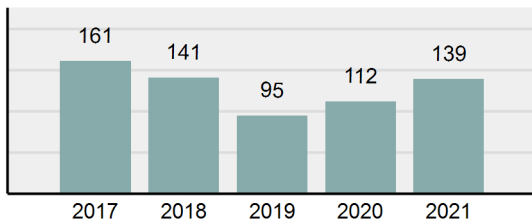

Agency 2021 Crime Report

AMERICAN FALLS Police Department

Population: 4,280
County: Power

Offense Overview

- Offense Total 152
- % change from 2020 -26.57%
- # of cleared offenses 103
- Percent Cleared 67.76%
- Group "A" Crime Rate per 100,000 population 3,551.40
- Summary based reporting crime rate per 100,000 populated is calculated for other state crime comparisons only. 1,074.77

Arrest Overview

- Arrest Total 139
- % change from 2020 24.11%
- Adult Arrest total 126
- Juvenile Arrest total 13
- Arrest Rate per 100,000 population 3,247.66

Total Offenses - 5 year trend

Total Arrests - 5 year trend

Agency 2021 Crime Report

POWER County Sheriff's Office

Population: 3,511
County: Power

Offense Overview

- Offense Total 109
- % change from 2020 -19.85%
- # of cleared offenses 53
- Percent Cleared 48.62%
- Group "A" Crime Rate per 100,000 population 3,104.53
- Summary based reporting crime rate per 100,000 populated is calculated for other state crime comparisons only. 1,082.31

Agency 2021 Crime Report

Power County Total

Population: 7,791
County: Power

Offense Overview

- Offense Total 261
- % change from 2020 -23.91%
- # of cleared offenses 156
- Percent Cleared 59.77%
- Group "A" Crime Rate per 100,000 population 3,350.02
- Summary based reporting crime rate per 100,000 populated is calculated for other state crime comparisons only. 1,078.17