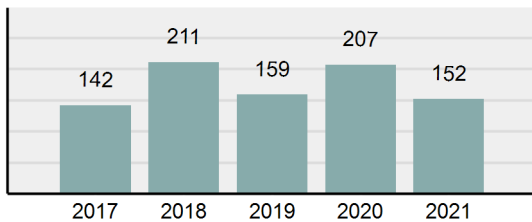

Agency 2021 Crime Report

AMERICAN FALLS Police Department

Population: 4,280
County: Power

Offense Overview

- Offense Total 152
- % change from 2020 -26.57%
- # of cleared offenses 103
- Percent Cleared 67.76%
- Group "A" Crime Rate per 100,000 population 3,551.40
- Summary based reporting crime rate per 100,000 populated is calculated for other state crime comparisons only. 1,074.77

Arrest Overview

- Arrest Total 139
- % change from 2020 24.11%
- Adult Arrest total 126
- Juvenile Arrest total 13
- Arrest Rate per 100,000 population 3,247.66

Total Offenses - 5 year trend

Total Arrests - 5 year trend

Agency 2021 Crime Report

POWER County Sheriff's Office

Population: 3,511
County: Power

Offense Overview

- Offense Total 109
- % change from 2020 -19.85%
- # of cleared offenses 53
- Percent Cleared 48.62%
- Group "A" Crime Rate per 100,000 population 3,104.53
- Summary based reporting crime rate per 100,000 populated is calculated for other state crime comparisons only. 1,082.31

Agency 2021 Crime Report

Power County Total

Population: 7,791
County: Power

Offense Overview

- Offense Total 261
- % change from 2020 -23.91%
- # of cleared offenses 156
- Percent Cleared 59.77%
- Group "A" Crime Rate per 100,000 population 3,350.02
- Summary based reporting crime rate per 100,000 populated is calculated for other state crime comparisons only. 1,078.17