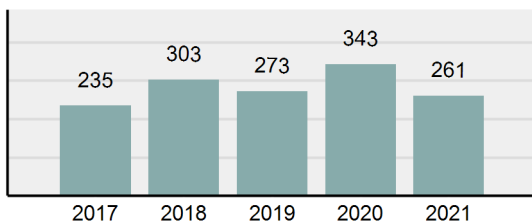

Offense Overview

- Offense Total 261
- % change from 2020 -23.91%
- # of cleared offenses 156
- Percent Cleared 59.77%
- Group "A" Crime Rate per 100,000 population 3,350.02
- Summary based reporting crime rate per 100,000 populated is calculated for other state crime comparisons only. 1,078.17

Arrest Overview

- Arrest Total 229
- % change from 2020 15.08%
- Adult Arrest total 208
- Juvenile Arrest total 21
- Arrest Rate per 100,000 population 2,939.29

Group "A" Offenses	Offenses		Arrests	
	# Reported	# Cleared	Adult	Juvenile
Murder	0	0	0	0
Negligent Manslaughter	0	0	0	0
Rape	1	1	0	0
Sodomy	0	0	0	0
Sexual Assault w/Obj	0	0	0	0
Fondling	1	1	0	0
Aggravated Assault	9	8	5	0
Simple Assault	52	47	23	2
Intimidation	1	1	1	0
Kidnapping	0	0	0	0
Incest	0	0	0	0
Statutory Rape	0	0	0	0
Human Trafficking, Commercial Sex Acts	0	0	0	0
Human Trafficking, Involuntary Servitude	0	0	0	0
Robbery	1	1	3	0
Burglary/Breaking and Entering	8	1	1	0
Larceny/Theft Offenses	49	15	3	1
Motor Vehicle Theft	15	6	3	0
Arson	1	1	0	1
Destruction Of Property	45	11	4	5
Counterfeiting/Forgery	0	0	0	0
Fraud Offenses	4	1	1	0
Embezzlement	0	0	0	0
Extortion/Blackmail	0	0	0	0
Bribery	0	0	0	0
Stolen Property Offenses	8	5	2	0
Drug/Narcotic Violations	30	27	23	3
Drug Equipment Violations	33	27	9	1
Gambling Offenses	0	0	0	0
Pornography/Obscene Material	0	0	0	0
Prostitution Offenses	0	0	0	0
Weapons Law Violations	3	3	2	0
Animal Cruelty	0	0	0	0
Total Group "A"	261	156	80	13

Total Offenses - 5 year trend