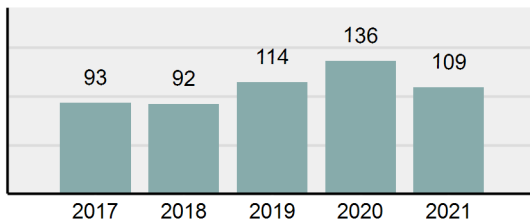

Agency 2021 Crime Report

POWER County Sheriff's Office

Population: 3,511
County: Power

Offense Overview

- Offense Total 109
- % change from 2020 -19.85%
- # of cleared offenses 53
- Percent Cleared 48.62%
- Group "A" Crime Rate per 100,000 population 3,104.53
- Summary based reporting crime rate per 100,000 populated is calculated for other state crime comparisons only. 1,082.31

Arrest Overview

- Arrest Total 90
- % change from 2020 3.45%
- Adult Arrest total 82
- Juvenile Arrest total 8
- Arrest Rate per 100,000 population 2,563.37

Total Offenses - 5 year trend

Total Arrests - 5 year trend