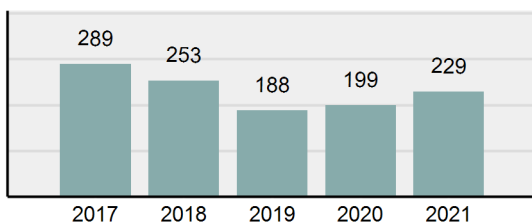

Total Arrests - 5 year trend

Group "B" Arrests	Arrests	
	Adult	Juvenile
Bad Checks	0	0
Curfew/Loitering/Vagrancy Violations	0	0
Disorderly Conduct	0	0
DUI	36	1
Drunkenness	1	0
Family Offenses, Nonviolent	0	0
Liquor Law Violations	3	1
Peeping Tom	0	0
Trespass of Real Property	8	0
All Other Offenses	80	6
Total Group "B"	128	8