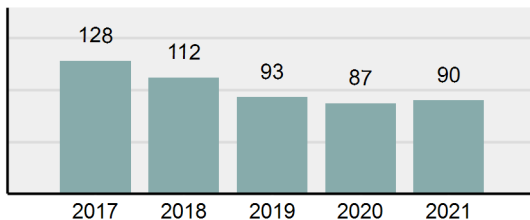

Agency 2021 Crime Report

POWER County Sheriff's Office

Population: 3,511
County: Power

Offense Overview

- Offense Total 109
- % change from 2020 -19.85%
- # of cleared offenses 53
- Percent Cleared 48.62%
- Group "A" Crime Rate per 100,000 population 3,104.53
- Summary based reporting crime rate per 100,000 populated is calculated for other state crime comparisons only. 1,082.31

Arrest Overview

- Arrest Total 90
- % change from 2020 3.45%
- Adult Arrest total 82
- Juvenile Arrest total 8
- Arrest Rate per 100,000 population 2,563.37

Total Offenses - 5 year trend

Total Arrests - 5 year trend