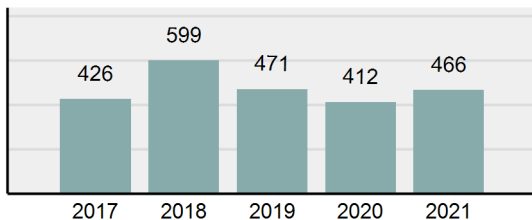

Agency 2021 Crime Report

Benewah County Total

Population: 9,676
County: Benewah

Offense Overview

- Offense Total 466
- % change from 2020 **13.11%**
- # of cleared offenses 285
- Percent Cleared 61.16%
- Group "A" Crime Rate per 100,000 population 4,816.04
- Summary based reporting crime rate per 100,000 populated is calculated for other state crime comparisons only. 1,126.50

Arrest Overview

- Arrest Total 324
- % change from 2020 **-7.43%**
- Adult Arrest total 265
- Juvenile Arrest total 59
- Arrest Rate per 100,000 population 3,348.49

Total Offenses - 5 year trend

Total Arrests - 5 year trend