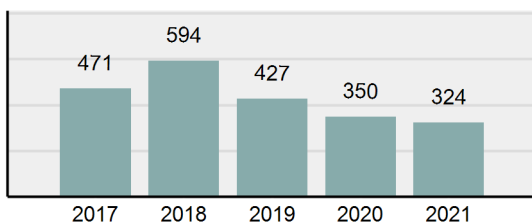

Agency 2021 Crime Report

Benewah County Total

Population: 9,676
County: Benewah

Offense Overview

- Offense Total 466
- % change from 2020 **13.11%**
- # of cleared offenses 285
- Percent Cleared 61.16%
- Group "A" Crime Rate per 100,000 population 4,816.04
- Summary based reporting crime rate per 100,000 populated is calculated for other state crime comparisons only. 1,126.50

Arrest Overview

- Arrest Total 324
- % change from 2020 **-7.43%**
- Adult Arrest total 265
- Juvenile Arrest total 59
- Arrest Rate per 100,000 population 3,348.49

Total Offenses - 5 year trend

Total Arrests - 5 year trend