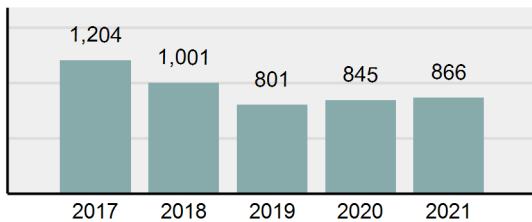

## BLACKFOOT Police Department

Population: 12,026  
County: Bingham

### Offense Overview

- Offense Total 866
- % change from 2020 **2.49%**
- # of cleared offenses 473
- Percent Cleared 54.62%
- Group "A" Crime Rate per 100,000 population 7,201.06
- Summary based reporting crime rate per 100,000 populated is calculated for other state crime comparisons only. 1,995.68

### Arrest Overview

- Arrest Total 546
- % change from 2020 **5.81%**
- Adult Arrest total 444
- Juvenile Arrest total 102
- Arrest Rate per 100,000 population 4,540.16

**Total Offenses - 5 year trend**

## Bingham County Total

Population: 48,512  
County: Bingham