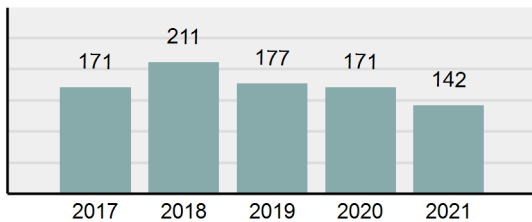

Agency 2021 Crime Report

SHELLEY Police Department

Population: 4,674
County: Bingham

Offense Overview

- Offense Total 142
- % change from 2020 -16.96%
- # of cleared offenses 74
- Percent Cleared 52.11%
- Group "A" Crime Rate per 100,000 population 3,038.08
- Summary based reporting crime rate per 100,000 populated is calculated for other state crime comparisons only. 834.40

Arrest Overview

- Arrest Total 72
- % change from 2020 30.91%
- Adult Arrest total 64
- Juvenile Arrest total 8
- Arrest Rate per 100,000 population 1,540.44

Total Offenses - 5 year trend