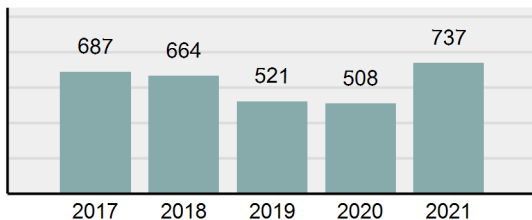

Agency 2021 Crime Report

BINGHAM County Sheriff's Office

Population: 31,812
County: Bingham

Offense Overview

- Offense Total 737
- % change from 2020 **45.08%**
- # of cleared offenses 427
- Percent Cleared 57.94%
- Group "A" Crime Rate per 100,000 population 2,316.74
- Summary based reporting crime rate per 100,000 populated is calculated for other state crime comparisons only. 656.98

Arrest Overview

- Arrest Total 550
- % change from 2020 **67.17%**
- Adult Arrest total 493
- Juvenile Arrest total 57
- Arrest Rate per 100,000 population 1,728.91

Total Offenses - 5 year trend