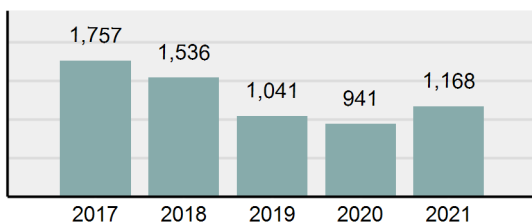

Total Arrests - 5 year trend

Group "A" Offenses	Offenses		Arrests	
	# Reported	# Cleared	Adult	Juvenile
Murder	0	0	0	0
Negligent Manslaughter	0	0	0	0
Rape	17	13	2	3
Sodomy	0	0	0	0
Sexual Assault w/Obj	0	0	0	0
Fondling	56	27	6	2
Aggravated Assault	62	52	32	2
Simple Assault	339	231	70	21
Intimidation	34	24	8	3
Kidnapping	3	3	2	0
Incest	2	0	0	0
Statutory Rape	0	0	0	0
Human Trafficking, Commercial Sex Acts	0	0	0	0
Human Trafficking, Involuntary Servitude	0	0	0	0
Robbery	3	3	1	0
Burglary/Breaking and Entering	96	21	13	7
Larceny/Theft Offenses	258	67	31	8
Motor Vehicle Theft	46	22	11	8
Arson	6	1	0	2
Destruction Of Property	205	51	26	8
Counterfeiting/Forgery	9	1	1	0
Fraud Offenses	58	11	0	0
Embezzlement	1	1	0	0
Extortion/Blackmail	1	0	0	0
Bribery	0	0	0	0
Stolen Property Offenses	30	23	17	2
Drug/Narcotic Violations	270	222	179	26
Drug Equipment Violations	231	193	50	8
Gambling Offenses	0	0	0	0
Pornography/Obscene Material	4	1	0	1
Prostitution Offenses	0	0	0	0
Weapons Law Violations	14	7	4	0
Animal Cruelty	0	0	0	0
Total Group "A"	1,745	974	453	101

Group "B" Arrests	Arrests	
	Adult	Juvenile
Bad Checks	0	0
Curfew/Loitering/Vagrancy Violations	0	0
Disorderly Conduct	47	6
DUI	178	2
Drunkenness	0	0
Family Offenses, Nonviolent	4	0
Liquor Law Violations	17	0
Peeping Tom	0	0
Trespass of Real Property	14	0
All Other Offenses	288	58
Total Group "B"	548	66