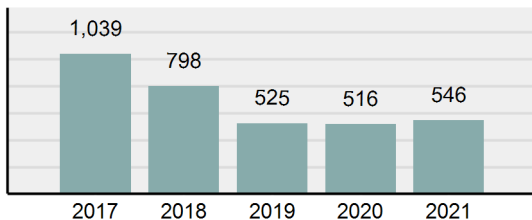

Total Arrests - 5 year trend

Group "A" Offenses	Offenses		Arrests	
	# Reported	# Cleared	Adult	Juvenile
Murder	0	0	0	0
Negligent Manslaughter	0	0	0	0
Rape	7	6	2	1
Sodomy	0	0	0	0
Sexual Assault w/Obj	0	0	0	0
Fondling	22	12	2	1
Aggravated Assault	27	21	14	1
Simple Assault	184	124	36	15
Intimidation	15	9	2	2
Kidnapping	1	1	0	0
Incest	0	0	0	0
Statutory Rape	0	0	0	0
Human Trafficking, Commercial Sex Acts	0	0	0	0
Human Trafficking, Involuntary Servitude	0	0	0	0
Robbery	2	2	1	0
Burglary/Breaking and Entering	34	14	7	6
Larceny/Theft Offenses	137	41	23	7
Motor Vehicle Theft	27	15	5	4
Arson	6	1	0	2
Destruction Of Property	106	22	10	6
Counterfeiting/Forgery	6	1	1	0
Fraud Offenses	27	6	0	0
Embezzlement	0	0	0	0
Extortion/Blackmail	0	0	0	0
Bribery	0	0	0	0
Stolen Property Offenses	7	5	3	2
Drug/Narcotic Violations	135	96	64	18
Drug Equipment Violations	115	90	23	6
Gambling Offenses	0	0	0	0
Pornography/Obscene Material	1	1	0	1
Prostitution Offenses	0	0	0	0
Weapons Law Violations	7	6	3	0
Animal Cruelty	0	0	0	0
Total Group "A"	866	473	196	72

Group "B" Arrests	Arrests	
	Adult	Juvenile
Bad Checks	0	0
Curfew/Loitering/Vagrancy Violations	0	0
Disorderly Conduct	35	3
DUI	50	0
Drunkenness	0	0
Family Offenses, Nonviolent	4	0
Liquor Law Violations	6	0
Peeping Tom	0	0
Trespass of Real Property	11	0
All Other Offenses	142	27
Total Group "B"	248	30