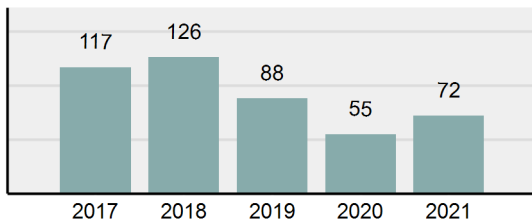

## SHELLEY Police Department

Population: 4,674  
County: Bingham

### Offense Overview

- Offense Total 142
- % change from 2020 -16.96%
- # of cleared offenses 74
- Percent Cleared 52.11%
- Group "A" Crime Rate per 100,000 population 3,038.08
- Summary based reporting crime rate per 100,000 populated is calculated for other state crime comparisons only. 834.40

### Arrest Overview

- Arrest Total 72
- % change from 2020 30.91%
- Adult Arrest total 64
- Juvenile Arrest total 8
- Arrest Rate per 100,000 population 1,540.44

**Total Offenses - 5 year trend**

**Total Arrests - 5 year trend**