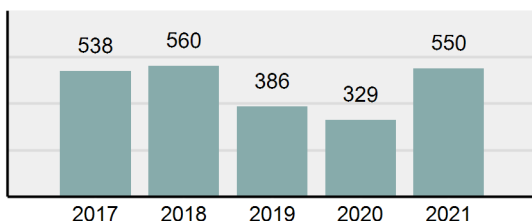

Total Arrests - 5 year trend

Group "A" Offenses	Offenses		Arrests	
	# Reported	# Cleared	Adult	Juvenile
Murder	0	0	0	0
Negligent Manslaughter	0	0	0	0
Rape	7	5	0	2
Sodomy	0	0	0	0
Sexual Assault w/Obj	0	0	0	0
Fondling	30	12	4	1
Aggravated Assault	34	30	18	1
Simple Assault	124	92	31	5
Intimidation	15	12	5	0
Kidnapping	2	2	2	0
Incest	0	0	0	0
Statutory Rape	0	0	0	0
Human Trafficking, Commercial Sex Acts	0	0	0	0
Human Trafficking, Involuntary Servitude	0	0	0	0
Robbery	0	0	0	0
Burglary/Breaking and Entering	58	7	6	1
Larceny/Theft Offenses	94	18	5	1
Motor Vehicle Theft	16	7	6	4
Arson	0	0	0	0
Destruction Of Property	79	23	12	2
Counterfeiting/Forgery	3	0	0	0
Fraud Offenses	25	4	0	0
Embezzlement	1	1	0	0
Extortion/Blackmail	1	0	0	0
Bribery	0	0	0	0
Stolen Property Offenses	21	16	12	0
Drug/Narcotic Violations	118	110	102	7
Drug Equipment Violations	100	87	22	2
Gambling Offenses	0	0	0	0
Pornography/Obscene Material	2	0	0	0
Prostitution Offenses	0	0	0	0
Weapons Law Violations	7	1	1	0
Animal Cruelty	0	0	0	0
Total Group "A"	737	427	226	26

Group "B" Arrests	Arrests	
	Adult	Juvenile
Bad Checks	0	0
Curfew/Loitering/Vagrancy Violations	0	0
Disorderly Conduct	10	3
DUI	118	2
Drunkenness	0	0
Family Offenses, Nonviolent	0	0
Liquor Law Violations	10	0
Peeping Tom	0	0
Trespass of Real Property	2	0
All Other Offenses	127	26
Total Group "B"	267	31