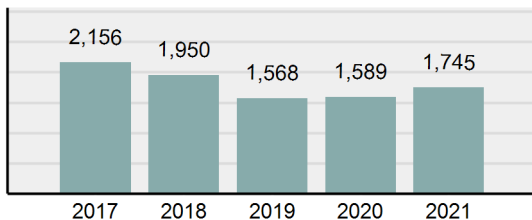

Agency 2021 Crime Report

Bingham County Total

Population: 48,512
County: Bingham

Offense Overview

- Offense Total 1,745
- % change from 2020 **9.82%**
- # of cleared offenses 974
- Percent Cleared 55.82%
- Group "A" Crime Rate per 100,000 population 3,597.05
- Summary based reporting crime rate per 100,000 populated is calculated for other state crime comparisons only. 1,005.94

Arrest Overview

- Arrest Total 1,168
- % change from 2020 **24.12%**
- Adult Arrest total 1,001
- Juvenile Arrest total 167
- Arrest Rate per 100,000 population 2,407.65

Total Offenses - 5 year trend