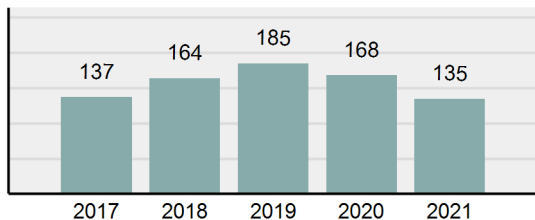

Agency 2021 Crime Report

BLAINE County Sheriff's Office

Population: 8,279
County: Blaine

Offense Overview

- Offense Total 174
- % change from 2020 **2.35%**
- # of cleared offenses 120
- Percent Cleared 68.97%
- Group "A" Crime Rate per 100,000 population 2,101.70
- Summary based reporting crime rate per 100,000 populated is calculated for other state crime comparisons only. 314.05

Arrest Overview

- Arrest Total 135
- % change from 2020 **-19.64%**
- Adult Arrest total 130
- Juvenile Arrest total 5
- Arrest Rate per 100,000 population 1,630.63

Total Offenses - 5 year trend

Total Arrests - 5 year trend