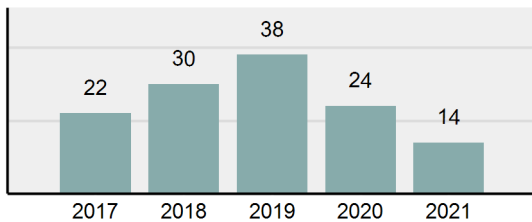

Agency 2021 Crime Report

SUN VALLEY Police Department

Population: 1,513
County: Blaine

Offense Overview

- Offense Total 14
- % change from 2020 -41.67%
- # of cleared offenses 6
- Percent Cleared 42.86%
- Group "A" Crime Rate per 100,000 population 925.31
- Summary based reporting crime rate per 100,000 populated is calculated for other state crime comparisons only. 330.47

Arrest Overview

- Arrest Total 20
- % change from 2020 -16.67%
- Adult Arrest total 20
- Juvenile Arrest total 0
- Arrest Rate per 100,000 population 1,321.88

Total Offenses - 5 year trend

Total Arrests - 5 year trend