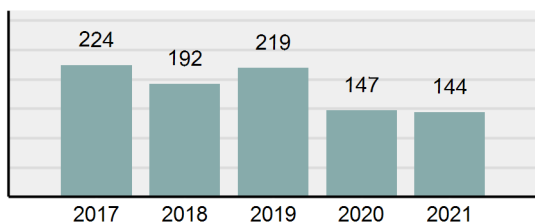

Agency 2021 Crime Report

HAILEY Police Department

Population: 8,988
County: Blaine

Offense Overview

- Offense Total 131
- % change from 2020 **10.08%**
- # of cleared offenses 77
- Percent Cleared 58.78%
- Group "A" Crime Rate per 100,000 population 1,457.50
- Summary based reporting crime rate per 100,000 populated is calculated for other state crime comparisons only. 356.03

Arrest Overview

- Arrest Total 144
- % change from 2020 **-2.04%**
- Adult Arrest total 124
- Juvenile Arrest total 20
- Arrest Rate per 100,000 population 1,602.14

Total Offenses - 5 year trend

Total Arrests - 5 year trend