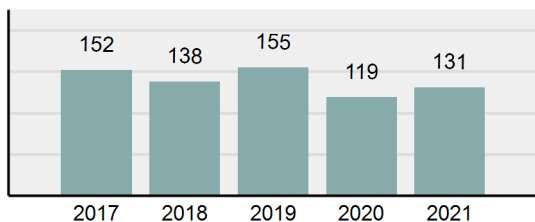

Arrest Overview

- Arrest Total 32
- % change from 2020 -5.88%
- Adult Arrest total 28
- Juvenile Arrest total 4
- Arrest Rate per 100,000 population 1,270.35

Total Offenses - 5 year trend

Total Arrests - 5 year trend

Agency 2021 Crime Report

HAILEY Police Department

Population: 8,988
County: Blaine

Offense Overview

- Offense Total 131
- % change from 2020 **10.08%**
- # of cleared offenses 77
- Percent Cleared 58.78%
- Group "A" Crime Rate per 100,000 population 1,457.50
- Summary based reporting crime rate per 100,000 populated is calculated for other state crime comparisons only. 356.03

Arrest Overview

- Arrest Total 144
- % change from 2020 **-2.04%**
- Adult Arrest total 124
- Juvenile Arrest total 20
- Arrest Rate per 100,000 population 1,602.14

Total Offenses - 5 year trend

Total Arrests - 5 year trend