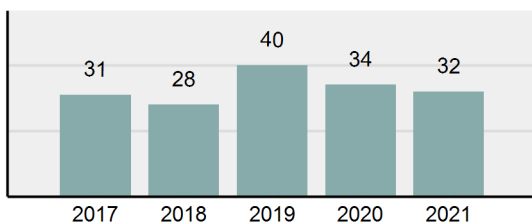

Agency 2021 Crime Report

BELLEVUE MARSHAL

Population: 2,519
County: Blaine

Offense Overview

- Offense Total 33
- % change from 2020 -26.67%
- # of cleared offenses 25
- Percent Cleared 75.76%
- Group "A" Crime Rate per 100,000 population 1,310.04
- Summary based reporting crime rate per 100,000 populated is calculated for other state crime comparisons only. 317.59

Arrest Overview

- Arrest Total 32
- % change from 2020 -5.88%
- Adult Arrest total 28
- Juvenile Arrest total 4
- Arrest Rate per 100,000 population 1,270.35

Total Offenses - 5 year trend

Total Arrests - 5 year trend