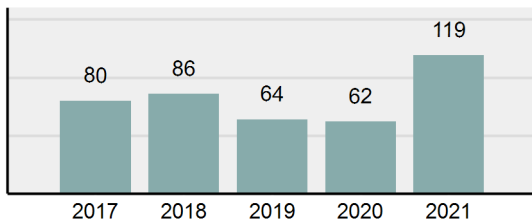

Agency 2021 Crime Report

KETCHUM Police Department

Population: 2,932
County: Blaine

Offense Overview

- Offense Total 119
- % change from 2020 **91.94%**
- # of cleared offenses 70
- Percent Cleared 58.82%
- Group "A" Crime Rate per 100,000 population 4,058.66
- Summary based reporting crime rate per 100,000 populated is calculated for other state crime comparisons only. 1,159.62

Arrest Overview

- Arrest Total 103
- % change from 2020 **39.19%**
- Adult Arrest total 102
- Juvenile Arrest total 1
- Arrest Rate per 100,000 population 3,512.96

Total Offenses - 5 year trend

Total Arrests - 5 year trend