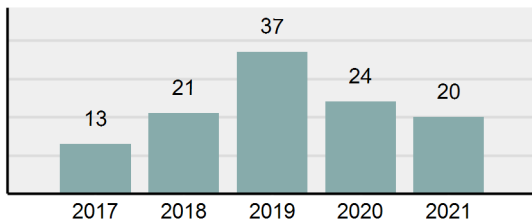

Agency 2021 Crime Report

SUN VALLEY Police Department

Population: 1,513
County: Blaine

Offense Overview

- Offense Total 14
- % change from 2020 -41.67%
- # of cleared offenses 6
- Percent Cleared 42.86%
- Group "A" Crime Rate per 100,000 population 925.31
- Summary based reporting crime rate per 100,000 populated is calculated for other state crime comparisons only. 330.47

Arrest Overview

- Arrest Total 20
- % change from 2020 -16.67%
- Adult Arrest total 20
- Juvenile Arrest total 0
- Arrest Rate per 100,000 population 1,321.88

Total Offenses - 5 year trend

Total Arrests - 5 year trend