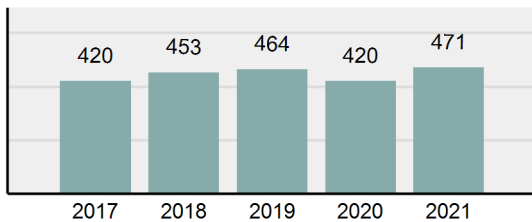

Offense Overview

- Offense Total 471
- % change from 2020 **12.14%**
- # of cleared offenses 298
- Percent Cleared 63.27%
- Group "A" Crime Rate per 100,000 population 1,943.79
- Summary based reporting crime rate per 100,000 populated is calculated for other state crime comparisons only. 433.33

Arrest Overview

- Arrest Total 434
- % change from 2020 **-2.91%**
- Adult Arrest total 404
- Juvenile Arrest total 30
- Arrest Rate per 100,000 population 1,791.09

Group "A" Offenses	Offenses		Arrests	
	# Reported	# Cleared	Adult	Juvenile
Murder	0	0	0	0
Negligent Manslaughter	0	0	0	0
Rape	4	3	3	0
Sodomy	0	0	0	0
Sexual Assault w/Obj	0	0	0	0
Fondling	7	4	4	0
Aggravated Assault	32	24	19	1
Simple Assault	51	34	17	1
Intimidation	21	7	4	0
Kidnapping	0	0	0	0
Incest	0	0	0	0
Statutory Rape	0	0	0	0
Human Trafficking, Commercial Sex Acts	0	0	0	0
Human Trafficking, Involuntary Servitude	0	0	0	0
Robbery	1	1	0	1
Burglary/Breaking and Entering	11	2	1	0
Larceny/Theft Offenses	52	10	5	0
Motor Vehicle Theft	4	2	1	1
Arson	1	1	1	0
Destruction Of Property	37	11	5	0
Counterfeiting/Forgery	2	1	0	0
Fraud Offenses	24	1	0	0
Embezzlement	3	3	3	0
Extortion/Blackmail	0	0	0	0
Bribery	0	0	0	0
Stolen Property Offenses	1	1	1	0
Drug/Narcotic Violations	130	114	106	8
Drug Equipment Violations	88	79	10	1
Gambling Offenses	0	0	0	0
Pornography/Obscene Material	1	0	0	0
Prostitution Offenses	0	0	0	0
Weapons Law Violations	1	0	0	0
Animal Cruelty	0	0	0	0
Total Group "A"	471	298	180	13

Total Offenses - 5 year trend