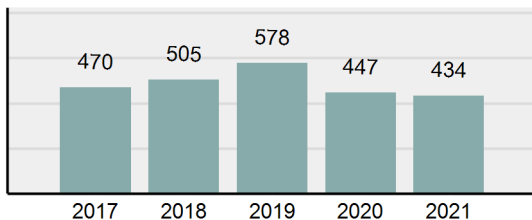

Total Arrests - 5 year trend

Group "B" Arrests	Arrests	
	Adult	Juvenile
Bad Checks	0	0
Curfew/Loitering/Vagrancy Violations	0	0
Disorderly Conduct	9	0
DUI	160	3
Drunkenness	1	0
Family Offenses, Nonviolent	0	0
Liquor Law Violations	10	7
Peeping Tom	0	0
Trespass of Real Property	10	0
All Other Offenses	34	7
Total Group "B"	224	17