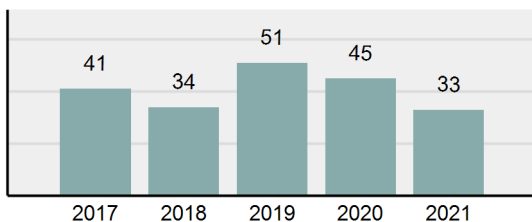

Agency 2021 Crime Report

BELLEVUE MARSHAL

Population: 2,519
County: Blaine

Offense Overview

- Offense Total 33
- % change from 2020 -26.67%
- # of cleared offenses 25
- Percent Cleared 75.76%
- Group "A" Crime Rate per 100,000 population 1,310.04
- Summary based reporting crime rate per 100,000 populated is calculated for other state crime comparisons only. 317.59

Arrest Overview

- Arrest Total 32
- % change from 2020 -5.88%
- Adult Arrest total 28
- Juvenile Arrest total 4
- Arrest Rate per 100,000 population 1,270.35

Total Offenses - 5 year trend

Total Arrests - 5 year trend