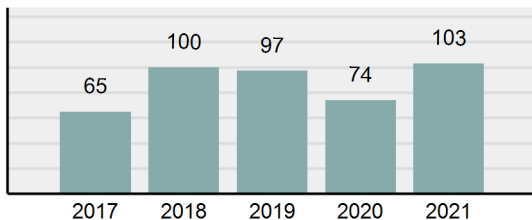

Agency 2021 Crime Report

KETCHUM Police Department

Population: 2,932
County: Blaine

Offense Overview

- Offense Total 119
- % change from 2020 **91.94%**
- # of cleared offenses 70
- Percent Cleared 58.82%
- Group "A" Crime Rate per 100,000 population 4,058.66
- Summary based reporting crime rate per 100,000 populated is calculated for other state crime comparisons only. 1,159.62

Arrest Overview

- Arrest Total 103
- % change from 2020 **39.19%**
- Adult Arrest total 102
- Juvenile Arrest total 1
- Arrest Rate per 100,000 population 3,512.96

Total Offenses - 5 year trend

Total Arrests - 5 year trend