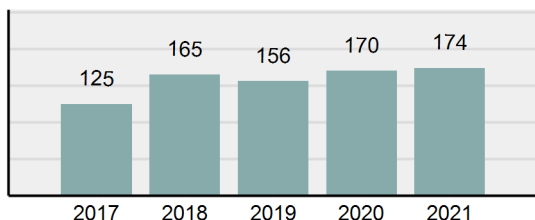

Agency 2021 Crime Report

BLAINE County Sheriff's Office

Population: 8,279
County: Blaine

Offense Overview

- Offense Total 174
- % change from 2020 **2.35%**
- # of cleared offenses 120
- Percent Cleared 68.97%
- Group "A" Crime Rate per 100,000 population 2,101.70
- Summary based reporting crime rate per 100,000 populated is calculated for other state crime comparisons only. 314.05

Arrest Overview

- Arrest Total 135
- % change from 2020 **-19.64%**
- Adult Arrest total 130
- Juvenile Arrest total 5
- Arrest Rate per 100,000 population 1,630.63

Total Offenses - 5 year trend

Total Arrests - 5 year trend