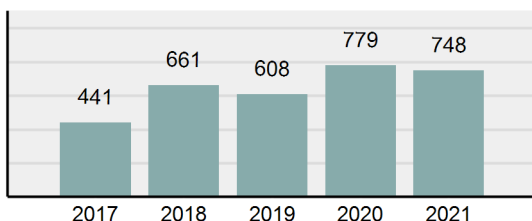

Agency 2021 Crime Report

BONNER County Sheriff's Office

Population: 36,000
County: Bonner

Offense Overview

- Offense Total 1,027
- % change from 2020 -8.63%
- # of cleared offenses 578
- Percent Cleared 56.28%
- Group "A" Crime Rate per 100,000 population 2,852.78
- Summary based reporting crime rate per 100,000 populated is calculated for other state crime comparisons only. 897.22

Arrest Overview

- Arrest Total 748
- % change from 2020 -3.98%
- Adult Arrest total 727
- Juvenile Arrest total 21
- Arrest Rate per 100,000 population 2,077.78

Total Offenses - 5 year trend

Total Arrests - 5 year trend