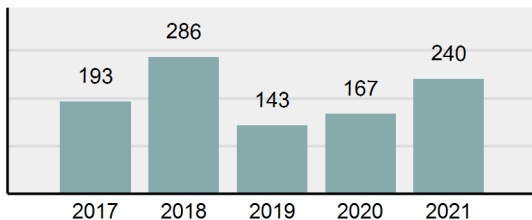

Agency 2021 Crime Report

PONDERAY Police Department

Population: 1,195
County: Bonner

Offense Overview

- Offense Total 107
- % change from 2020 -7.76%
- # of cleared offenses 85
- Percent Cleared 79.44%
- Group "A" Crime Rate per 100,000 population 8,953.97
- Summary based reporting crime rate per 100,000 populated is calculated for other state crime comparisons only. 2,343.10

Arrest Overview

- Arrest Total 240
- % change from 2020 43.71%
- Adult Arrest total 234
- Juvenile Arrest total 6
- Arrest Rate per 100,000 population 20,083.68

Total Offenses - 5 year trend

Total Arrests - 5 year trend

Agency 2021 Crime Report

Bonner County Total

Population: 48,621
County: Bonner

Offense Overview

- Offense Total 1,687
- % change from 2020 -5.7%
- # of cleared offenses 994
- Percent Cleared 58.92%
- Group "A" Crime Rate per 100,000 population 3,469.69
- Summary based reporting crime rate per 100,000 populated is calculated for other state crime comparisons only. 1,034.53