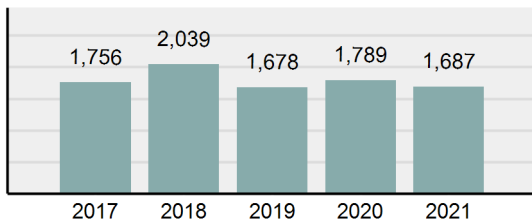

- Offense Total 1,687
- % change from 2020 -5.7%
- # of cleared offenses 994
- Percent Cleared 58.92%
- Group "A" Crime Rate per 100,000 population 3,469.69
- Summary based reporting crime rate per 100,000 populated is calculated for other state crime comparisons only. 1,034.53

Arrest Overview

- Arrest Total 1,482
- % change from 2020 **10.43%**
- Adult Arrest total 1,396
- Juvenile Arrest total 86
- Arrest Rate per 100,000 population 3,048.07

Group "A" Offenses	Offenses		Arrests	
	# Reported	# Cleared	Adult	Juvenile
Murder	2	2	1	0
Negligent Manslaughter	1	1	1	0
Rape	6	2	2	0
Sodomy	1	1	0	0
Sexual Assault w/Obj	0	0	0	0
Fondling	44	21	18	0
Aggravated Assault	45	37	33	4
Simple Assault	233	148	54	7
Intimidation	6	4	2	0
Kidnapping	2	2	1	0
Incest	0	0	0	0
Statutory Rape	2	2	0	0
Human Trafficking, Commercial Sex Acts	0	0	0	0
Human Trafficking, Involuntary Servitude	0	0	0	0
Robbery	0	0	0	0
Burglary/Breaking and Entering	102	19	12	2
Larceny/Theft Offenses	296	77	47	10
Motor Vehicle Theft	50	3	0	0
Arson	2	0	0	0
Destruction Of Property	132	27	13	8
Counterfeiting/Forgery	11	4	1	0
Fraud Offenses	56	3	0	0
Embezzlement	2	1	0	0
Extortion/Blackmail	1	0	0	0
Bribery	0	0	0	0
Stolen Property Offenses	2	2	2	1
Drug/Narcotic Violations	379	349	248	26
Drug Equipment Violations	292	274	33	4
Gambling Offenses	0	0	0	0
Pornography/Obscene Material	2	1	1	0
Prostitution Offenses	0	0	0	0
Weapons Law Violations	18	14	3	0
Animal Cruelty	0	0	0	0
Total Group "A"	1,687	994	472	62

Total Offenses - 5 year trend