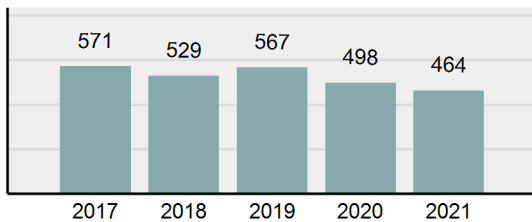

Agency 2021 Crime Report

SANDPOINT Police Department

Population: 9,476
County: Bonner

Offense Overview

- Offense Total 464
- % change from 2020 -6.83%
- # of cleared offenses 257
- Percent Cleared 55.39%
- Group "A" Crime Rate per 100,000 population 4,896.58
- Summary based reporting crime rate per 100,000 populated is calculated for other state crime comparisons only. 1,371.89

Arrest Overview

- Arrest Total 414
- % change from 2020 21.41%
- Adult Arrest total 368
- Juvenile Arrest total 46
- Arrest Rate per 100,000 population 4,368.93

Total Offenses - 5 year trend

Total Arrests - 5 year trend