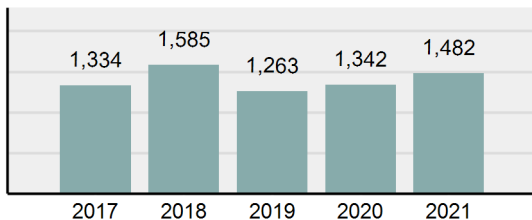

Total Arrests - 5 year trend

Group "B" Arrests	Arrests	
	Adult	Juvenile
Bad Checks	2	0
Curfew/Loitering/Vagrancy Violations	0	1
Disorderly Conduct	4	0
DUI	245	5
Drunkenness	7	0
Family Offenses, Nonviolent	5	1
Liquor Law Violations	21	3
Peeping Tom	0	0
Trespass of Real Property	25	0
All Other Offenses	615	14
Total Group "B"	924	24