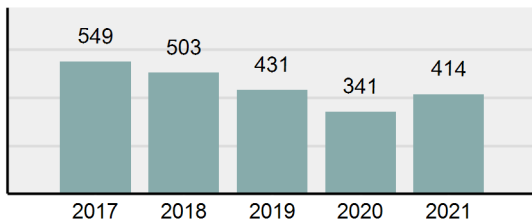

Agency 2021 Crime Report

SANDPOINT Police Department

Population: 9,476
County: Bonner

Offense Overview

- Offense Total 464
- % change from 2020 -6.83%
- # of cleared offenses 257
- Percent Cleared 55.39%
- Group "A" Crime Rate per 100,000 population 4,896.58
- Summary based reporting crime rate per 100,000 populated is calculated for other state crime comparisons only. 1,371.89

Arrest Overview

- Arrest Total 414
- % change from 2020 21.41%
- Adult Arrest total 368
- Juvenile Arrest total 46
- Arrest Rate per 100,000 population 4,368.93

Total Offenses - 5 year trend

Total Arrests - 5 year trend