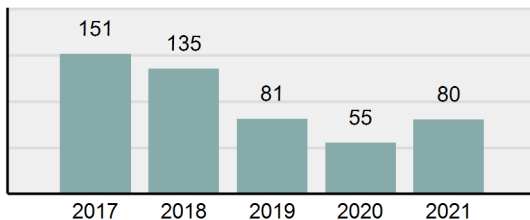

Agency 2021 Crime Report

PRIEST RIVER Police Department

Population: 1,950
County: Bonner

Offense Overview

- Offense Total 89
- % change from 2020 **74.51%**
- # of cleared offenses 74
- Percent Cleared 83.15%
- Group "A" Crime Rate per 100,000 population 4,564.10
- Summary based reporting crime rate per 100,000 populated is calculated for other state crime comparisons only. 1,128.21

Arrest Overview

- Arrest Total 80
- % change from 2020 **45.45%**
- Adult Arrest total 67
- Juvenile Arrest total 13
- Arrest Rate per 100,000 population 4,102.56

Total Offenses - 5 year trend

Total Arrests - 5 year trend