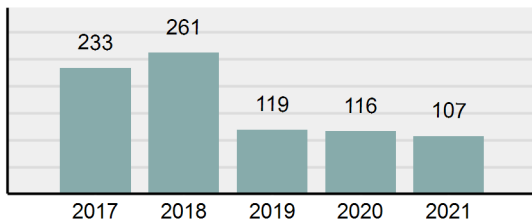

Agency 2021 Crime Report

PONDERAY Police Department

Population: 1,195
County: Bonner

Offense Overview

- Offense Total 107
- % change from 2020 -7.76%
- # of cleared offenses 85
- Percent Cleared 79.44%
- Group "A" Crime Rate per 100,000 population 8,953.97
- Summary based reporting crime rate per 100,000 populated is calculated for other state crime comparisons only. 2,343.10

Arrest Overview

- Arrest Total 240
- % change from 2020 43.71%
- Adult Arrest total 234
- Juvenile Arrest total 6
- Arrest Rate per 100,000 population 20,083.68

Total Offenses - 5 year trend

Total Arrests - 5 year trend