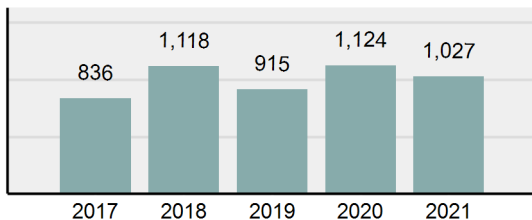

Agency 2021 Crime Report

BONNER County Sheriff's Office

Population: 36,000
County: Bonner

Offense Overview

- Offense Total 1,027
- % change from 2020 -8.63%
- # of cleared offenses 578
- Percent Cleared 56.28%
- Group "A" Crime Rate per 100,000 population 2,852.78
- Summary based reporting crime rate per 100,000 populated is calculated for other state crime comparisons only. 897.22

Arrest Overview

- Arrest Total 748
- % change from 2020 -3.98%
- Adult Arrest total 727
- Juvenile Arrest total 21
- Arrest Rate per 100,000 population 2,077.78

Total Offenses - 5 year trend

Total Arrests - 5 year trend