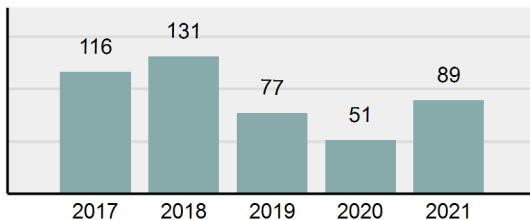

Agency 2021 Crime Report

PRIEST RIVER Police Department

Population: 1,950
County: Bonner

Offense Overview

- Offense Total 89
- % change from 2020 **74.51%**
- # of cleared offenses 74
- Percent Cleared 83.15%
- Group "A" Crime Rate per 100,000 population 4,564.10
- Summary based reporting crime rate per 100,000 populated is calculated for other state crime comparisons only. 1,128.21

Arrest Overview

- Arrest Total 80
- % change from 2020 **45.45%**
- Adult Arrest total 67
- Juvenile Arrest total 13
- Arrest Rate per 100,000 population 4,102.56

Total Offenses - 5 year trend

Total Arrests - 5 year trend