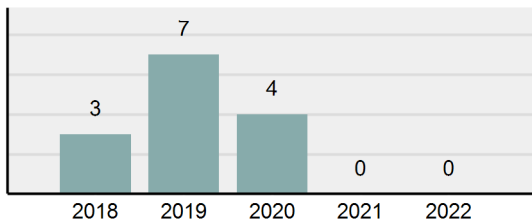

Total Arrests - 5 year trend

Group "B" Arrests	Arrests	
	Adult	Juvenile
Curfew/Loitering/Vagrancy Violations	0	0
Disorderly Conduct	0	0
DUI	0	0
Family Offenses, Nonviolent	0	0
Liquor Law Violations	0	0
Trespass of Real Property	0	0
All Other Offenses	0	0
Total Group "B"	0	0