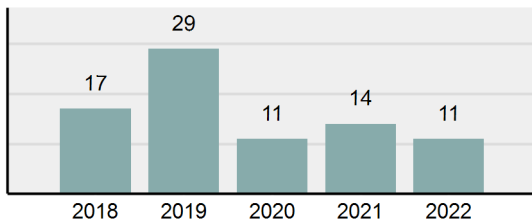

Agency 2022 Crime Report

Camas County Total

Population: 1,181
County: Camas

Offense Overview

- Offense total 11
- % change from 2021 **-21.43%**
- # of cleared offenses 0
- Percent cleared 0%
- Group "A" crime rate per 100,000 population 931.41
- Summary-based reporting crime rate per 100,000 populated is calculated for other state crime comparisons only 423.37

Arrest Overview

- Arrest total 0
- % change from 2021 -
- Adult arrest total 0
- Juvenile arrest total 0
- Arrest rate per 100,000 population 0.00

Group "A" Offenses	Offenses		Arrests	
	# Reported	# Cleared	Adult	Juvenile
Murder	0	0	0	0
Negligent Manslaughter	0	0	0	0
Rape	1	0	0	0
Sodomy	0	0	0	0
Sexual Assault w/Obj	0	0	0	0
Fondling	0	0	0	0
Aggravated Assault	0	0	0	0
Simple Assault	3	0	0	0
Intimidation	0	0	0	0
Kidnapping	0	0	0	0
Incest	0	0	0	0
Statutory Rape	0	0	0	0
Human Trafficking, Commercial Sex Acts	0	0	0	0
Human Trafficking, Involuntary Servitude	0	0	0	0
Robbery	0	0	0	0
Burglary/Breaking and Entering	0	0	0	0
Larceny/Theft Offenses	4	0	0	0
Motor Vehicle Theft	0	0	0	0
Arson	0	0	0	0
Destruction Of Property	1	0	0	0
Counterfeiting/Forgery	1	0	0	0
Fraud Offenses	1	0	0	0
Embezzlement	0	0	0	0
Extortion/Blackmail	0	0	0	0
Bribery	0	0	0	0
Stolen Property Offenses	0	0	0	0
Drug/Narcotic Violations	0	0	0	0
Drug Equipment Violations	0	0	0	0
Gambling Offenses	0	0	0	0
Pornography/Obscene Material	0	0	0	0
Prostitution Offenses	0	0	0	0
Weapons Law Violations	0	0	0	0
Animal Cruelty	0	0	0	0
Total Group "A"	11	0	0	0

Total Offenses - 5 year trend