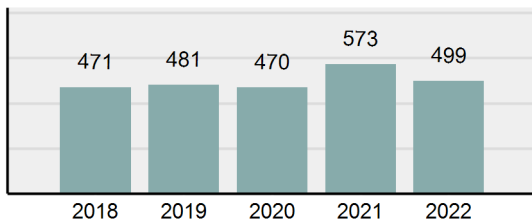

Offense Overview

- Offense total 499
- % change from 2021 **-12.91%**
- # of cleared offenses 187
- Percent cleared 37.47%
- Group "A" crime rate per 100,000 population 1,507.37
- Summary-based reporting crime rate per 100,000 populated is calculated for other state crime comparisons only 573.95

Arrest Overview

- Arrest total 247
- % change from 2021 **12.27%**
- Adult arrest total 217
- Juvenile arrest total 30
- Arrest rate per 100,000 population 746.13

Group "A" Offenses	Offenses		Arrests	
	# Reported	# Cleared	Adult	Juvenile
Murder	0	0	0	0
Negligent Manslaughter	0	0	0	0
Rape	2	1	0	0
Sodomy	0	0	0	0
Sexual Assault w/Obj	1	0	0	0
Fondling	4	4	1	3
Aggravated Assault	10	5	5	0
Simple Assault	34	17	7	2
Intimidation	15	4	1	0
Kidnapping	0	0	0	0
Incest	0	0	0	0
Statutory Rape	0	0	0	0
Human Trafficking, Commercial Sex Acts	0	0	0	0
Human Trafficking, Involuntary Servitude	0	0	0	0
Robbery	0	0	0	0
Burglary/Breaking and Entering	35	9	13	1
Larceny/Theft Offenses	128	20	15	5
Motor Vehicle Theft	15	2	1	0
Arson	0	0	0	0
Destruction Of Property	50	6	3	1
Counterfeiting/Forgery	8	1	1	0
Fraud Offenses	42	2	1	0
Embezzlement	0	0	0	0
Extortion/Blackmail	0	0	0	0
Bribery	1	0	0	0
Stolen Property Offenses	1	0	0	0
Drug/Narcotic Violations	63	48	43	2
Drug Equipment Violations	74	60	17	1
Gambling Offenses	0	0	0	0
Pornography/Obscene Material	2	1	0	0
Prostitution Offenses	0	0	0	0
Weapons Law Violations	12	6	2	1
Animal Cruelty	2	1	0	0
Total Group "A"	499	187	110	16

Total Offenses - 5 year trend