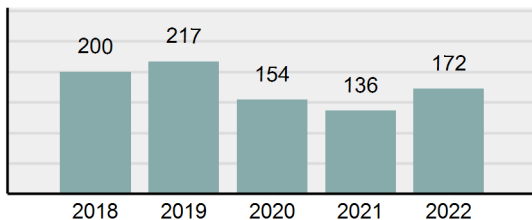

Agency 2022 Crime Report

JEFFERSON County Sheriff's Office

Population: 27,676
County: Jefferson

Offense Overview

- Offense total 347
- % change from 2021 -11.93%
- # of cleared offenses 120
- Percent cleared 34.58%
- Group "A" crime rate per 100,000 population 1,253.79
- Summary-based reporting crime rate per 100,000 populated is calculated for other state crime comparisons only 498.63

Arrest Overview

- Arrest total 172
- % change from 2021 26.47%
- Adult arrest total 147
- Juvenile arrest total 25
- Arrest rate per 100,000 population 621.48

Total Offenses - 5 year trend

Total Arrests - 5 year trend