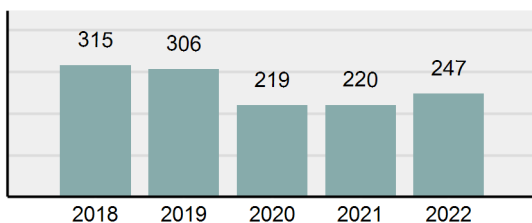

Agency 2022 Crime Report

Jefferson County Total

Population: 33,104
County: Jefferson

Offense Overview

- Offense total 499
- % change from 2021 **-12.91%**
- # of cleared offenses 187
- Percent cleared 37.47%
- Group "A" crime rate per 100,000 population 1,507.37
- Summary-based reporting crime rate per 100,000 populated is calculated for other state crime comparisons only 573.95

Arrest Overview

- Arrest total 247
- % change from 2021 **12.27%**
- Adult arrest total 217
- Juvenile arrest total 30
- Arrest rate per 100,000 population 746.13

Group "A" Offenses	Offenses		Arrests	
	# Reported	# Cleared	Adult	Juvenile
Murder	0	0	0	0
Negligent Manslaughter	0	0	0	0
Rape	2	1	0	0
Sodomy	0	0	0	0
Sexual Assault w/Obj	1	0	0	0
Fondling	4	4	1	3
Aggravated Assault	10	5	5	0
Simple Assault	34	17	7	2
Intimidation	15	4	1	0
Kidnapping	0	0	0	0
Incest	0	0	0	0
Statutory Rape	0	0	0	0
Human Trafficking, Commercial Sex Acts	0	0	0	0
Human Trafficking, Involuntary Servitude	0	0	0	0
Robbery	0	0	0	0
Burglary/Breaking and Entering	35	9	13	1
Larceny/Theft Offenses	128	20	15	5
Motor Vehicle Theft	15	2	1	0
Arson	0	0	0	0
Destruction Of Property	50	6	3	1
Counterfeiting/Forgery	8	1	1	0
Fraud Offenses	42	2	1	0
Embezzlement	0	0	0	0
Extortion/Blackmail	0	0	0	0
Bribery	1	0	0	0
Stolen Property Offenses	1	0	0	0
Drug/Narcotic Violations	63	48	43	2
Drug Equipment Violations	74	60	17	1
Gambling Offenses	0	0	0	0
Pornography/Obscene Material	2	1	0	0
Prostitution Offenses	0	0	0	0
Weapons Law Violations	12	6	2	1
Animal Cruelty	2	1	0	0
Total Group "A"	499	187	110	16

Total Offenses - 5 year trend

Total Arrests - 5 year trend

Group "B" Arrests	Arrests	
	Adult	Juvenile
Curfew/Loitering/Vagrancy Violations	0	0
Disorderly Conduct	4	8
DUI	44	1
Family Offenses, Nonviolent	0	0
Liquor Law Violations	12	1
Trespass of Real Property	1	0
All Other Offenses	46	4
Total Group "B"	107	14