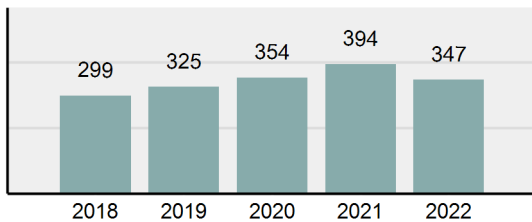

Agency 2022 Crime Report

JEFFERSON County Sheriff's Office

Population: 27,676
County: Jefferson

Offense Overview

- Offense total 347
- % change from 2021 -11.93%
- # of cleared offenses 120
- Percent cleared 34.58%
- Group "A" crime rate per 100,000 population 1,253.79
- Summary-based reporting crime rate per 100,000 populated is calculated for other state crime comparisons only 498.63

Arrest Overview

- Arrest total 172
- % change from 2021 26.47%
- Adult arrest total 147
- Juvenile arrest total 25
- Arrest rate per 100,000 population 621.48

Total Offenses - 5 year trend

Total Arrests - 5 year trend