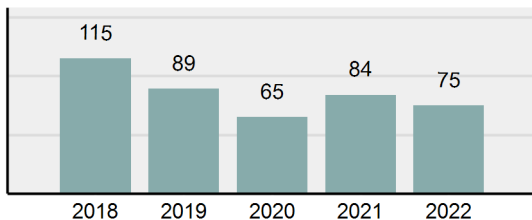

Agency 2022 Crime Report

RIGBY Police Department

Population: 5,428
County: Jefferson

Offense Overview

- Offense total 152
- % change from 2021 -15.08%
- # of cleared offenses 67
- Percent cleared 44.08%
- Group "A" crime rate per 100,000 population 2,800.29
- Summary-based reporting crime rate per 100,000 populated is calculated for other state crime comparisons only 958.00

Arrest Overview

- Arrest total 75
- % change from 2021 -10.71%
- Adult arrest total 70
- Juvenile arrest total 5
- Arrest rate per 100,000 population 1,381.72

Total Offenses - 5 year trend

Total Arrests - 5 year trend