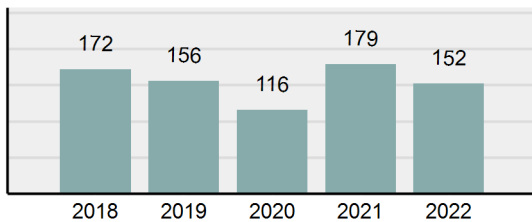

Agency 2022 Crime Report

RIGBY Police Department

Population: 5,428
County: Jefferson

Offense Overview

- Offense total 152
- % change from 2021 -15.08%
- # of cleared offenses 67
- Percent cleared 44.08%
- Group "A" crime rate per 100,000 population 2,800.29
- Summary-based reporting crime rate per 100,000 populated is calculated for other state crime comparisons only 958.00

Arrest Overview

- Arrest total 75
- % change from 2021 -10.71%
- Adult arrest total 70
- Juvenile arrest total 5
- Arrest rate per 100,000 population 1,381.72

Total Offenses - 5 year trend

Total Arrests - 5 year trend