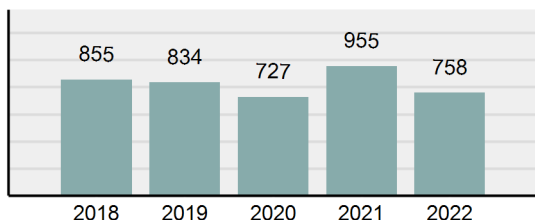

Offense Overview

- Offense total 758
- % change from 2021 **-20.63%**
- # of cleared offenses 265
- Percent cleared 34.96%
- Group "A" crime rate per 100,000 population 2,888.72
- Summary-based reporting crime rate per 100,000 populated is calculated for other state crime comparisons only 1,398.63

Arrest Overview

- Arrest total 430
- % change from 2021 **-14.51%**
- Adult arrest total 428
- Juvenile arrest total 2
- Arrest rate per 100,000 population 1,638.72

Group "A" Offenses	Offenses		Arrests	
	# Reported	# Cleared	Adult	Juvenile
Murder	4	4	1	0
Negligent Manslaughter	0	0	0	0
Rape	2	0	0	0
Sodomy	0	0	0	0
Sexual Assault w/Obj	2	0	0	0
Fondling	0	0	0	0
Aggravated Assault	16	5	3	0
Simple Assault	66	33	29	0
Intimidation	0	0	0	0
Kidnapping	0	0	0	0
Incest	0	0	0	0
Statutory Rape	1	0	0	0
Human Trafficking, Commercial Sex Acts	0	0	0	0
Human Trafficking, Involuntary Servitude	0	0	0	0
Robbery	0	0	0	0
Burglary/Breaking and Entering	60	25	32	0
Larceny/Theft Offenses	272	61	63	0
Motor Vehicle Theft	10	0	0	0
Arson	3	0	0	0
Destruction Of Property	118	13	11	0
Counterfeiting/Forgery	9	0	0	0
Fraud Offenses	46	1	0	0
Embezzlement	0	0	0	0
Extortion/Blackmail	3	0	0	0
Bribery	0	0	0	0
Stolen Property Offenses	0	0	0	0
Drug/Narcotic Violations	77	66	72	0
Drug Equipment Violations	62	54	16	0
Gambling Offenses	0	0	0	0
Pornography/Obscene Material	1	0	0	0
Prostitution Offenses	0	0	0	0
Weapons Law Violations	5	2	2	0
Animal Cruelty	1	1	1	0
Total Group "A"	758	265	230	0

Total Offenses - 5 year trend