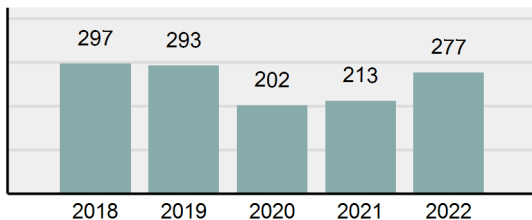

## LATAH County Sheriff's Office

Population: 14,435  
County: Latah

### Offense Overview

- Offense total 303
- % change from 2021 **8.6%**
- # of cleared offenses 126
- Percent cleared 41.58%
- Group "A" crime rate per 100,000 population 2,099.06
- Summary-based reporting crime rate per 100,000 populated is calculated for other state crime comparisons only 741.25

### Arrest Overview

- Arrest total 277
- % change from 2021 **30.05%**
- Adult arrest total 269
- Juvenile arrest total 8
- Arrest rate per 100,000 population 1,918.95

**Total Offenses - 5 year trend**

**Total Arrests - 5 year trend**