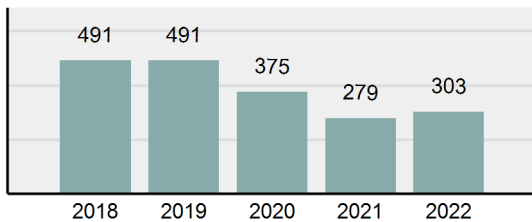

Agency 2022 Crime Report

LATAH County Sheriff's Office

Population: 14,435
County: Latah

Offense Overview

- Offense total 303
- % change from 2021 **8.6%**
- # of cleared offenses 126
- Percent cleared 41.58%
- Group "A" crime rate per 100,000 population 2,099.06
- Summary-based reporting crime rate per 100,000 populated is calculated for other state crime comparisons only 741.25

Arrest Overview

- Arrest total 277
- % change from 2021 **30.05%**
- Adult arrest total 269
- Juvenile arrest total 8
- Arrest rate per 100,000 population 1,918.95

Total Offenses - 5 year trend