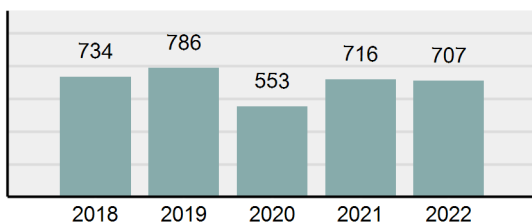

Total Arrests - 5 year trend

Group "B" Arrests	Arrests	
	Adult	Juvenile
Curfew/Loitering/Vagrancy Violations	2	0
Disorderly Conduct	18	0
DUI	105	0
Family Offenses, Nonviolent	6	0
Liquor Law Violations	71	2
Trespass of Real Property	1	0
All Other Offenses	202	2
Total Group "B"	405	4