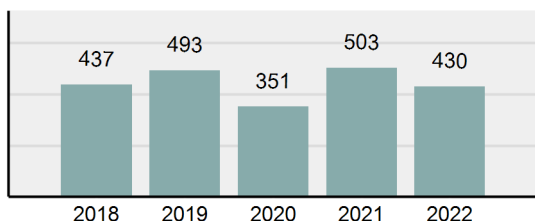

### Offense Overview

- Offense total 758
- % change from 2021 **-20.63%**
- # of cleared offenses 265
- Percent cleared 34.96%
- Group "A" crime rate per 100,000 population 2,888.72
- Summary-based reporting crime rate per 100,000 populated is calculated for other state crime comparisons only 1,398.63

### Arrest Overview

- Arrest total 430
- % change from 2021 **-14.51%**
- Adult arrest total 428
- Juvenile arrest total 2
- Arrest rate per 100,000 population 1,638.72

Group "A" Offenses	Offenses		Arrests	
	# Reported	# Cleared	Adult	Juvenile
Murder	4	4	1	0
Negligent Manslaughter	0	0	0	0
Rape	2	0	0	0
Sodomy	0	0	0	0
Sexual Assault w/Obj	2	0	0	0
Fondling	0	0	0	0
Aggravated Assault	16	5	3	0
Simple Assault	66	33	29	0
Intimidation	0	0	0	0
Kidnapping	0	0	0	0
Incest	0	0	0	0
Statutory Rape	1	0	0	0
Human Trafficking, Commercial Sex Acts	0	0	0	0
Human Trafficking, Involuntary Servitude	0	0	0	0
Robbery	0	0	0	0
Burglary/Breaking and Entering	60	25	32	0
Larceny/Theft Offenses	272	61	63	0
Motor Vehicle Theft	10	0	0	0
Arson	3	0	0	0
Destruction Of Property	118	13	11	0
Counterfeiting/Forgery	9	0	0	0
Fraud Offenses	46	1	0	0
Embezzlement	0	0	0	0
Extortion/Blackmail	3	0	0	0
Bribery	0	0	0	0
Stolen Property Offenses	0	0	0	0
Drug/Narcotic Violations	77	66	72	0
Drug Equipment Violations	62	54	16	0
Gambling Offenses	0	0	0	0
Pornography/Obscene Material	1	0	0	0
Prostitution Offenses	0	0	0	0
Weapons Law Violations	5	2	2	0
Animal Cruelty	1	1	1	0
<b>Total Group "A"</b>	<b>758</b>	<b>265</b>	<b>230</b>	<b>0</b>

**Total Offenses - 5 year trend**

**Total Arrests - 5 year trend**

Group "B" Arrests	Arrests	
	Adult	Juvenile
Curfew/Loitering/Vagrancy Violations	2	0
Disorderly Conduct	10	0
DUI	65	0
Family Offenses, Nonviolent	4	0
Liquor Law Violations	69	2
Trespass of Real Property	1	0
All Other Offenses	47	0
<b>Total Group "B"</b>	<b>198</b>	<b>2</b>