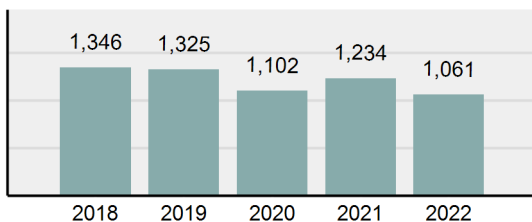

Offense Overview

- Offense total 1,061
- % change from 2021 **-14.02%**
- # of cleared offenses 391
- Percent cleared 36.85%
- Group "A" crime rate per 100,000 population 2,608.48
- Summary-based reporting crime rate per 100,000 populated is calculated for other state crime comparisons only 1,165.33

Arrest Overview

- Arrest total 707
- % change from 2021 **-1.26%**
- Adult arrest total 697
- Juvenile arrest total 10
- Arrest rate per 100,000 population 1,738.17

Group "A" Offenses	Offenses		Arrests	
	# Reported	# Cleared	Adult	Juvenile
Murder	4	4	1	0
Negligent Manslaughter	0	0	0	0
Rape	11	3	2	0
Sodomy	1	0	0	0
Sexual Assault w/Obj	3	0	0	0
Fondling	11	4	0	0
Aggravated Assault	33	18	12	0
Simple Assault	126	73	46	1
Intimidation	3	2	1	0
Kidnapping	0	0	0	0
Incest	0	0	0	0
Statutory Rape	1	0	0	0
Human Trafficking, Commercial Sex Acts	0	0	0	0
Human Trafficking, Involuntary Servitude	0	0	0	0
Robbery	0	0	0	0
Burglary/Breaking and Entering	85	29	35	1
Larceny/Theft Offenses	324	66	67	0
Motor Vehicle Theft	14	0	0	0
Arson	3	0	0	0
Destruction Of Property	149	25	15	3
Counterfeiting/Forgery	11	1	0	0
Fraud Offenses	68	1	0	0
Embezzlement	3	1	0	0
Extortion/Blackmail	4	0	0	0
Bribery	0	0	0	0
Stolen Property Offenses	6	1	0	0
Drug/Narcotic Violations	101	84	89	0
Drug Equipment Violations	87	74	20	1
Gambling Offenses	0	0	0	0
Pornography/Obscene Material	5	2	1	0
Prostitution Offenses	0	0	0	0
Weapons Law Violations	7	2	2	0
Animal Cruelty	1	1	1	0
Total Group "A"	1,061	391	292	6

Total Offenses - 5 year trend