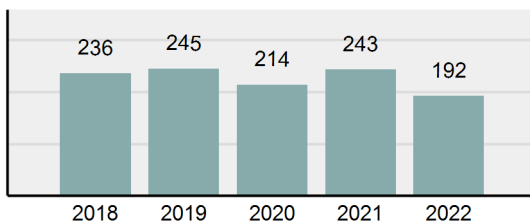

Population: 5,986
County: Washington

Offense Overview

- Offense total 192
- % change from 2021 **-20.99%**
- # of cleared offenses 101
- Percent cleared 52.6%
- Group "A" crime rate per 100,000 population 3,207.48
- Summary-based reporting crime rate per 100,000 populated is calculated for other state crime comparisons only 501.17

Arrest Overview

- Arrest total 185
- % change from 2021 **-28.85%**
- Adult arrest total 174
- Juvenile arrest total 11
- Arrest rate per 100,000 population 3,090.54

Group "A" Offenses	Offenses		Arrests	
	# Reported	# Cleared	Adult	Juvenile
Murder	0	0	0	0
Negligent Manslaughter	0	0	0	0
Rape	0	0	0	0
Sodomy	0	0	0	0
Sexual Assault w/Obj	0	0	0	0
Fondling	3	1	1	0
Aggravated Assault	8	7	7	0
Simple Assault	17	5	1	0
Intimidation	0	0	0	0
Kidnapping	1	0	0	0
Incest	0	0	0	0
Statutory Rape	0	0	0	0
Human Trafficking, Commercial Sex Acts	0	0	0	0
Human Trafficking, Involuntary Servitude	0	0	0	0
Robbery	0	0	0	0
Burglary/Breaking and Entering	15	3	2	1
Larceny/Theft Offenses	6	2	0	0
Motor Vehicle Theft	1	0	0	0
Arson	0	0	0	0
Destruction Of Property	6	3	1	0
Counterfeiting/Forgery	2	0	0	0
Fraud Offenses	0	0	0	0
Embezzlement	0	0	0	0
Extortion/Blackmail	0	0	0	0
Bribery	0	0	0	0
Stolen Property Offenses	2	1	0	1
Drug/Narcotic Violations	88	53	52	0
Drug Equipment Violations	37	22	1	0
Gambling Offenses	0	0	0	0
Pornography/Obscene Material	0	0	0	0
Prostitution Offenses	0	0	0	0
Weapons Law Violations	6	4	2	0
Animal Cruelty	0	0	0	0
Total Group "A"	192	101	67	2

Total Offenses - 5 year trend