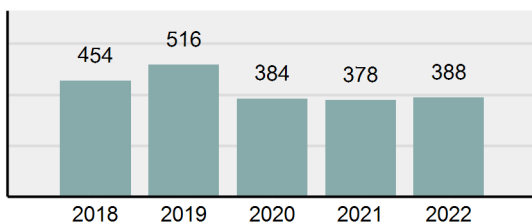

Agency 2022 Crime Report

Washington County Total

Population: 11,167
County: Washington

Offense Overview

- Offense total 297
- % change from 2021 **-5.11%**
- # of cleared offenses 148
- Percent cleared 49.83%
- Group "A" crime rate per 100,000 population 2,659.62
- Summary-based reporting crime rate per 100,000 populated is calculated for other state crime comparisons only 447.75

Arrest Overview

- Arrest total 388
- % change from 2021 **2.65%**
- Adult arrest total 374
- Juvenile arrest total 14
- Arrest rate per 100,000 population 3,474.52

Group "A" Offenses	Offenses		Arrests	
	# Reported	# Cleared	Adult	Juvenile
Murder	0	0	0	0
Negligent Manslaughter	0	0	0	0
Rape	1	0	0	0
Sodomy	0	0	0	0
Sexual Assault w/Obj	0	0	0	0
Fondling	8	1	1	0
Aggravated Assault	17	11	11	0
Simple Assault	22	8	2	1
Intimidation	2	0	0	0
Kidnapping	1	0	0	0
Incest	0	0	0	0
Statutory Rape	0	0	0	0
Human Trafficking, Commercial Sex Acts	0	0	0	0
Human Trafficking, Involuntary Servitude	0	0	0	0
Robbery	0	0	0	0
Burglary/Breaking and Entering	16	3	2	1
Larceny/Theft Offenses	12	2	0	0
Motor Vehicle Theft	3	0	0	0
Arson	1	1	1	0
Destruction Of Property	12	5	1	0
Counterfeiting/Forgery	2	0	0	0
Fraud Offenses	2	1	1	0
Embezzlement	0	0	0	0
Extortion/Blackmail	0	0	0	0
Bribery	0	0	0	0
Stolen Property Offenses	4	2	1	1
Drug/Narcotic Violations	125	74	70	0
Drug Equipment Violations	62	35	3	0
Gambling Offenses	0	0	0	0
Pornography/Obscene Material	0	0	0	0
Prostitution Offenses	0	0	0	0
Weapons Law Violations	7	5	2	0
Animal Cruelty	0	0	0	0
Total Group "A"	297	148	95	3

Total Offenses - 5 year trend

Total Arrests - 5 year trend

Group "B" Arrests	Arrests	
	Adult	Juvenile
Curfew/Loitering/Vagrancy Violations	0	0
Disorderly Conduct	7	0
DUI	33	0
Family Offenses, Nonviolent	0	0
Liquor Law Violations	10	0
Trespass of Real Property	2	0
All Other Offenses	227	11
Total Group "B"	279	11