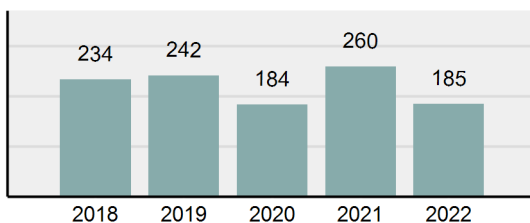

Total Arrests - 5 year trend

Group "B" Arrests	Arrests	
	Adult	Juvenile
Curfew/Loitering/Vagrancy Violations	0	0
Disorderly Conduct	3	0
DUI	23	0
Family Offenses, Nonviolent	0	0
Liquor Law Violations	5	0
Trespass of Real Property	1	0
All Other Offenses	75	9
Total Group "B"	107	9