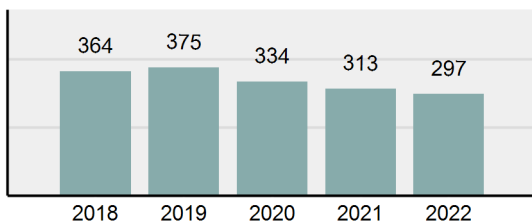

Offense Overview

- Offense total 297
- % change from 2021 **-5.11%**
- # of cleared offenses 148
- Percent cleared 49.83%
- Group "A" crime rate per 100,000 population 2,659.62
- Summary-based reporting crime rate per 100,000 populated is calculated for other state crime comparisons only 447.75

Arrest Overview

- Arrest total 388
- % change from 2021 **2.65%**
- Adult arrest total 374
- Juvenile arrest total 14
- Arrest rate per 100,000 population 3,474.52

Group "A" Offenses	Offenses		Arrests	
	# Reported	# Cleared	Adult	Juvenile
Murder	0	0	0	0
Negligent Manslaughter	0	0	0	0
Rape	1	0	0	0
Sodomy	0	0	0	0
Sexual Assault w/Obj	0	0	0	0
Fondling	8	1	1	0
Aggravated Assault	17	11	11	0
Simple Assault	22	8	2	1
Intimidation	2	0	0	0
Kidnapping	1	0	0	0
Incest	0	0	0	0
Statutory Rape	0	0	0	0
Human Trafficking, Commercial Sex Acts	0	0	0	0
Human Trafficking, Involuntary Servitude	0	0	0	0
Robbery	0	0	0	0
Burglary/Breaking and Entering	16	3	2	1
Larceny/Theft Offenses	12	2	0	0
Motor Vehicle Theft	3	0	0	0
Arson	1	1	1	0
Destruction Of Property	12	5	1	0
Counterfeiting/Forgery	2	0	0	0
Fraud Offenses	2	1	1	0
Embezzlement	0	0	0	0
Extortion/Blackmail	0	0	0	0
Bribery	0	0	0	0
Stolen Property Offenses	4	2	1	1
Drug/Narcotic Violations	125	74	70	0
Drug Equipment Violations	62	35	3	0
Gambling Offenses	0	0	0	0
Pornography/Obscene Material	0	0	0	0
Prostitution Offenses	0	0	0	0
Weapons Law Violations	7	5	2	0
Animal Cruelty	0	0	0	0
Total Group "A"	297	148	95	3

Total Offenses - 5 year trend