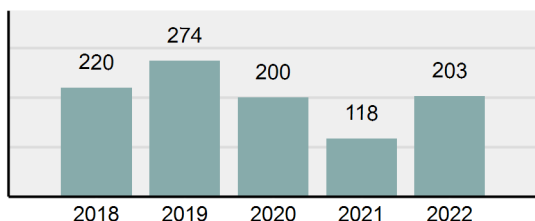

Total Arrests - 5 year trend

Group "B" Arrests	Arrests	
	Adult	Juvenile
Curfew/Loitering/Vagrancy Violations	0	0
Disorderly Conduct	4	0
DUI	10	0
Family Offenses, Nonviolent	0	0
Liquor Law Violations	5	0
Trespass of Real Property	1	0
All Other Offenses	152	2
Total Group "B"	172	2