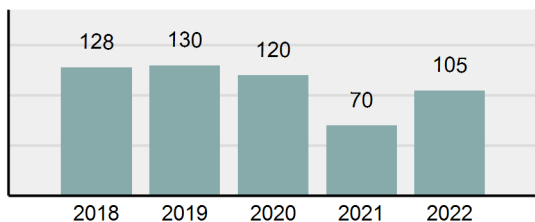

Population: 5,181
County: Washington

Offense Overview

- Offense total 105
- % change from 2021 **50%**
- # of cleared offenses 47
- Percent cleared 44.76%
- Group "A" crime rate per 100,000 population 2,026.64
- Summary-based reporting crime rate per 100,000 populated is calculated for other state crime comparisons only 386.03

Arrest Overview

- Arrest total 203
- % change from 2021 **72.03%**
- Adult arrest total 200
- Juvenile arrest total 3
- Arrest rate per 100,000 population 3,918.16

Group "A" Offenses	Offenses		Arrests	
	# Reported	# Cleared	Adult	Juvenile
Murder	0	0	0	0
Negligent Manslaughter	0	0	0	0
Rape	1	0	0	0
Sodomy	0	0	0	0
Sexual Assault w/Obj	0	0	0	0
Fondling	5	0	0	0
Aggravated Assault	9	4	4	0
Simple Assault	5	3	1	1
Intimidation	2	0	0	0
Kidnapping	0	0	0	0
Incest	0	0	0	0
Statutory Rape	0	0	0	0
Human Trafficking, Commercial Sex Acts	0	0	0	0
Human Trafficking, Involuntary Servitude	0	0	0	0
Robbery	0	0	0	0
Burglary/Breaking and Entering	1	0	0	0
Larceny/Theft Offenses	6	0	0	0
Motor Vehicle Theft	2	0	0	0
Arson	1	1	1	0
Destruction Of Property	6	2	0	0
Counterfeiting/Forgery	0	0	0	0
Fraud Offenses	2	1	1	0
Embezzlement	0	0	0	0
Extortion/Blackmail	0	0	0	0
Bribery	0	0	0	0
Stolen Property Offenses	2	1	1	0
Drug/Narcotic Violations	37	21	18	0
Drug Equipment Violations	25	13	2	0
Gambling Offenses	0	0	0	0
Pornography/Obscene Material	0	0	0	0
Prostitution Offenses	0	0	0	0
Weapons Law Violations	1	1	0	0
Animal Cruelty	0	0	0	0
Total Group "A"	105	47	28	1

Total Offenses - 5 year trend