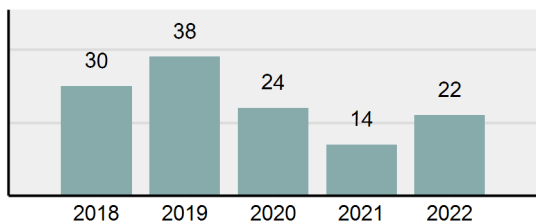

Agency 2022 Crime Report

SUN VALLEY Police Department

Population: 1,828
County: Blaine

Offense Overview

- Offense total 22
- % change from 2021 57.14%
- # of cleared offenses 10
- Percent cleared 45.45%
- Group "A" crime rate per 100,000 population 1,203.50
- Summary-based reporting crime rate per 100,000 populated is calculated for other state crime comparisons only 273.52

Arrest Overview

- Arrest total 34
- % change from 2021 70%
- Adult arrest total 34
- Juvenile arrest total 0
- Arrest rate per 100,000 population 1,859.96

Total Offenses - 5 year trend

Total Arrests - 5 year trend