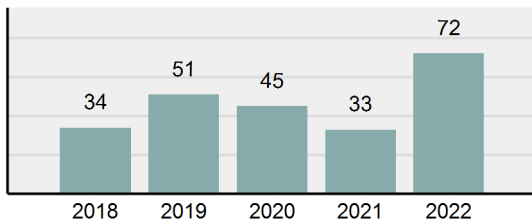

Agency 2022 Crime Report

BELLEVUE MARSHAL

Population: 2,587
County: Blaine

Offense Overview

- Offense total 72
- % change from 2021 **118.18%**
- # of cleared offenses 49
- Percent cleared 68.06%
- Group "A" crime rate per 100,000 population 2,783.15
- Summary-based reporting crime rate per 100,000 populated is calculated for other state crime comparisons only 811.75

Arrest Overview

- Arrest total 60
- % change from 2021 **87.5%**
- Adult arrest total 53
- Juvenile arrest total 7
- Arrest rate per 100,000 population 2,319.29

Total Offenses - 5 year trend

Total Arrests - 5 year trend