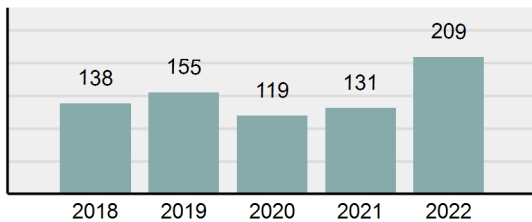

Population: 9,789
County: Blaine

Offense Overview

- Offense total 209
- % change from 2021 **59.54%**
- # of cleared offenses 105
- Percent cleared 50.24%
- Group "A" crime rate per 100,000 population 2,135.05
- Summary-based reporting crime rate per 100,000 populated is calculated for other state crime comparisons only 653.80

Arrest Overview

- Arrest total 201
- % change from 2021 **39.58%**
- Adult arrest total 174
- Juvenile arrest total 27
- Arrest rate per 100,000 population 2,053.33

Group "A" Offenses	Offenses		Arrests	
	# Reported	# Cleared	Adult	Juvenile
Murder	0	0	0	0
Negligent Manslaughter	0	0	0	0
Rape	6	1	1	0
Sodomy	0	0	0	0
Sexual Assault w/Obj	1	0	0	0
Fondling	4	1	1	0
Aggravated Assault	14	13	7	1
Simple Assault	26	16	10	4
Intimidation	6	2	2	0
Kidnapping	0	0	0	0
Incest	0	0	0	0
Statutory Rape	0	0	0	0
Human Trafficking, Commercial Sex Acts	0	0	0	0
Human Trafficking, Involuntary Servitude	0	0	0	0
Robbery	0	0	0	0
Burglary/Breaking and Entering	14	5	5	0
Larceny/Theft Offenses	23	6	4	0
Motor Vehicle Theft	7	1	0	0
Arson	0	0	0	0
Destruction Of Property	27	7	2	0
Counterfeiting/Forgery	1	0	0	0
Fraud Offenses	15	1	1	0
Embezzlement	1	0	0	0
Extortion/Blackmail	1	0	0	0
Bribery	0	0	0	0
Stolen Property Offenses	0	0	0	0
Drug/Narcotic Violations	42	35	31	6
Drug Equipment Violations	18	14	0	1
Gambling Offenses	0	0	0	0
Pornography/Obscene Material	0	0	0	0
Prostitution Offenses	0	0	0	0
Weapons Law Violations	3	3	3	0
Animal Cruelty	0	0	0	0
Total Group "A"	209	105	67	12

Total Offenses - 5 year trend