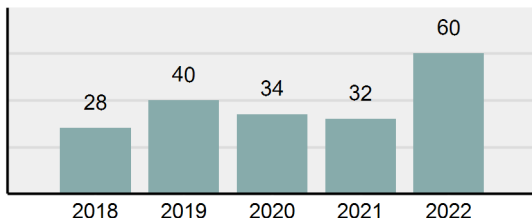

Agency 2022 Crime Report

BELLEVUE MARSHAL

Population: 2,587
County: Blaine

Offense Overview

- Offense total 72
- % change from 2021 **118.18%**
- # of cleared offenses 49
- Percent cleared 68.06%
- Group "A" crime rate per 100,000 population 2,783.15
- Summary-based reporting crime rate per 100,000 populated is calculated for other state crime comparisons only 811.75

Arrest Overview

- Arrest total 60
- % change from 2021 **87.5%**
- Adult arrest total 53
- Juvenile arrest total 7
- Arrest rate per 100,000 population 2,319.29

Total Offenses - 5 year trend

Total Arrests - 5 year trend