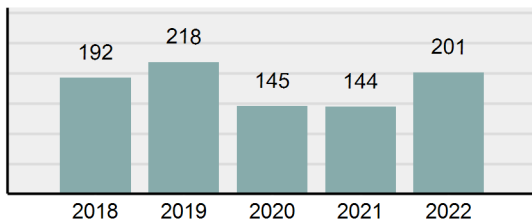

Total Arrests - 5 year trend

Group "B" Arrests	Arrests	
	Adult	Juvenile
Curfew/Loitering/Vagrancy Violations	0	0
Disorderly Conduct	7	0
DUI	67	2
Family Offenses, Nonviolent	0	0
Liquor Law Violations	2	8
Trespass of Real Property	5	0
All Other Offenses	26	5
Total Group "B"	107	15