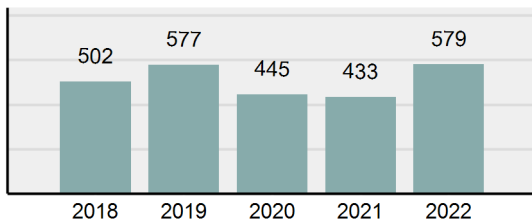

Total Offenses - 5 year trend

Total Arrests - 5 year trend

Group "B" Arrests	Arrests	
	Adult	Juvenile
Curfew/Loitering/Vagrancy Violations	0	0
Disorderly Conduct	2	0
DUI	73	2
Family Offenses, Nonviolent	1	0
Liquor Law Violations	11	2
Trespass of Real Property	0	0
All Other Offenses	53	1
Total Group "B"	140	5

Agency 2022 Crime Report

Blaine County Total

Population: 24,996
County: Blaine

Offense Overview

- Offense total 631
- % change from 2021 **33.97%**
- # of cleared offenses 357
- Percent cleared 56.58%
- Group "A" crime rate per 100,000 population 2,524.40
- Summary-based reporting crime rate per 100,000 populated is calculated for other state crime comparisons only 716.11

Arrest Overview

- Arrest total 579
- % change from 2021 **33.72%**
- Adult arrest total 538
- Juvenile arrest total 41
- Arrest rate per 100,000 population 2,316.37

Total Offenses - 5 year trend

Total Arrests - 5 year trend