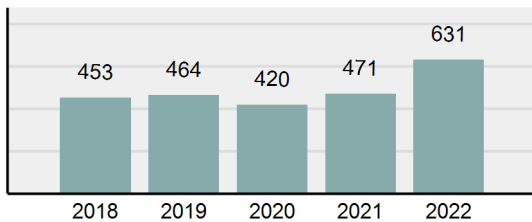

Total Offenses - 5 year trend

Total Arrests - 5 year trend

Group "B" Arrests	Arrests	
	Adult	Juvenile
Curfew/Loitering/Vagrancy Violations	0	0
Disorderly Conduct	2	0
DUI	73	2
Family Offenses, Nonviolent	1	0
Liquor Law Violations	11	2
Trespass of Real Property	0	0
All Other Offenses	53	1
Total Group "B"	140	5

Agency 2022 Crime Report

Blaine County Total

Population: 24,996
County: Blaine

Offense Overview

- Offense total 631
- % change from 2021 **33.97%**
- # of cleared offenses 357
- Percent cleared 56.58%
- Group "A" crime rate per 100,000 population 2,524.40
- Summary-based reporting crime rate per 100,000 populated is calculated for other state crime comparisons only 716.11

Arrest Overview

- Arrest total 579
- % change from 2021 **33.72%**
- Adult arrest total 538
- Juvenile arrest total 41
- Arrest rate per 100,000 population 2,316.37

Total Offenses - 5 year trend

Total Arrests - 5 year trend