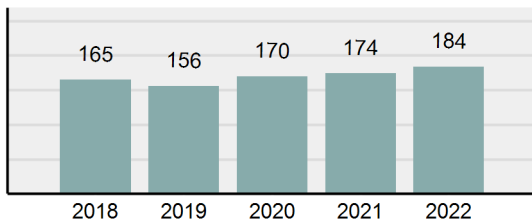

Population: 7,186
County: Blaine

Offense Overview

- Offense total 184
- % change from 2021 **5.75%**
- # of cleared offenses 123
- Percent cleared 66.85%
- Group "A" crime rate per 100,000 population 2,560.53
- Summary-based reporting crime rate per 100,000 populated is calculated for other state crime comparisons only 612.30

Arrest Overview

- Arrest total 202
- % change from 2021 **49.63%**
- Adult arrest total 197
- Juvenile arrest total 5
- Arrest rate per 100,000 population 2,811.02

Group "A" Offenses	Offenses		Arrests	
	# Reported	# Cleared	Adult	Juvenile
Murder	0	0	0	0
Negligent Manslaughter	0	0	0	0
Rape	4	4	2	0
Sodomy	0	0	0	0
Sexual Assault w/Obj	0	0	0	0
Fondling	1	0	0	0
Aggravated Assault	11	10	5	0
Simple Assault	10	8	2	0
Intimidation	16	4	0	0
Kidnapping	0	0	0	0
Incest	0	0	0	0
Statutory Rape	0	0	0	0
Human Trafficking, Commercial Sex Acts	0	0	0	0
Human Trafficking, Involuntary Servitude	0	0	0	0
Robbery	0	0	0	0
Burglary/Breaking and Entering	2	0	0	0
Larceny/Theft Offenses	19	1	1	0
Motor Vehicle Theft	8	2	2	0
Arson	0	0	0	0
Destruction Of Property	10	2	1	0
Counterfeiting/Forgery	1	0	0	0
Fraud Offenses	7	1	1	0
Embezzlement	1	1	0	0
Extortion/Blackmail	0	0	0	0
Bribery	0	0	0	0
Stolen Property Offenses	2	2	1	0
Drug/Narcotic Violations	50	49	38	0
Drug Equipment Violations	38	37	4	0
Gambling Offenses	0	0	0	0
Pornography/Obscene Material	2	0	0	0
Prostitution Offenses	0	0	0	0
Weapons Law Violations	2	2	0	0
Animal Cruelty	0	0	0	0
Total Group "A"	184	123	57	0

Total Offenses - 5 year trend