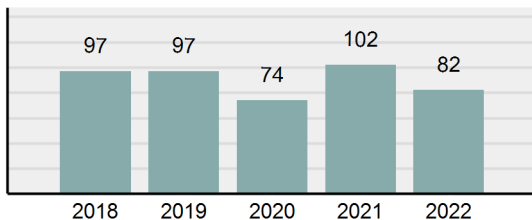

Agency 2022 Crime Report

KETCHUM Police Department

Population: 3,606
County: Blaine

Offense Overview

- Offense total 144
- % change from 2021 **21.01%**
- # of cleared offenses 70
- Percent cleared 48.61%
- Group "A" crime rate per 100,000 population 3,993.34
- Summary-based reporting crime rate per 100,000 populated is calculated for other state crime comparisons only 1,247.92

Arrest Overview

- Arrest total 82
- % change from 2021 **-19.61%**
- Adult arrest total 80
- Juvenile arrest total 2
- Arrest rate per 100,000 population 2,273.99

Total Offenses - 5 year trend

Total Arrests - 5 year trend