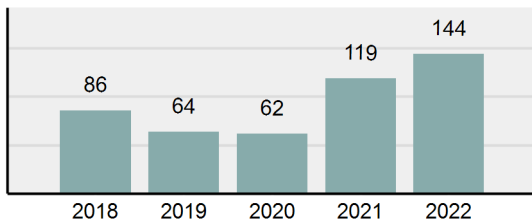

Total Offenses - 5 year trend

Total Arrests - 5 year trend

Group "B" Arrests	Arrests	
	Adult	Juvenile
Curfew/Loitering/Vagrancy Violations	0	0
Disorderly Conduct	7	0
DUI	67	2
Family Offenses, Nonviolent	0	0
Liquor Law Violations	2	8
Trespass of Real Property	5	0
All Other Offenses	26	5
Total Group "B"	107	15

Agency 2022 Crime Report

KETCHUM Police Department

Population: 3,606
County: Blaine

Offense Overview

- Offense total 144
- % change from 2021 **21.01%**
- # of cleared offenses 70
- Percent cleared 48.61%
- Group "A" crime rate per 100,000 population 3,993.34
- Summary-based reporting crime rate per 100,000 populated is calculated for other state crime comparisons only 1,247.92

Arrest Overview

- Arrest total 82
- % change from 2021 **-19.61%**
- Adult arrest total 80
- Juvenile arrest total 2
- Arrest rate per 100,000 population 2,273.99

Total Offenses - 5 year trend

Total Arrests - 5 year trend