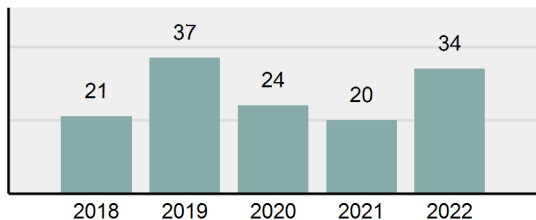

Agency 2022 Crime Report

SUN VALLEY Police Department

Population: 1,828
County: Blaine

Offense Overview

- Offense total 22
- % change from 2021 57.14%
- # of cleared offenses 10
- Percent cleared 45.45%
- Group "A" crime rate per 100,000 population 1,203.50
- Summary-based reporting crime rate per 100,000 populated is calculated for other state crime comparisons only 273.52

Arrest Overview

- Arrest total 34
- % change from 2021 70%
- Adult arrest total 34
- Juvenile arrest total 0
- Arrest rate per 100,000 population 1,859.96

Total Offenses - 5 year trend

Total Arrests - 5 year trend