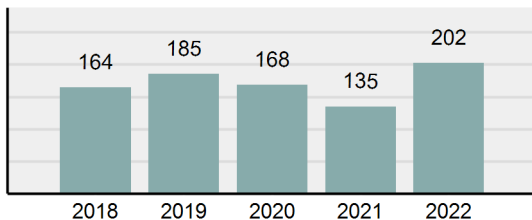

Total Arrests - 5 year trend

Group "B" Arrests	Arrests	
	Adult	Juvenile
Curfew/Loitering/Vagrancy Violations	0	0
Disorderly Conduct	2	0
DUI	73	2
Family Offenses, Nonviolent	1	0
Liquor Law Violations	11	2
Trespass of Real Property	0	0
All Other Offenses	53	1
Total Group "B"	140	5